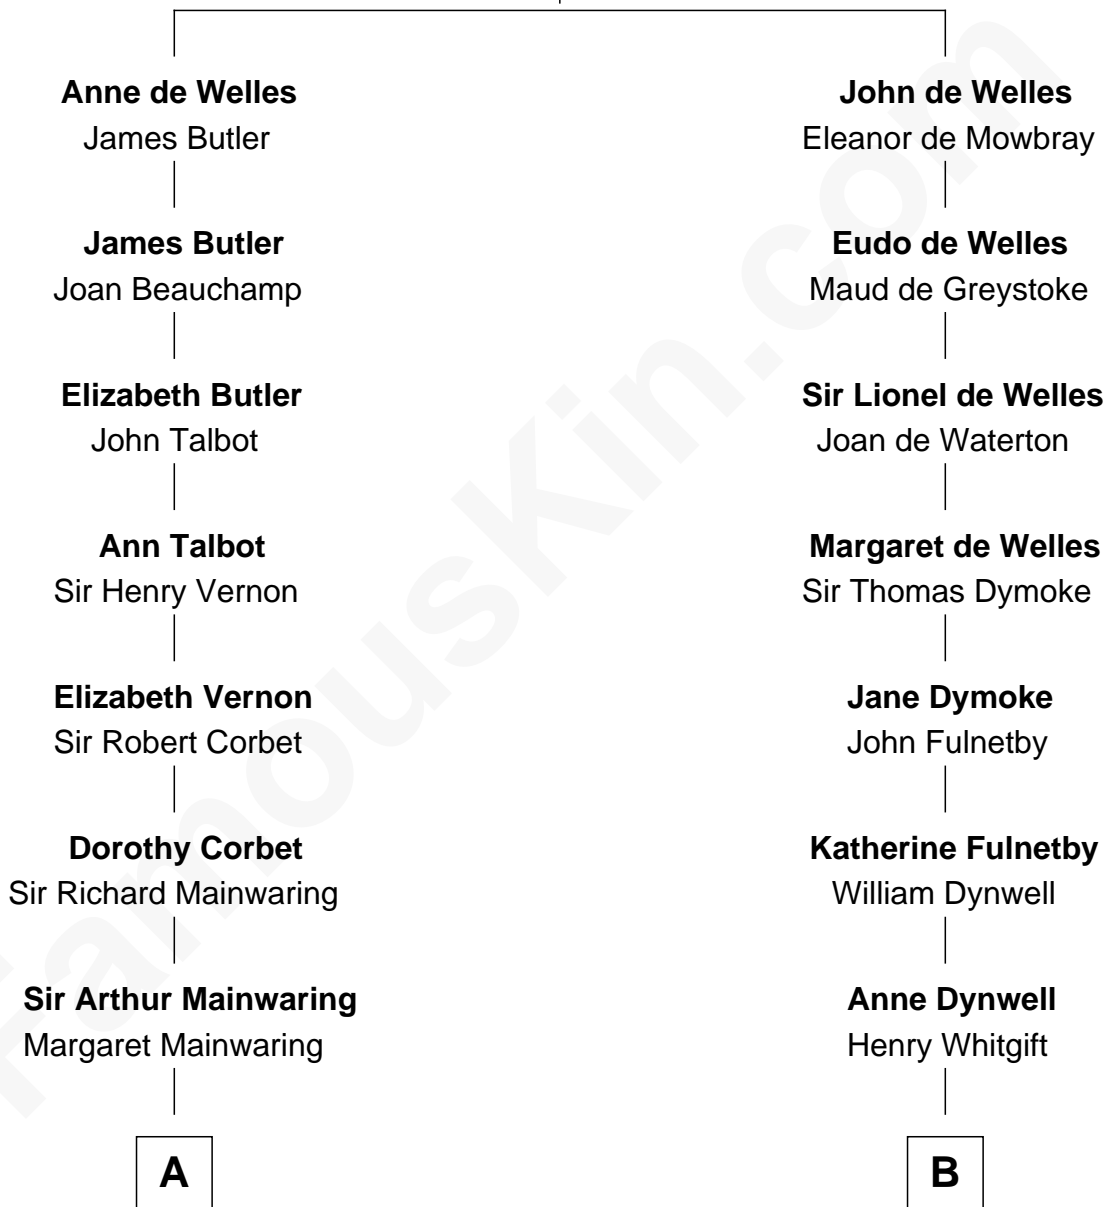

FamousKin.com

Relationship Chart of

John Foster Dulles

52nd U.S. Secretary of State

18th cousin of

Ray Bradbury

Author of The Martian Chronicles

John de Welles

Maud de Roos

C

Allen Macy Dulles

Edith Foster

John Foster Dulles

52nd U.S. Secretary of State

D

Leonard Spaulding Bradbury