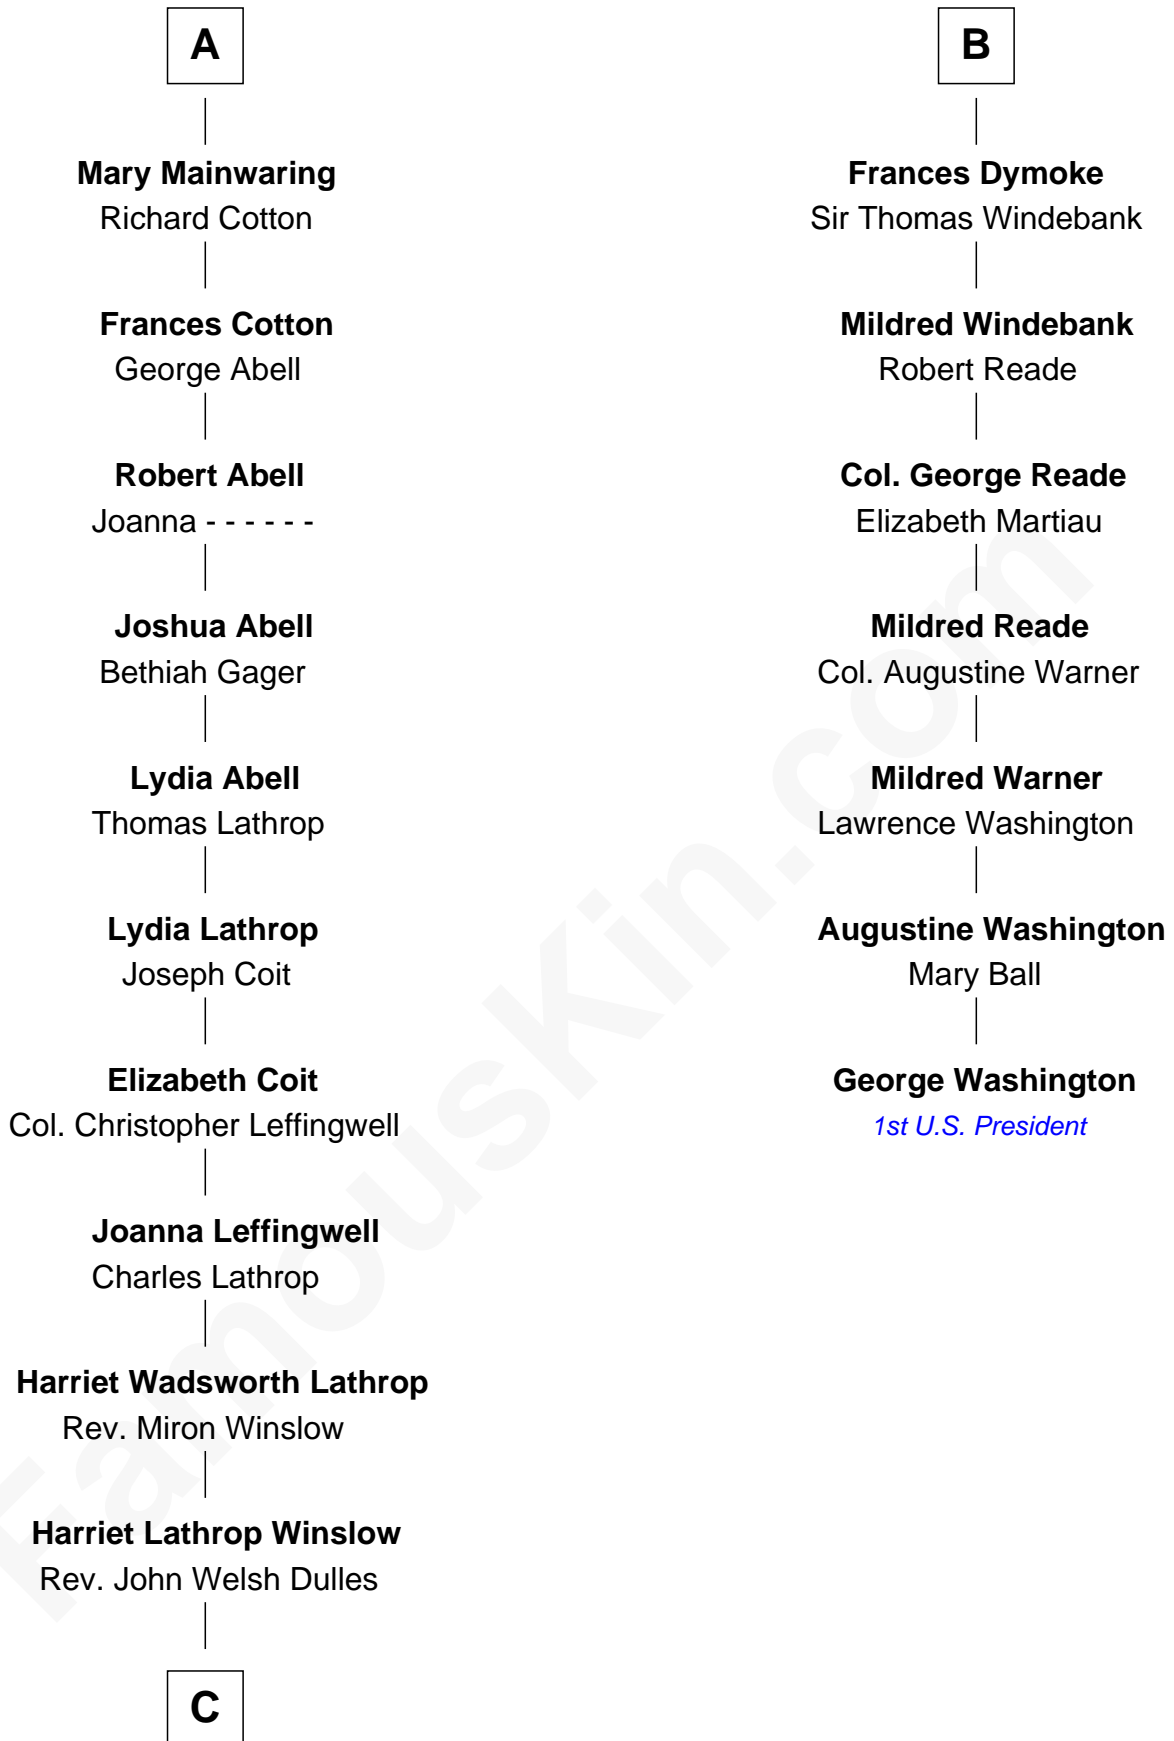

FamousKin.com Relationship Chart of

John Foster Dulles

52nd U.S. Secretary of State

13th cousin 5 times removed of

George Washington

1st U.S. President

Sir Thomas de Beauchamp

Katherine de Mortimer

Sir William Beauchamp

Joan Fitzalan

Joan Beauchamp

James Butler

Elizabeth Butler

John Talbot

Ann Talbot

Sir Henry Vernon

Sir Roger de Clifford

Katherine de Clifford

Sir Ralph de Greystoke

Maud de Greystoke

Eudo de Welles

Sir Lionel de Welles

Joan de Waterton

Margaret de Welles

Sir Thomas Dymoke

Sir Robert Dymoke

Ann Sparrow

Sir Edward Dymoke

Anne Talboys

B

C

Allen Macy Dulles