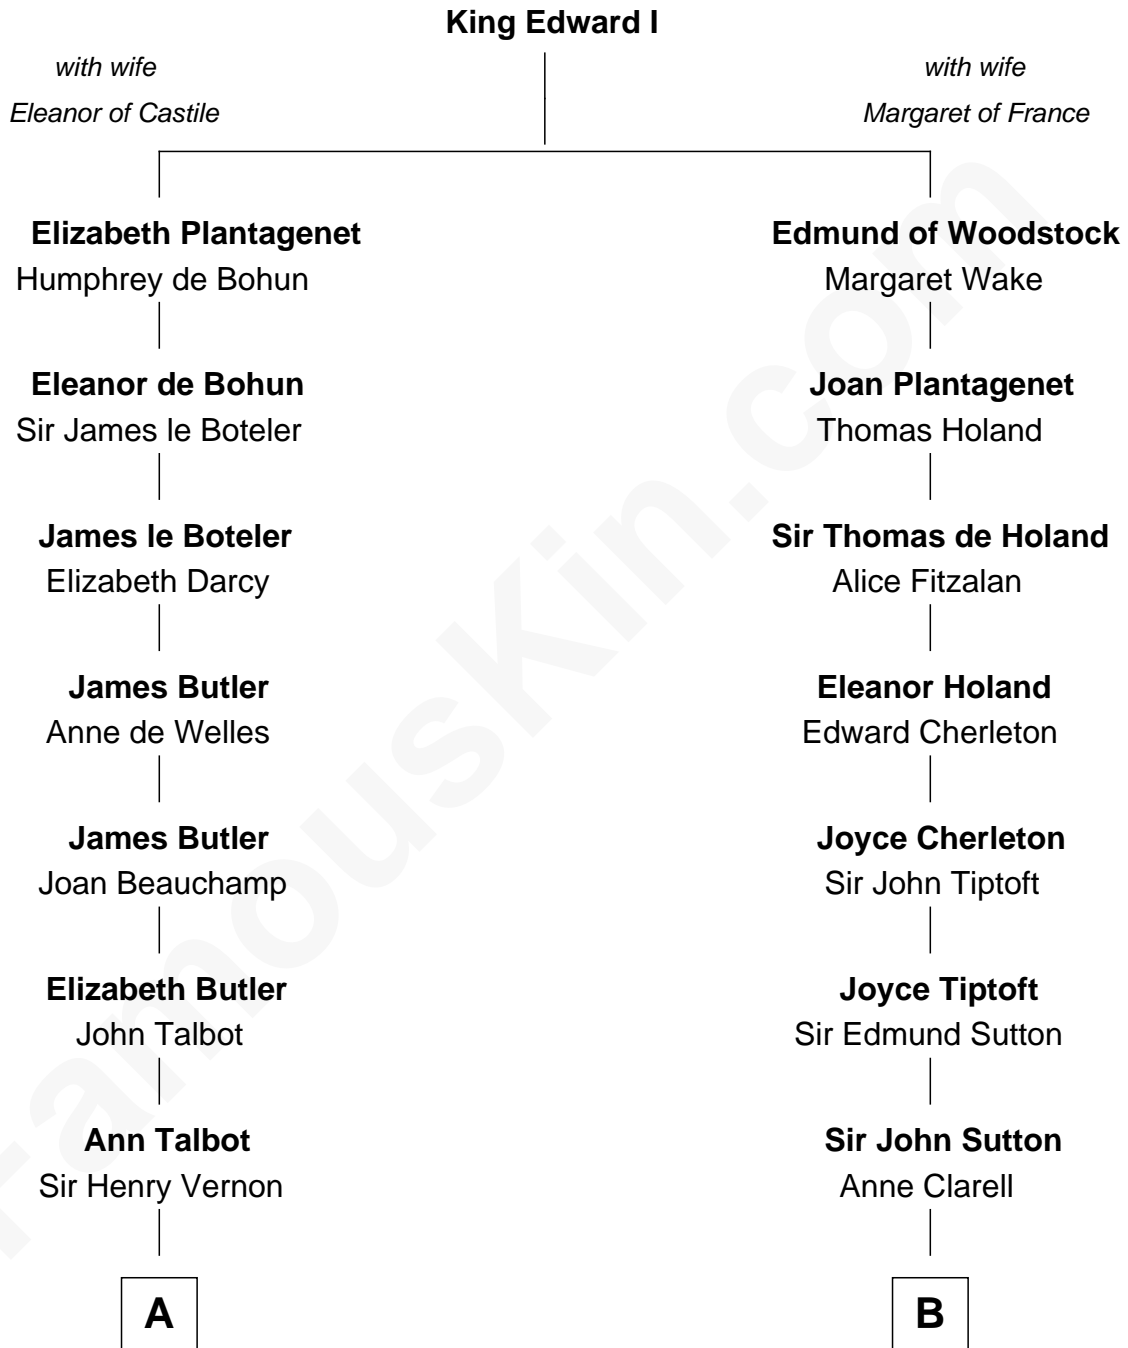

FamousKin.com Relationship Chart of

John Foster Dulles

52nd U.S. Secretary of State

14th cousin 7 times removed of

George Washington

1st U.S. President

C

Joanna Leffingwell

Charles Lathrop

Harriet Wadsworth Lathrop

Rev. Miron Winslow

Harriet Lathrop Winslow

Rev. John Welsh Dulles

Allen Macy Dulles

Edith Foster

John Foster Dulles

52nd U.S. Secretary of State