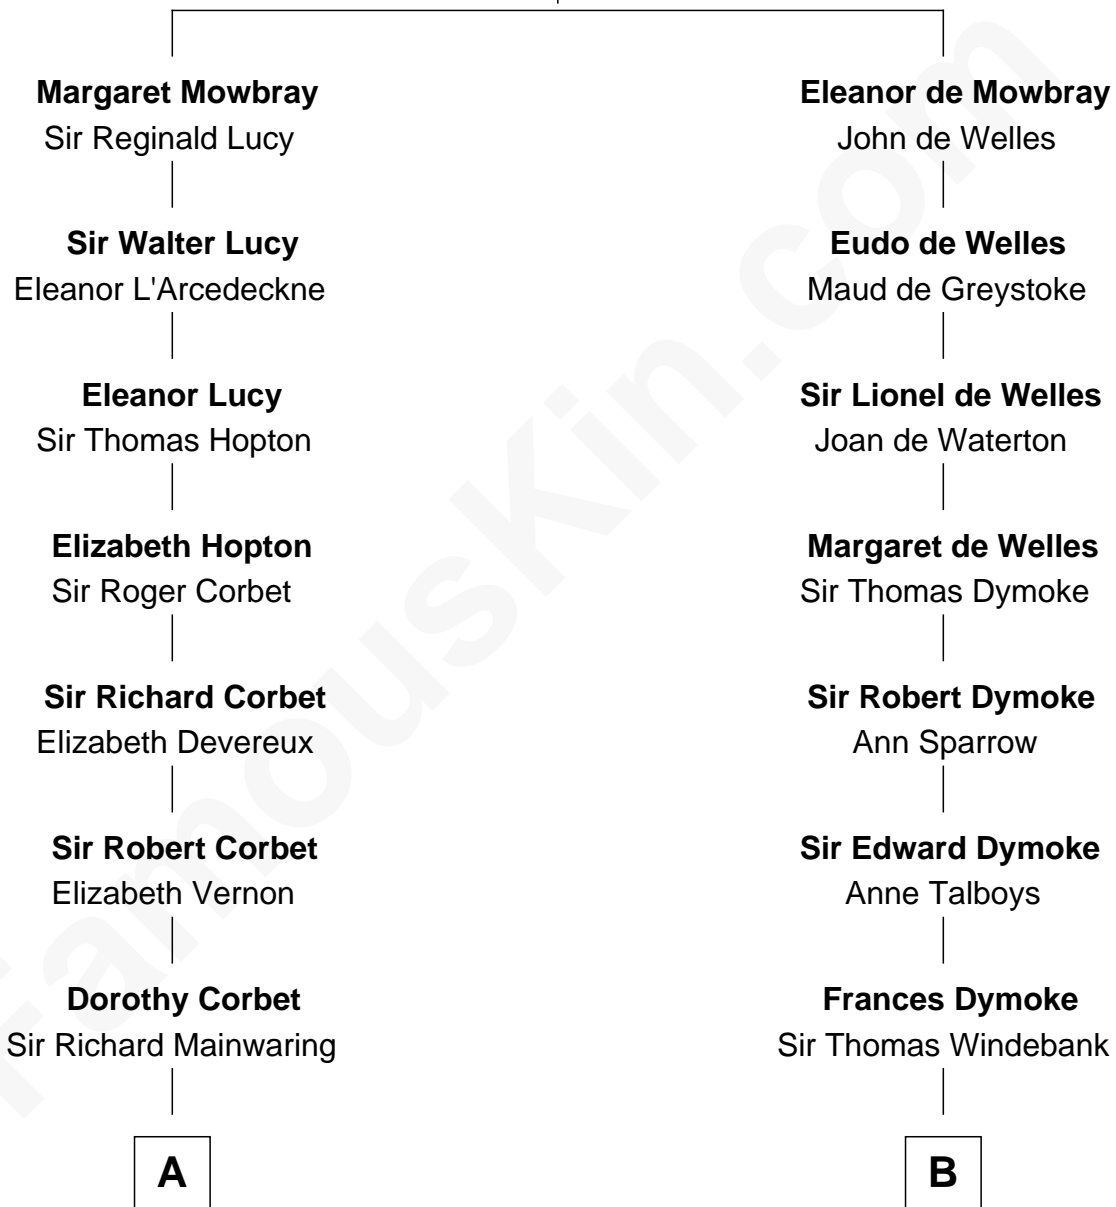

FamousKin.com Relationship Chart of

John Foster Dulles

52nd U.S. Secretary of State

12th cousin 7 times removed of

George Washington

1st U.S. President

John de Mowbray
Elizabeth de Segrave

C

—
Harriet Lathrop Winslow

Rev. John Welsh Dulles

—
Allen Macy Dulles

Edith Foster

—
John Foster Dulles

52nd U.S. Secretary of State

FamousKin.com