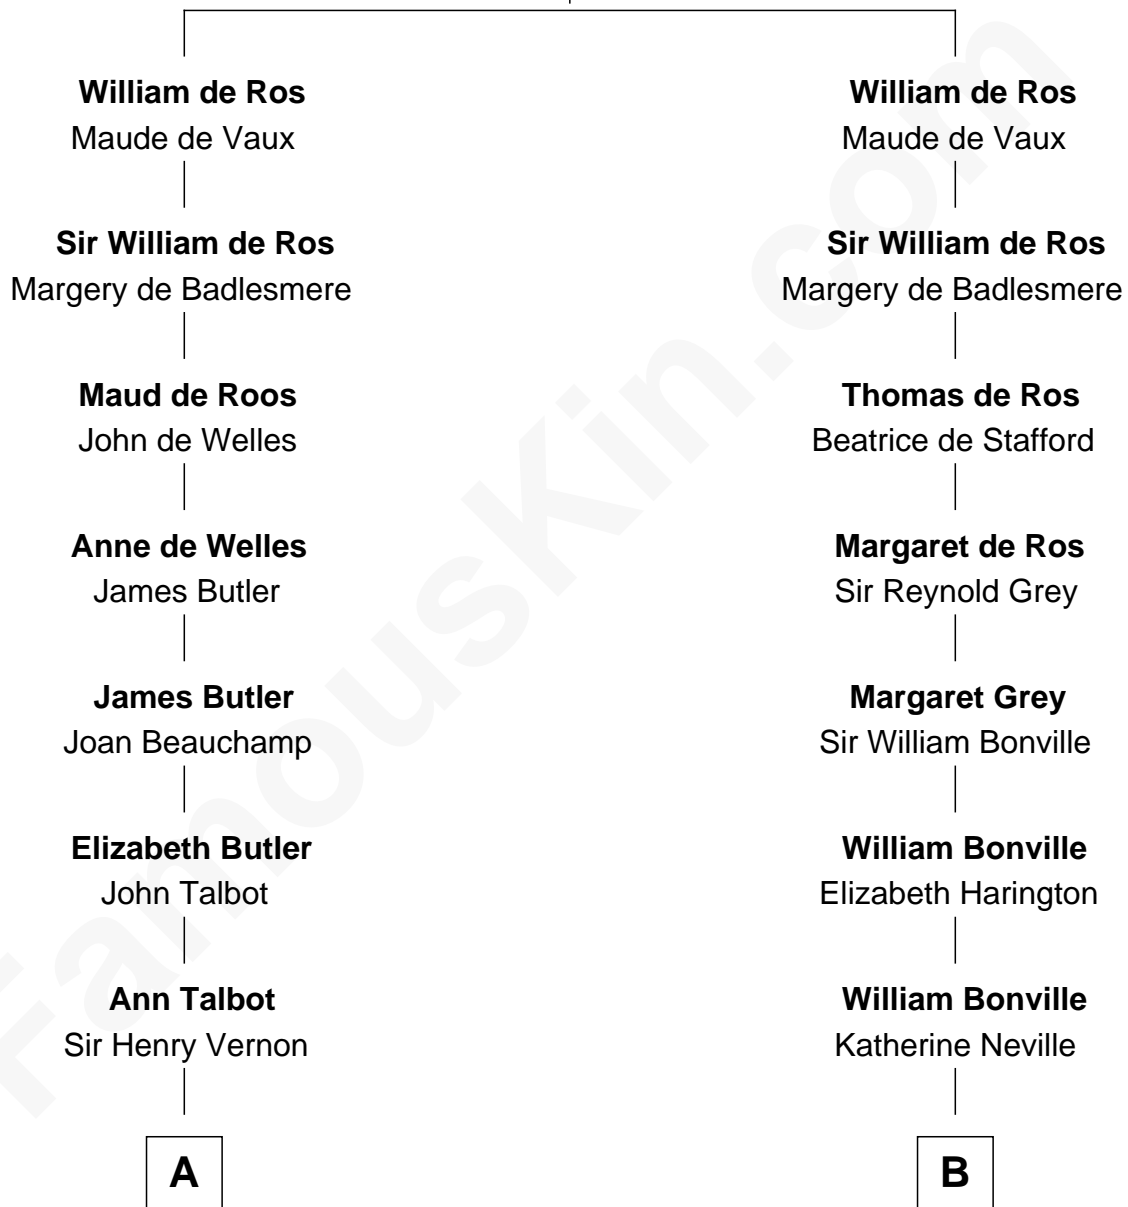

FamousKin.com Relationship Chart of

John Foster Dulles

52nd U.S. Secretary of State

16th cousin 5 times removed of

John Langdon

Signer of the U.S. Constitution

Sir Robert de Ros

Isabel de Aubeney

C

Joanna Leffingwell

Charles Lathrop

Harriet Wadsworth Lathrop

Rev. Miron Winslow

Harriet Lathrop Winslow

Rev. John Welsh Dulles

Allen Macy Dulles

Edith Foster

John Foster Dulles

52nd U.S. Secretary of State

FamousKin.com