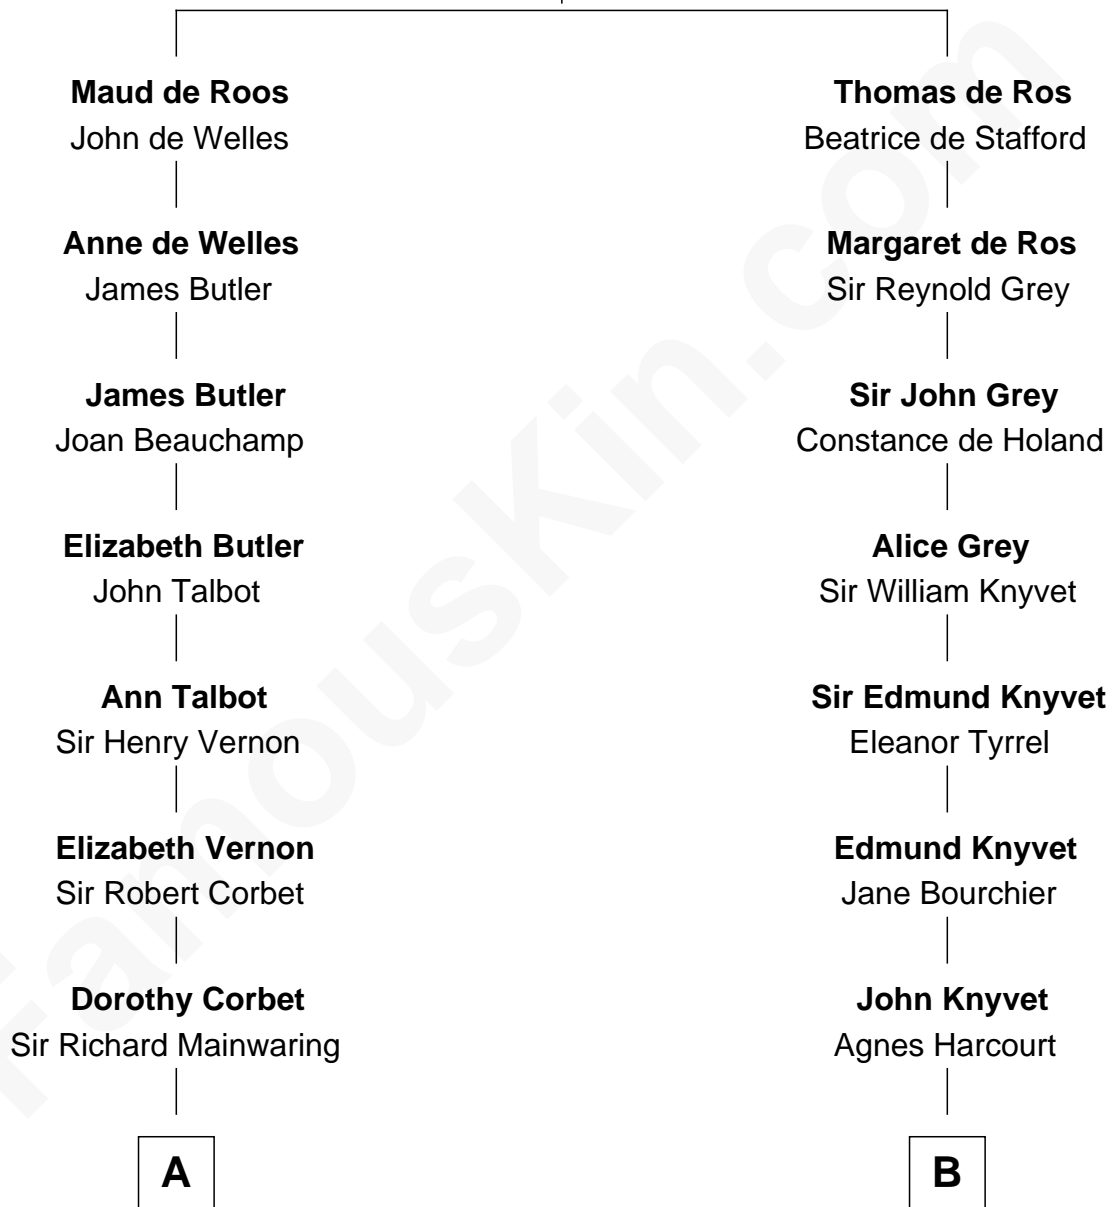

FamousKin.com Relationship Chart of

John Foster Dulles

52nd U.S. Secretary of State

18th cousin 1 time removed of

Louis Auchincloss

Author

Sir William de Ros
Margery de Badlesmere

C

Harriet Lathrop Winslow
Rev. John Welsh Dulles

Allen Macy Dulles
Edith Foster

John Foster Dulles
52nd U.S. Secretary of State

D

Joseph Howland Auchincloss
Priscilla Dixon Stanton

Louis Auchincloss
Author

FamousKin.com