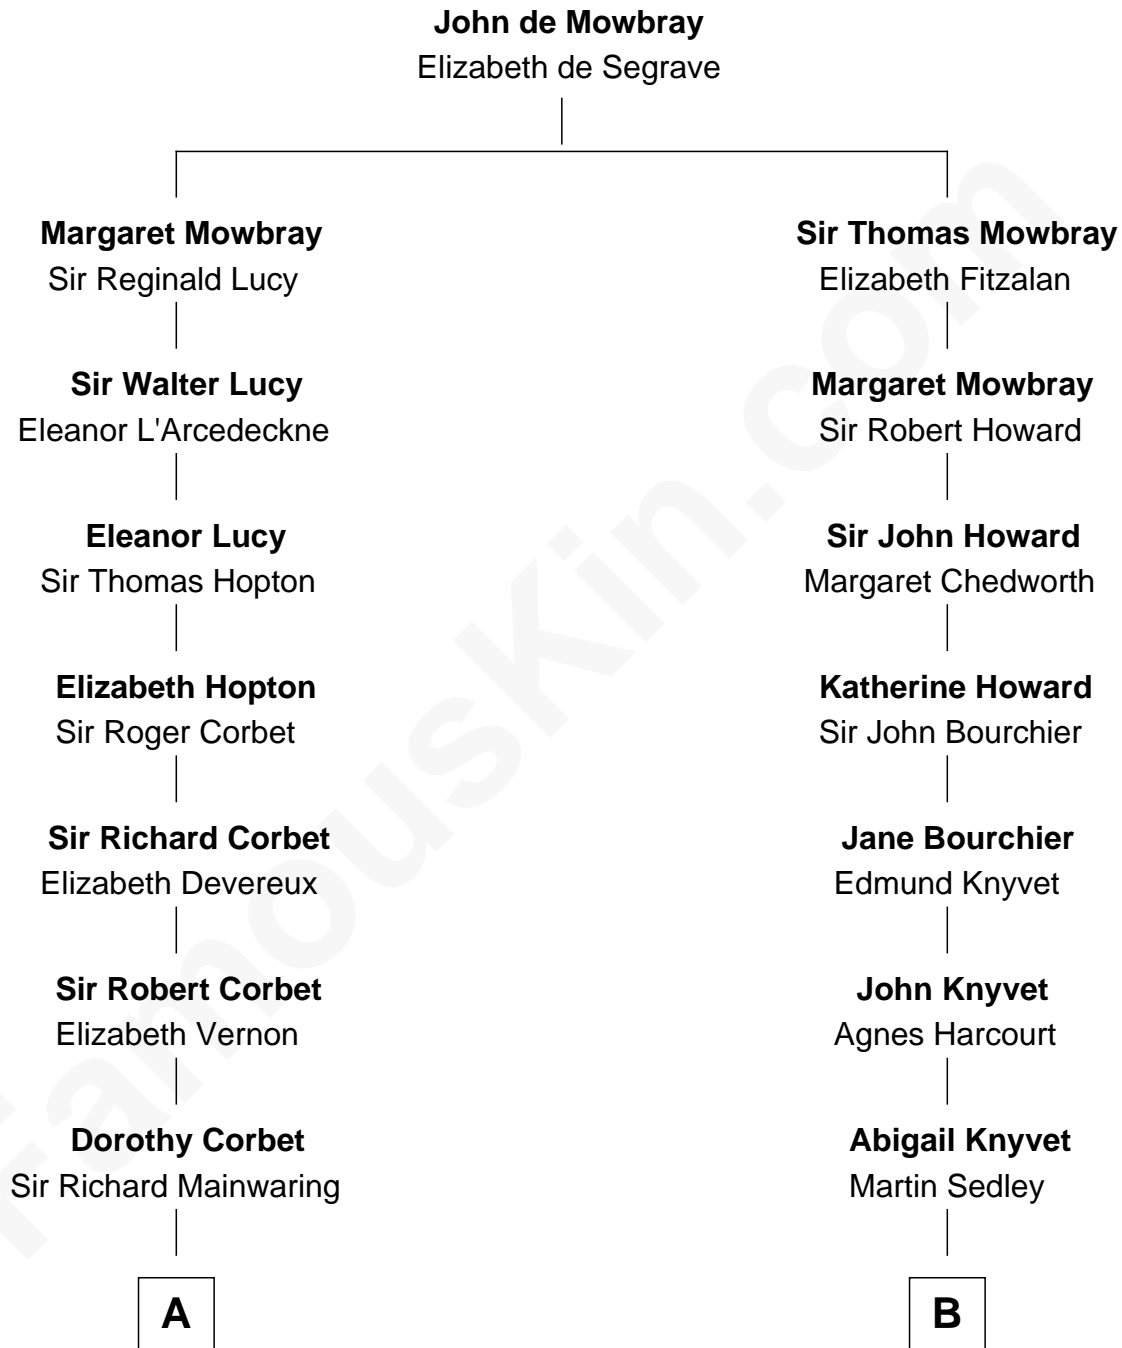

FamousKin.com Relationship Chart of

John Foster Dulles

52nd U.S. Secretary of State

17th cousin 2 times removed of

Louis Auchincloss

Author

C

Harriet Lathrop Winslow

Rev. John Welsh Dulles

Allen Macy Dulles

Edith Foster

John Foster Dulles

52nd U.S. Secretary of State

FamousKin.com