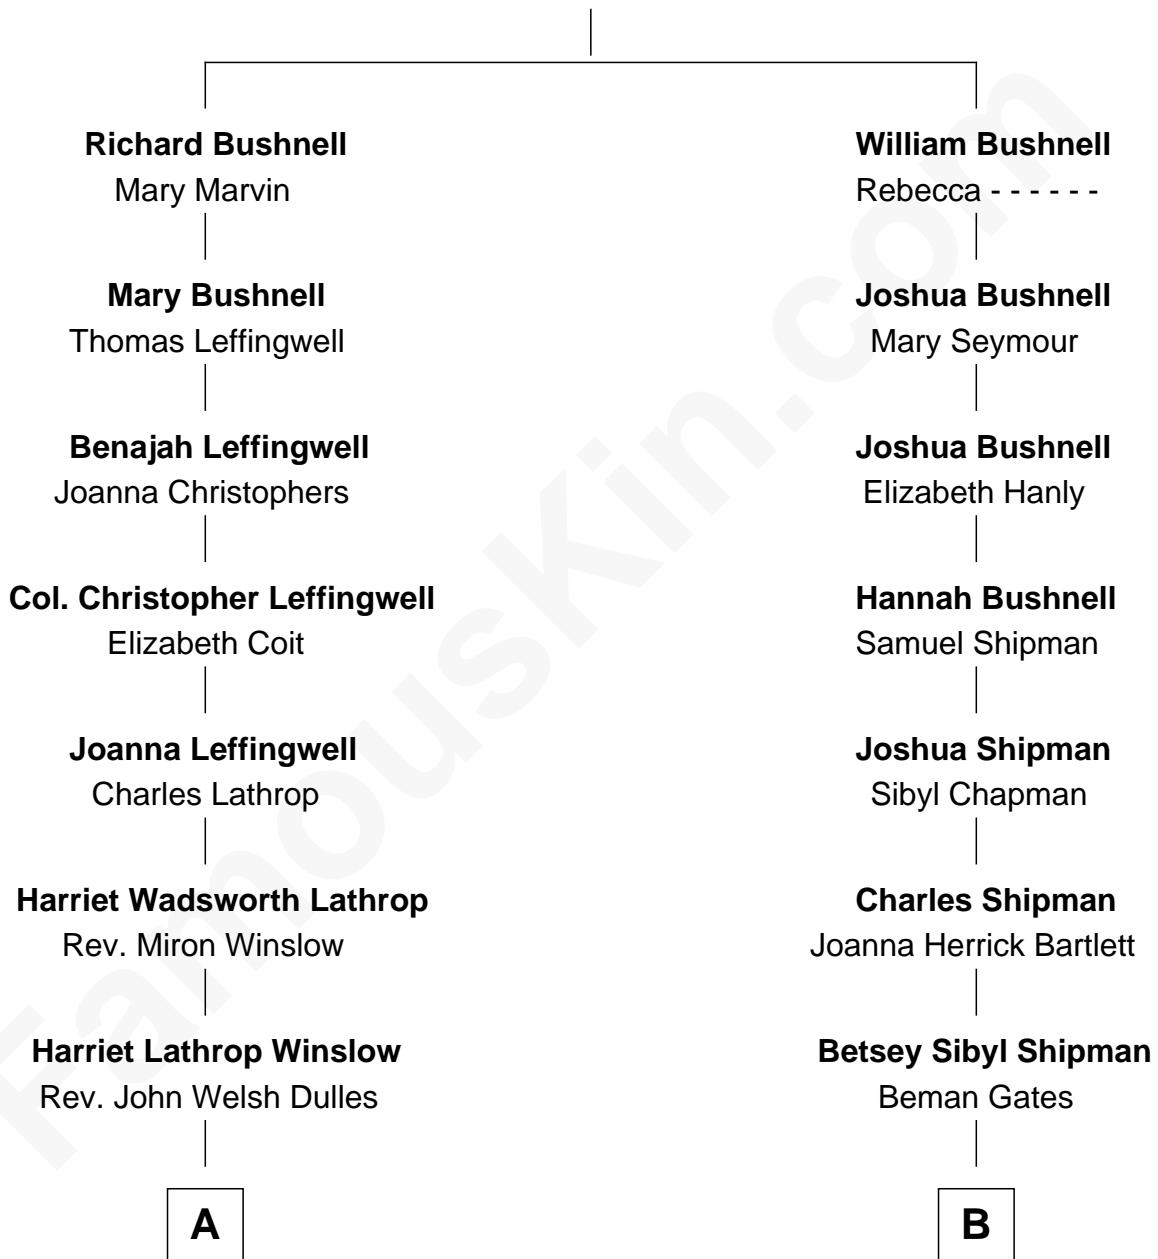

# FamousKin.com Relationship Chart of

**John Foster Dulles**

*52nd U.S. Secretary of State*

8th cousin of

**Charles Dawes**

*30th U.S. Vice-President*

**Francis Bushnell**

Ferris Quenell

**A**

**Allen Macy Dulles**

Edith Foster

**John Foster Dulles**

*52nd U.S. Secretary of State*

**B**

**Mary Beman Gates**

Brig. Gen. Rufus R. Dawes

**Charles Dawes**

*30th U.S. Vice-President*

FamousKin.com