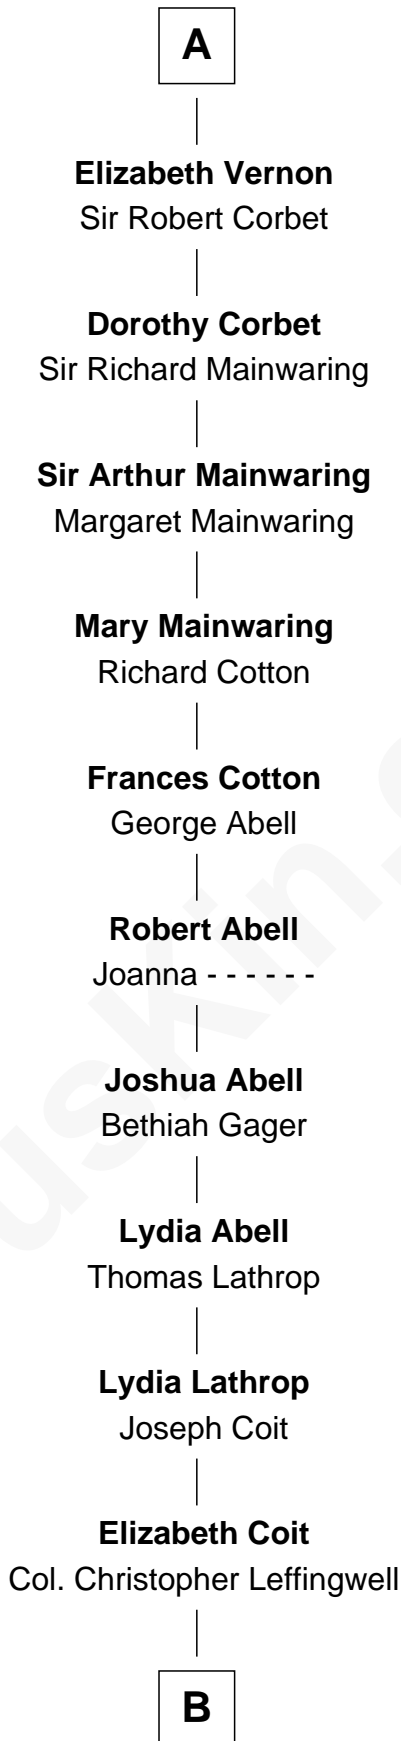

# FamousKin.com Relationship Chart of

**John Foster Dulles**

*52nd U.S. Secretary of State*

**20th Great-grandson of**

**King Edward I**

*King of England*

**King Edward I**

Eleanor of Castile

**Elizabeth Plantagenet**

Humphrey de Bohun

**Eleanor de Bohun**

Sir James le Boteler

**James le Boteler**

Elizabeth Darcy

**James Butler**

Anne de Welles

**James Butler**

Joan Beauchamp

**Elizabeth Butler**

John Talbot

**Ann Talbot**

Sir Henry Vernon

**A**

**B**

—  
**Joanna Leffingwell**

Charles Lathrop

—  
**Harriet Wadsworth Lathrop**

Rev. Miron Winslow

—  
**Harriet Lathrop Winslow**

Rev. John Welsh Dulles

—  
**Allen Macy Dulles**

Edith Foster