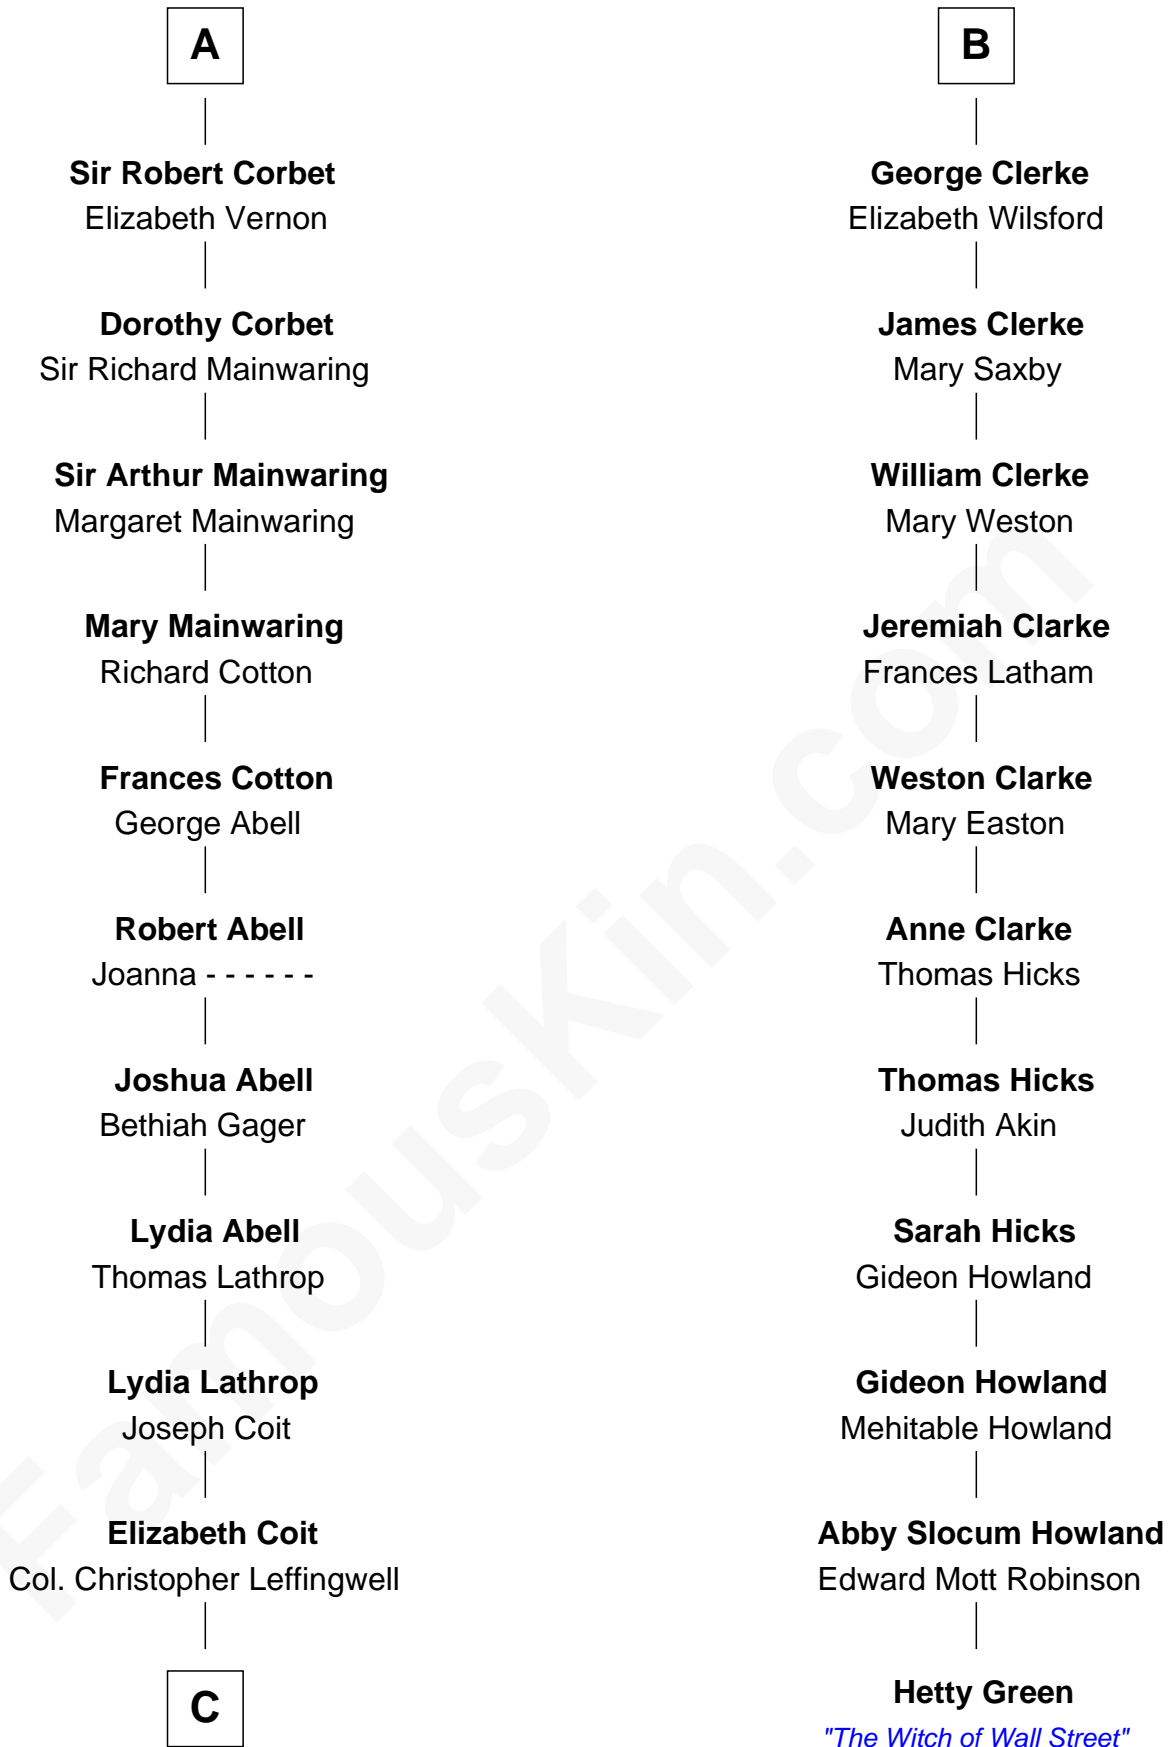

# FamousKin.com Relationship Chart of

**John Foster Dulles**

*52nd U.S. Secretary of State*

17th cousin 4 times removed of

**Hetty Green**

*"The Witch of Wall Street"*

**Sir Thebaud de Verdun**

*with wife  
Maud Mortimer*

Elizabeth Bromwich

**Sir Walter Devereux**

Elizabeth Merbery

**Sir Walter Devereux**

Anne Ferrers

**Elizabeth Devereux**

Sir Richard Corbet

**A**

**Sir Thomas Ferrers**

Elizabeth Freville

**Sir Henry Ferrers**

Margaret Heckstall

**Elizabeth Ferrers**

James Clerke

**B**

**C**

—  
**Joanna Leffingwell**

Charles Lathrop

—  
**Harriet Wadsworth Lathrop**

Rev. Miron Winslow

—  
**Harriet Lathrop Winslow**

Rev. John Welsh Dulles

—  
**Allen Macy Dulles**

Edith Foster