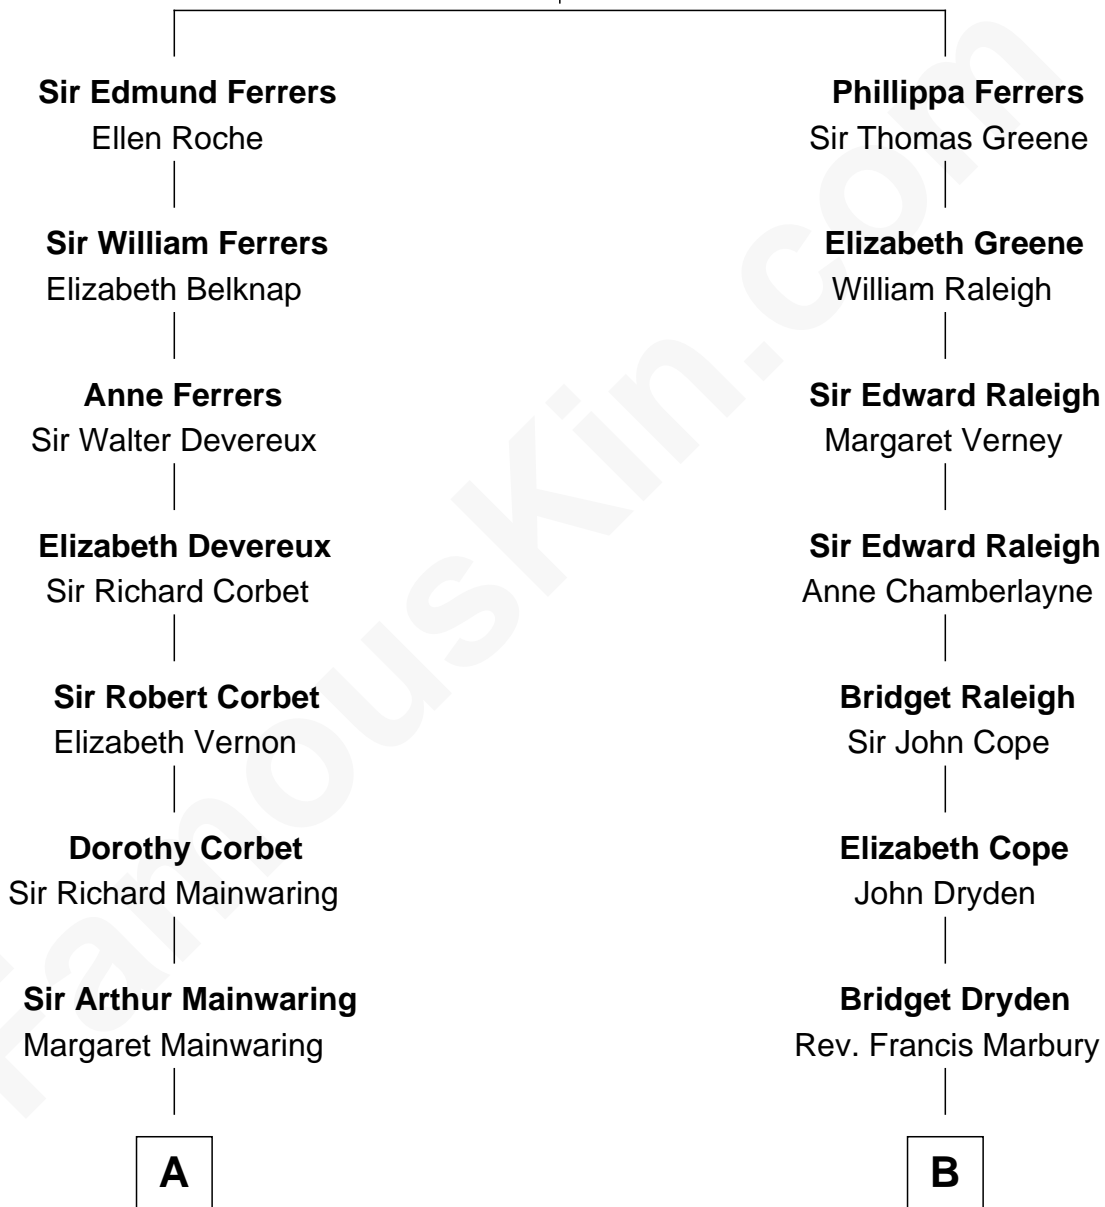

FamousKin.com Relationship Chart of

John Foster Dulles

52nd U.S. Secretary of State

15th cousin 3 times removed of

Hetty Green

"The Witch of Wall Street"

Robert de Ferrers
Margaret Despencer

C

Allen Macy Dulles

Edith Foster

John Foster Dulles

52nd U.S. Secretary of State

FamousKin.com