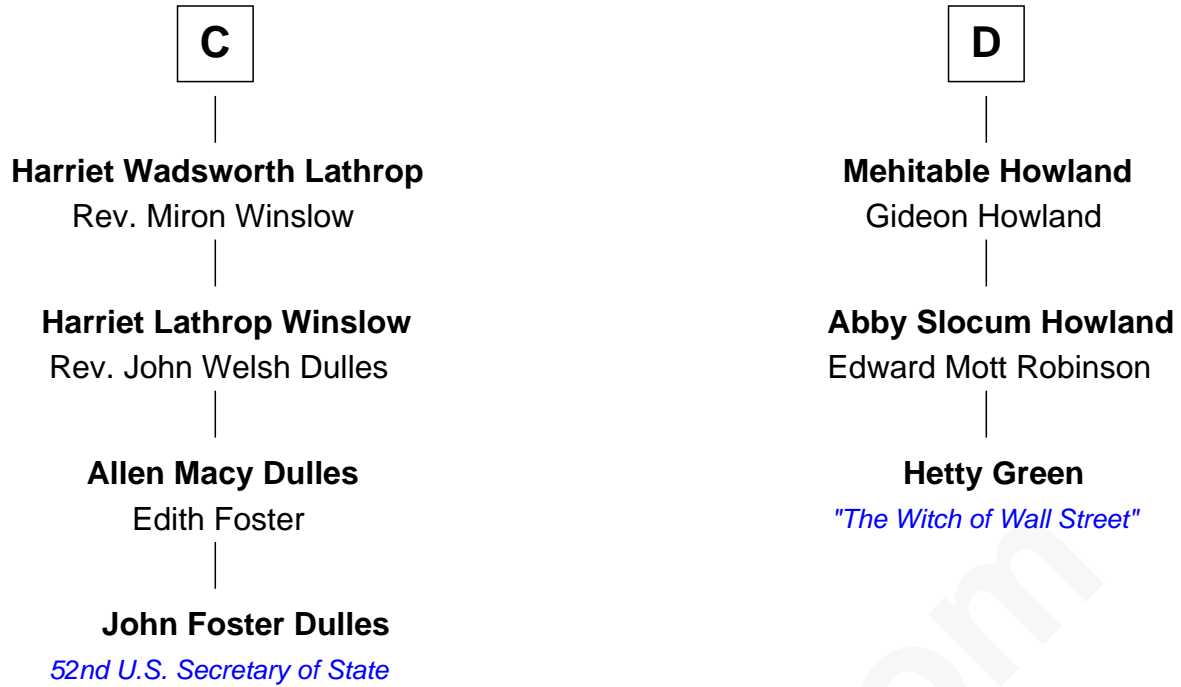

# FamousKin.com Relationship Chart of

**John Foster Dulles**

*52nd U.S. Secretary of State*

19th cousin 1 time removed of

**Hetty Green**

*"The Witch of Wall Street"*

**Sir Hugh le Despencer**

Isabella de Beauchamp

Eleanor de Clare

**Sir Edward le Despencer**

Anne de Ferrers

**Edward Despencer**

Elizabeth Burghersh

**Margaret Despencer**

Robert de Ferrers

**Phillippa Ferrers**

Sir Thomas Greene

**Elizabeth Greene**

William Raleigh

**Sir Edward Raleigh**

Margaret Verney

**B**

FamousKin.com