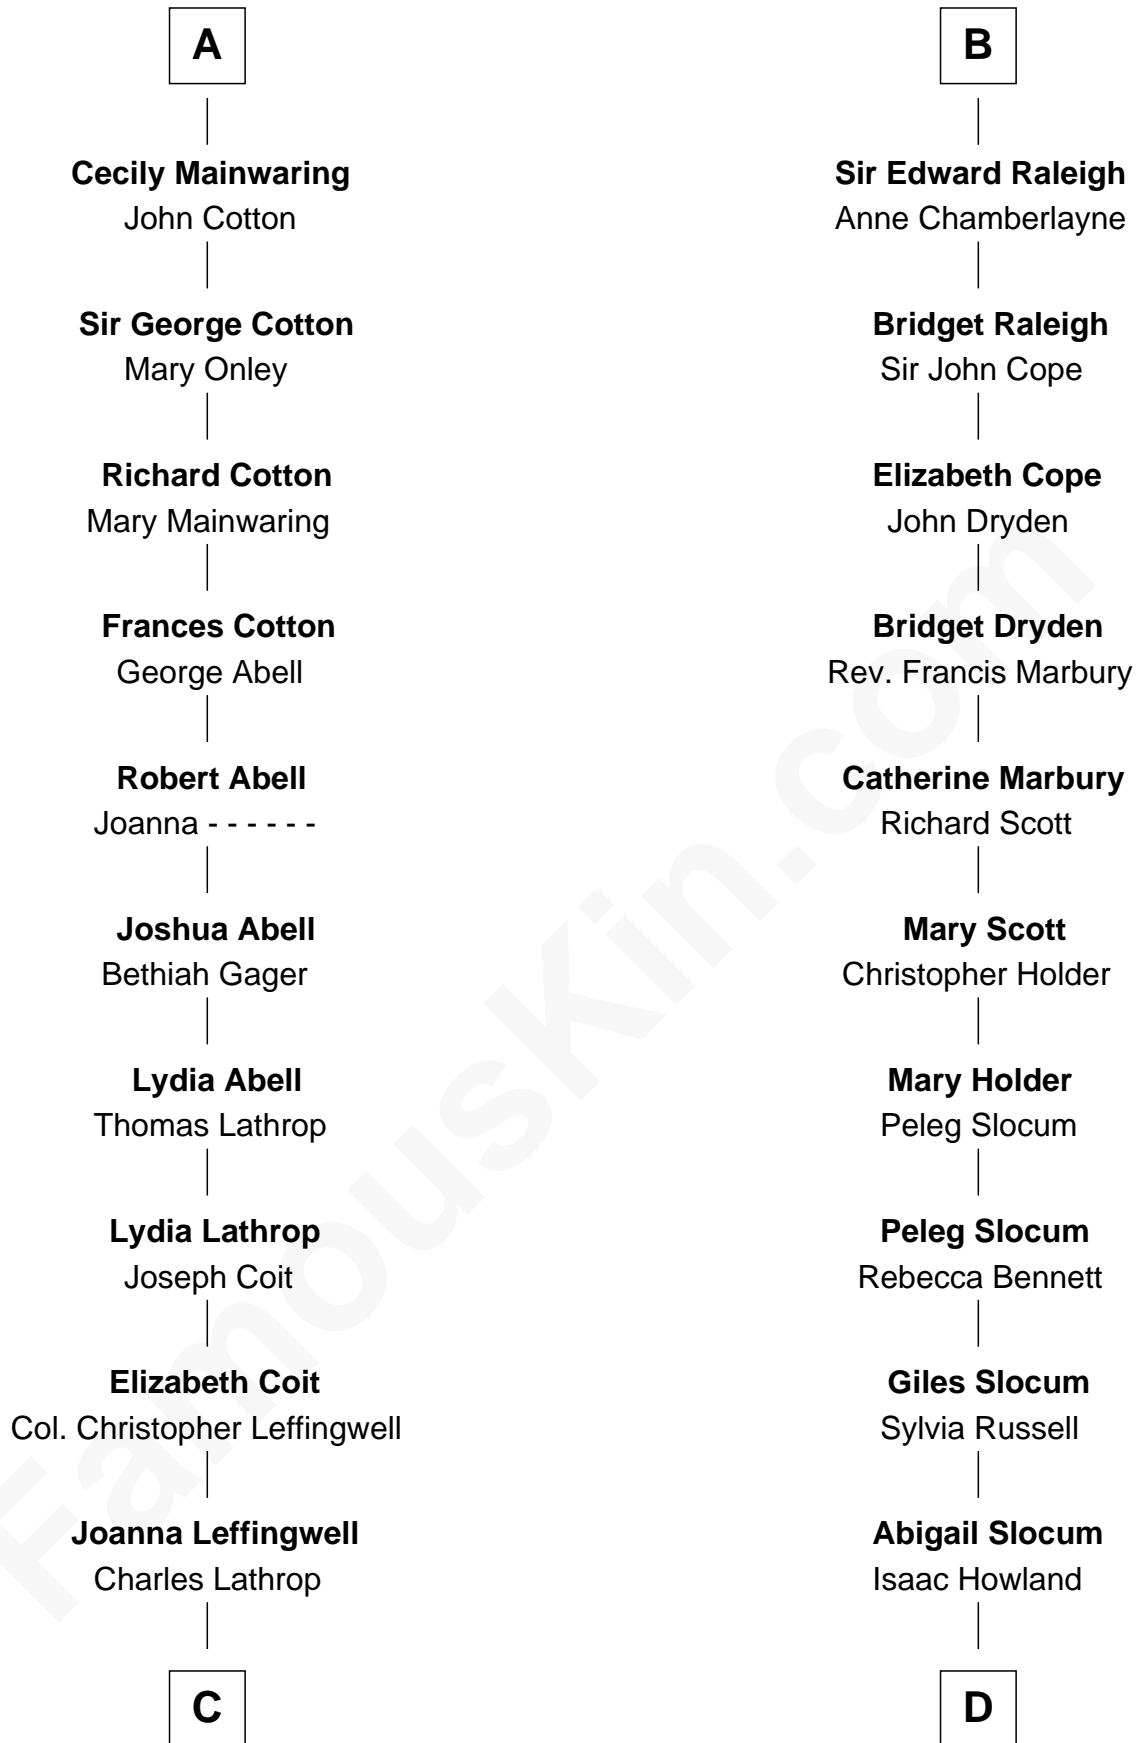

# FamousKin.com Relationship Chart of

**John Foster Dulles**

*52nd U.S. Secretary of State*

19th cousin 1 time removed of

**Hetty Green**

*"The Witch of Wall Street"*

**Sir Hugh le Despencer**

Isabella de Beauchamp

**Sir Philip le Despencer**

Margaret de Goushill

**Sir Philip le Despencer**

Joan de Cobham

**Sir Philip le Despencer**

Elizabeth - - - - -

**Alice le Despenser**

Sir John Sutton

Eleanor de Clare

**Sir Edward le Despencer**

Anne de Ferrers

**Edward Despencer**

Elizabeth Burghersh

**Margaret Despencer**

Robert de Ferrers

**Phillippa Ferrers**

Sir Thomas Greene

**Elizabeth Greene**

William Raleigh

**Sir Edward Raleigh**

Margaret Verney

**B**

FamousKin.com