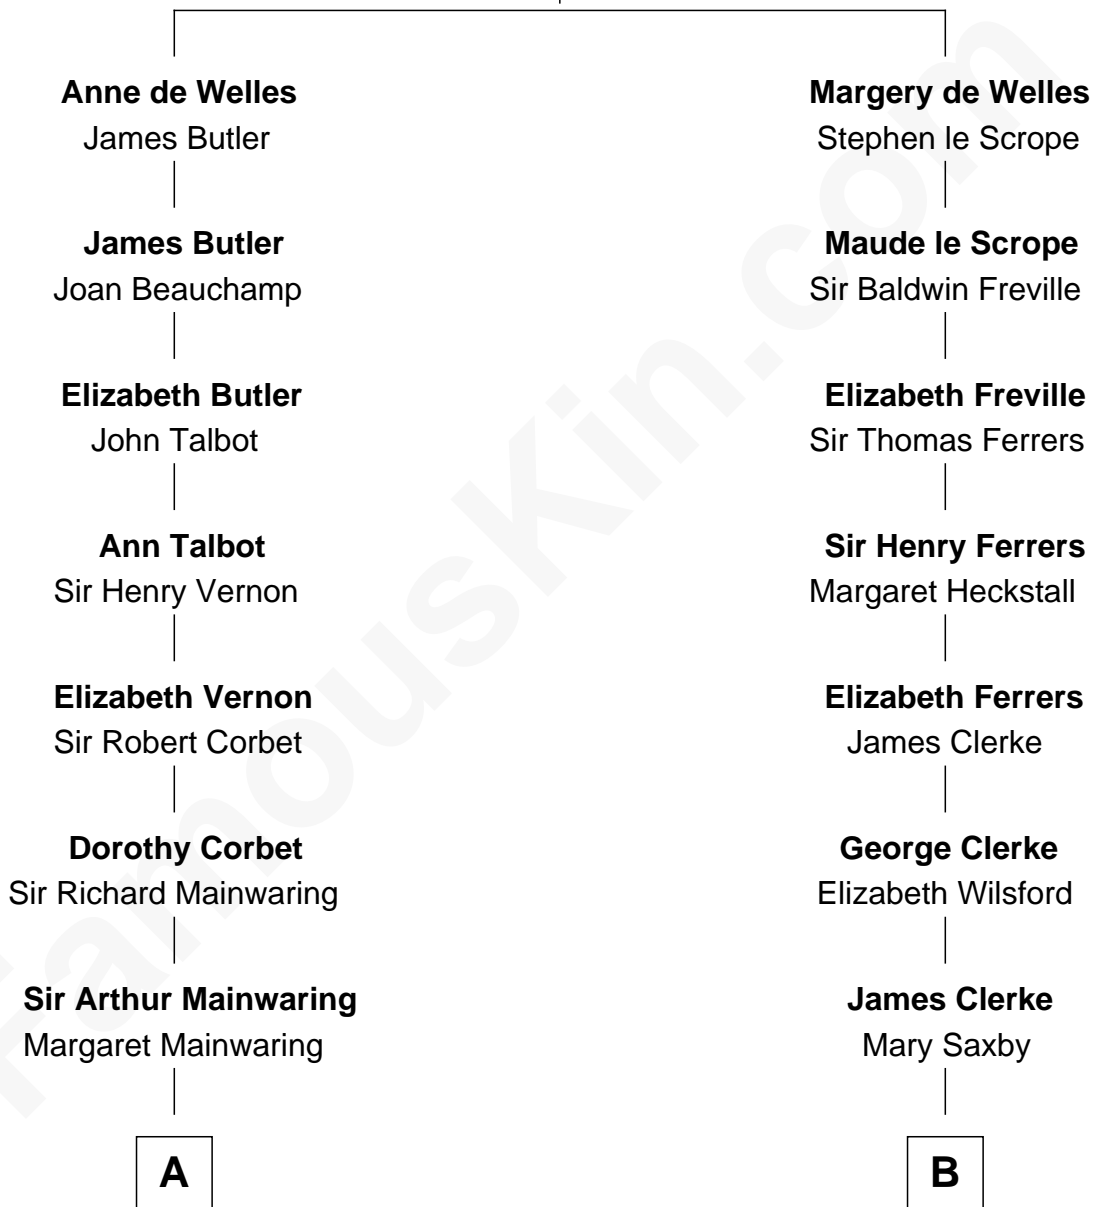

FamousKin.com Relationship Chart of

John Foster Dulles

52nd U.S. Secretary of State

15th cousin 3 times removed of

Hetty Green

"The Witch of Wall Street"

John de Welles

Maud de Roos

C

—
Allen Macy Dulles

Edith Foster

—
John Foster Dulles

52nd U.S. Secretary of State

FamousKin.com