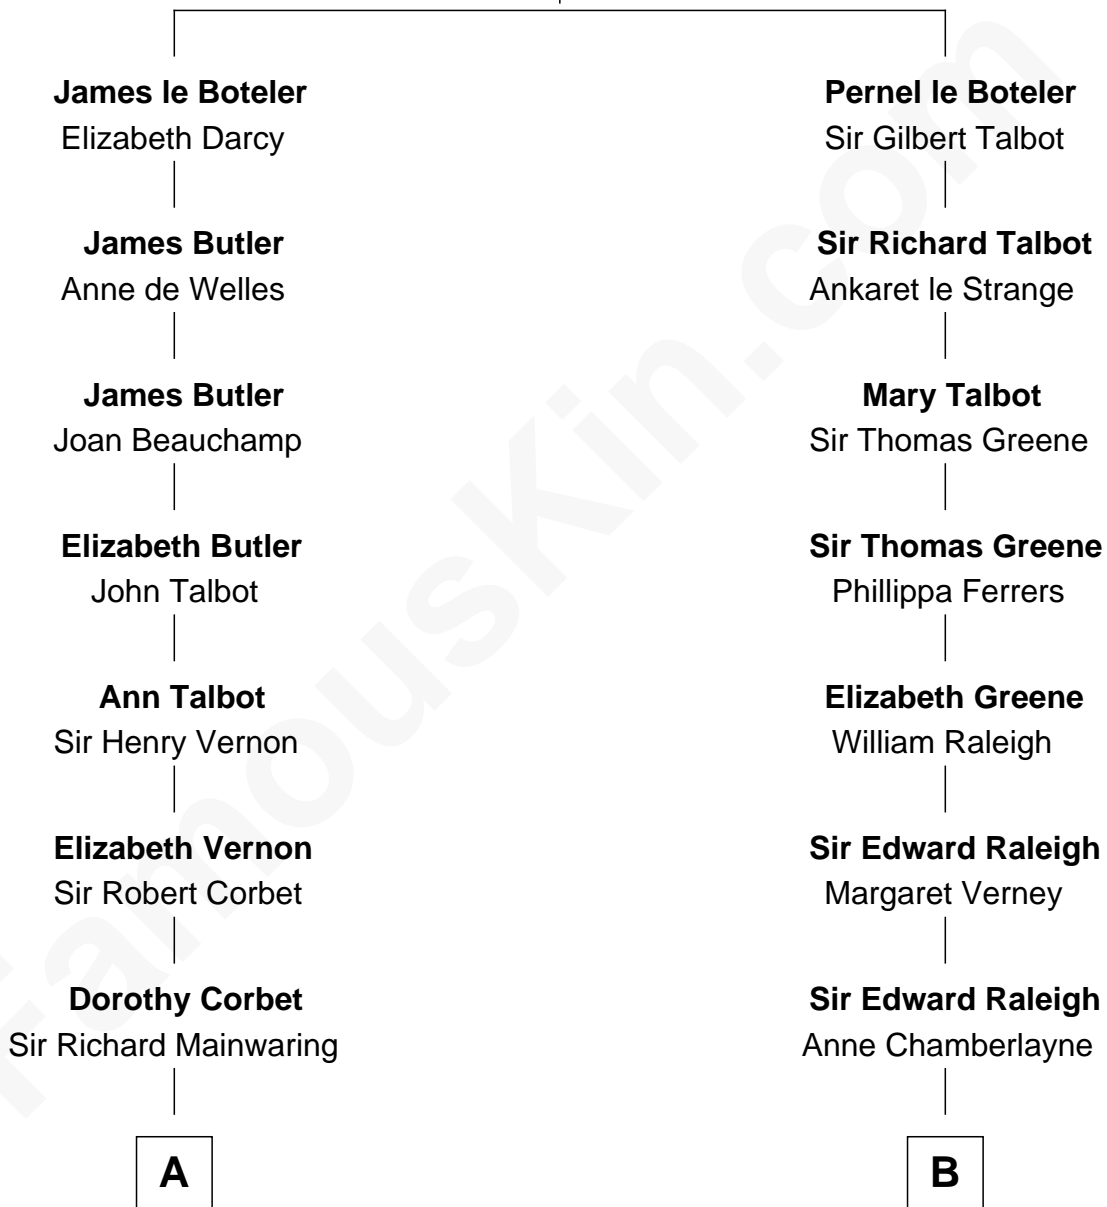

FamousKin.com Relationship Chart of

John Foster Dulles

52nd U.S. Secretary of State

18th cousin 1 time removed of

Hetty Green

"The Witch of Wall Street"

Sir James le Boteler

Eleanor de Bohun

C

Harriet Lathrop Winslow
Rev. John Welsh Dulles

Allen Macy Dulles
Edith Foster

John Foster Dulles
52nd U.S. Secretary of State

D

Abby Slocum Howland
Edward Mott Robinson

Hetty Green
"The Witch of Wall Street"