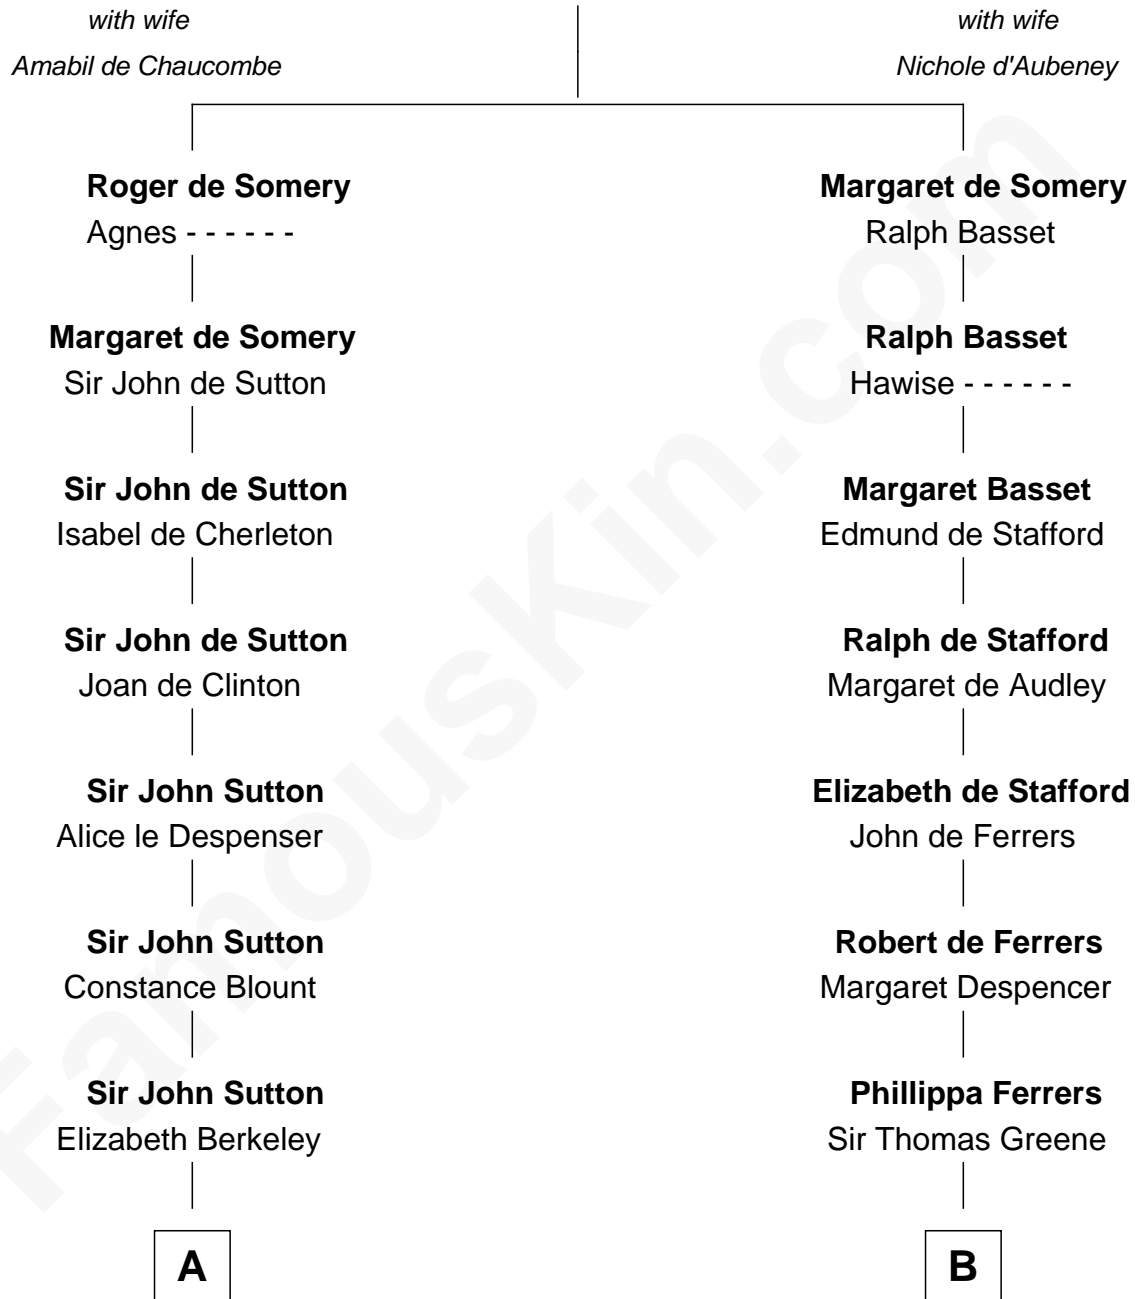

FamousKin.com Relationship Chart of

John Foster Dulles

52nd U.S. Secretary of State

21st cousin of

Shanghai Pierce

Texas Cattleman

Sir Roger de Somery

C

Joanna Leffingwell

Charles Lathrop

Harriet Wadsworth Lathrop

Rev. Miron Winslow

Harriet Lathrop Winslow

Rev. John Welsh Dulles

Allen Macy Dulles

Edith Foster

Isaac Pearce

Jonathan D. Pearce

Hanna Phillips Head

Shanghai Pierce

Texas Cattleman

FamousKin.com