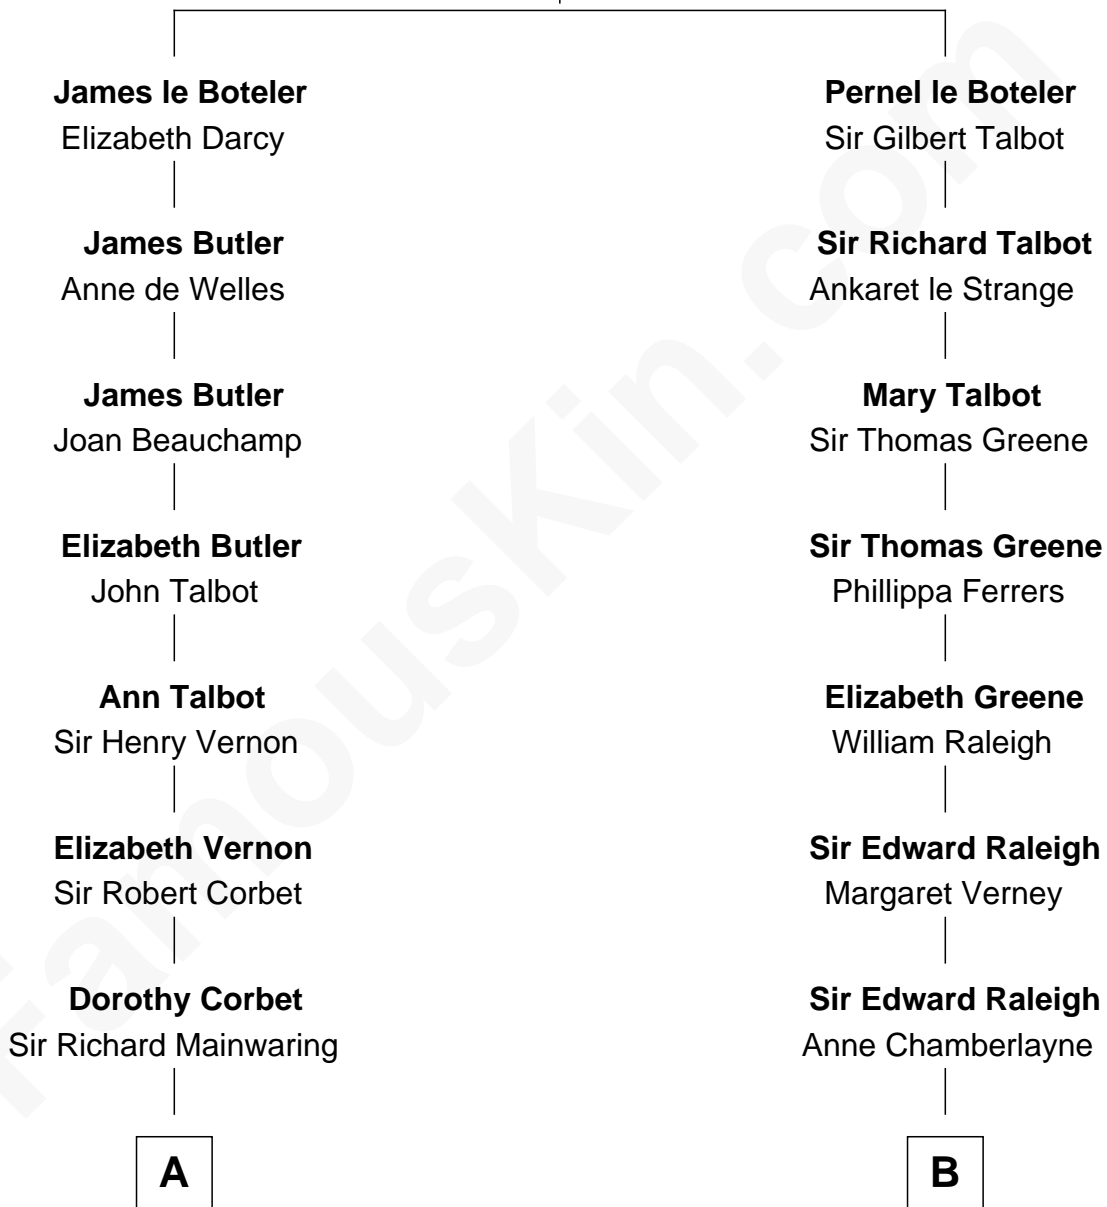

# FamousKin.com Relationship Chart of

**John Foster Dulles**

*52nd U.S. Secretary of State*

18th cousin 1 time removed of

**Shanghai Pierce**

*Texas Cattleman*

**Sir James le Boteler**

Eleanor de Bohun

**C**

**Harriet Lathrop Winslow**  
Rev. John Welsh Dulles

**Allen Macy Dulles**  
Edith Foster

**John Foster Dulles**  
*52nd U.S. Secretary of State*

**D**

**Jonathan D. Pearce**  
Hanna Phillips Head

**Shanghai Pierce**  
*Texas Cattleman*