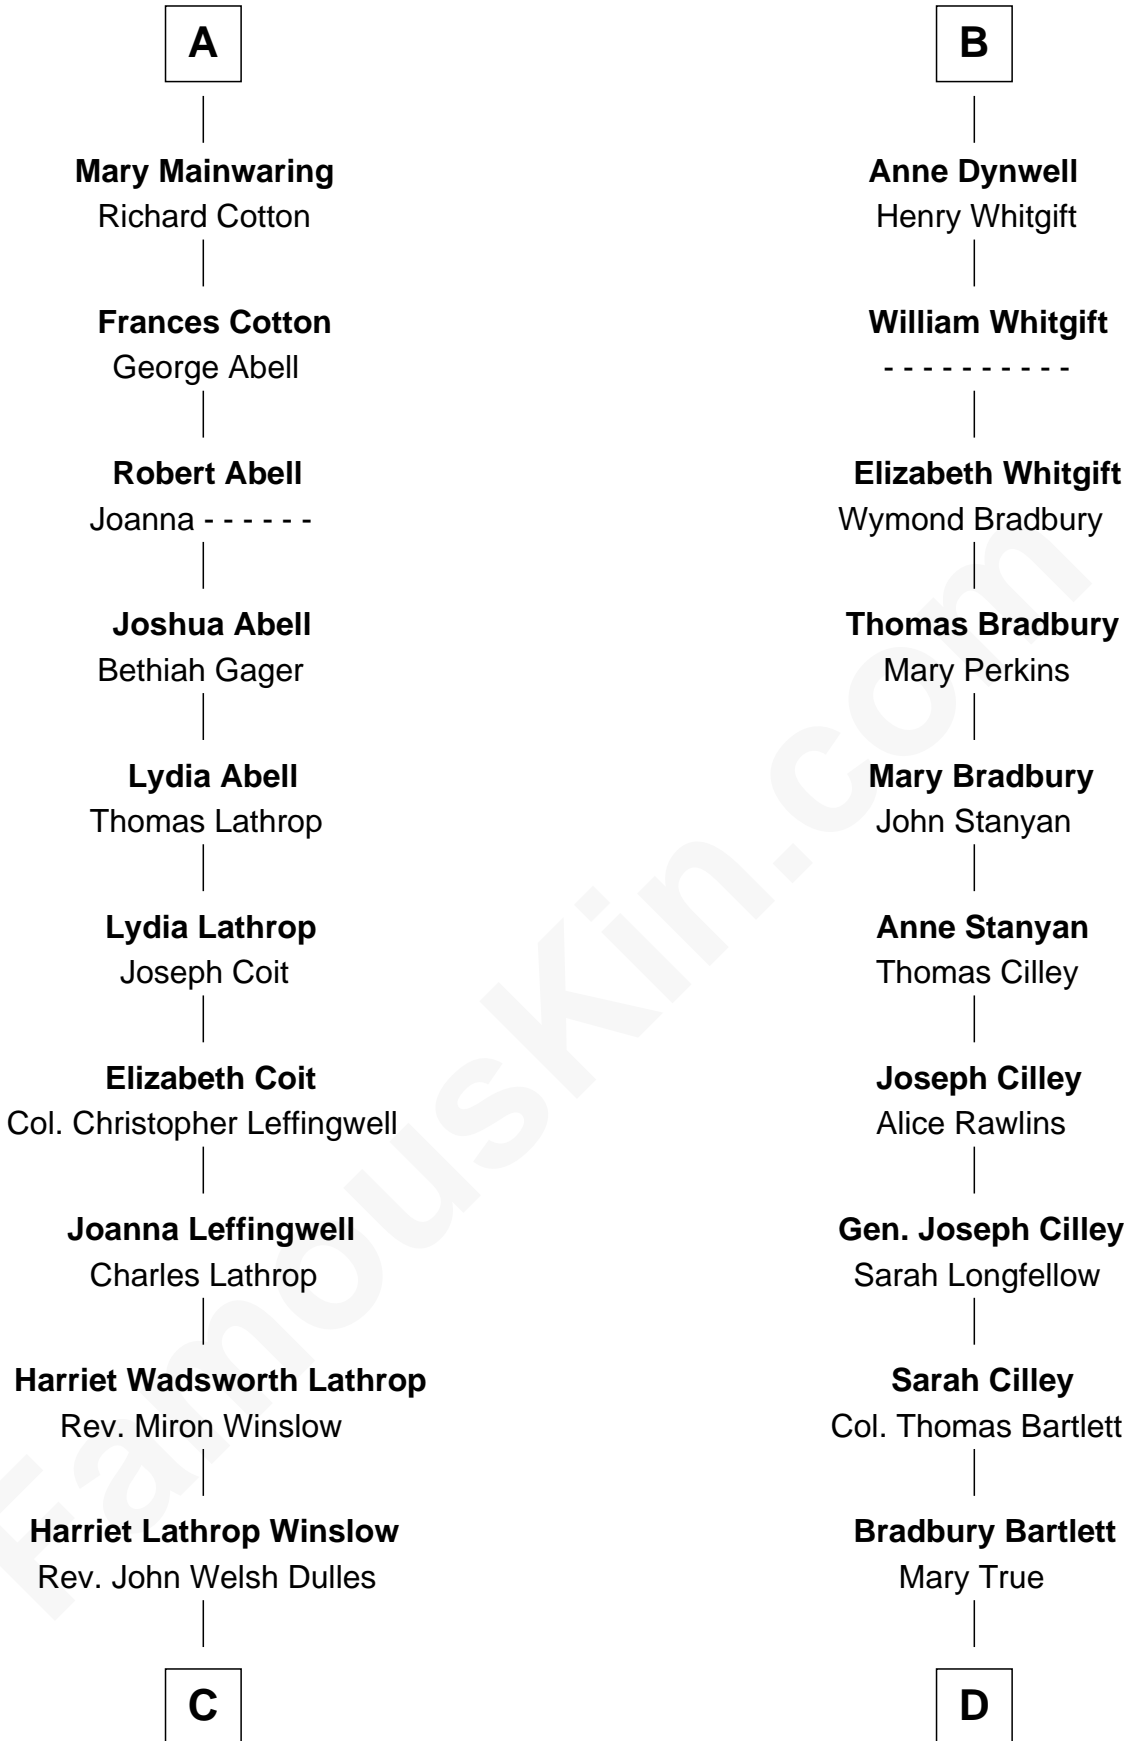

FamousKin.com Relationship Chart of

John Foster Dulles

52nd U.S. Secretary of State

18th cousin 2 times removed of

Alan Shepard

Mercury and Apollo Astronaut

Sir Thomas de Beauchamp

Katherine de Mortimer

Sir Roger de Clifford

Katherine de Clifford

Sir Ralph de Greystoke

Maud de Greystoke

Eudo de Welles

Sir Lionel de Welles

Joan de Waterton

Margaret de Welles

Sir Thomas Dymoke

Jane Dymoke

John Fulnetby

Katherine Fulnetby

William Dynwell

B

C

Allen Macy Dulles

Edith Foster

John Foster Dulles

52nd U.S. Secretary of State

D

Thomas Bradbury Bartlett

Victoria Elizabeth Williams Cilley

Annie Elizabeth Bartlett

Frederick Johnson Shepard