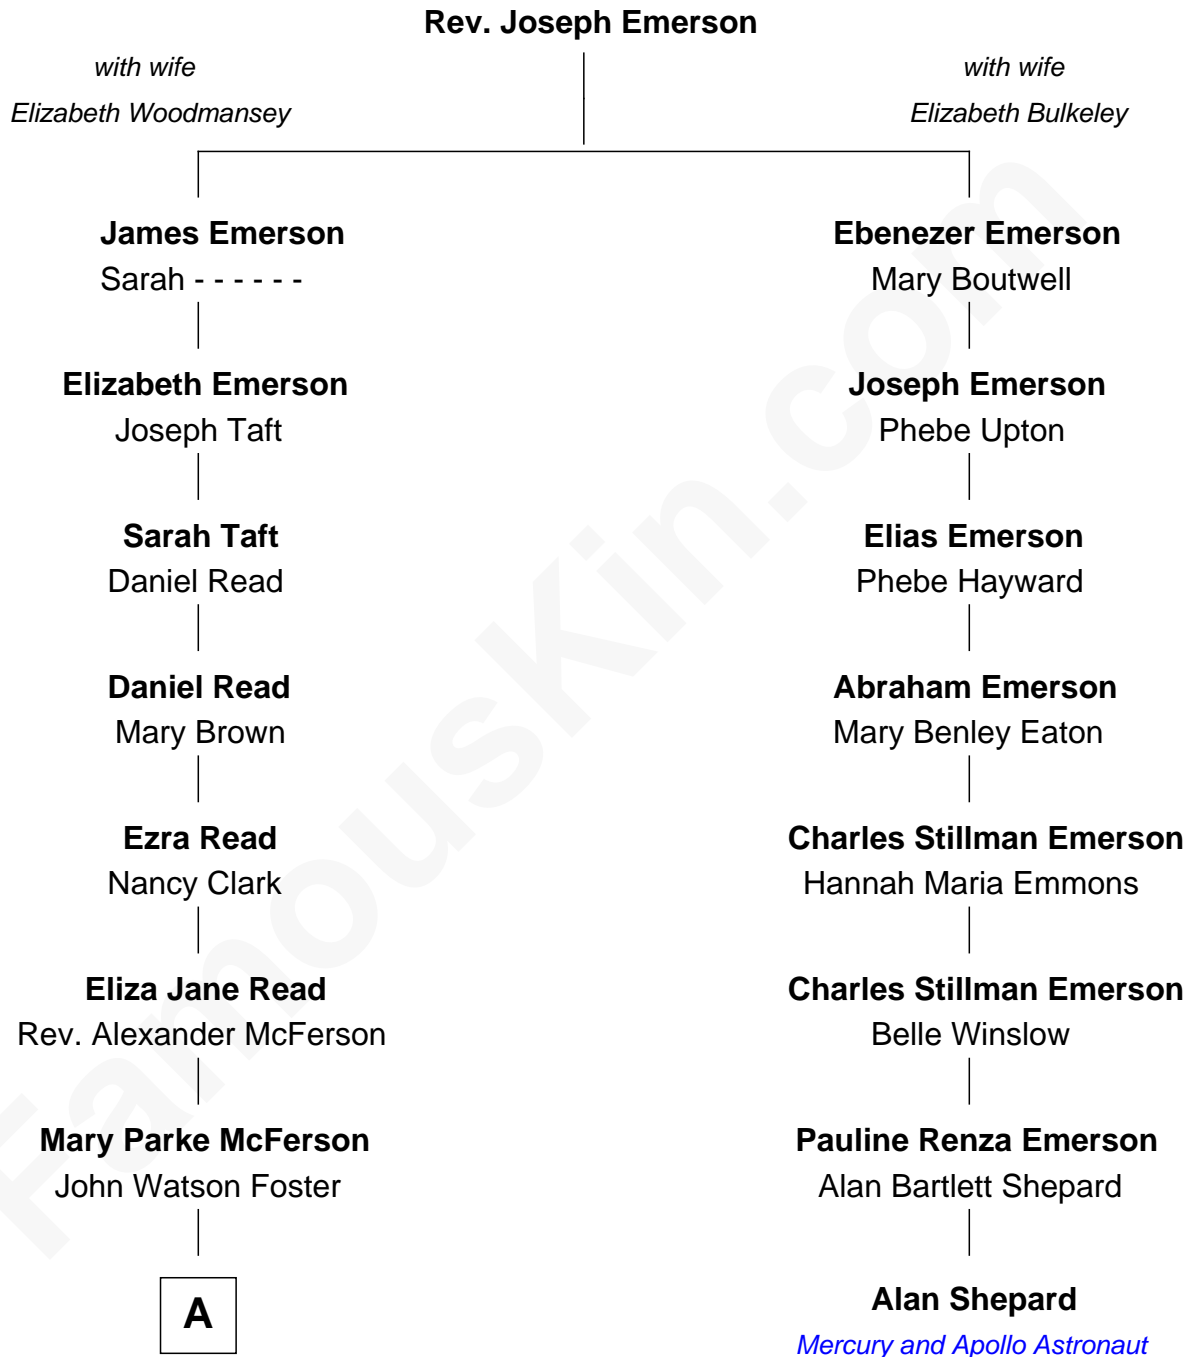

FamousKin.com Relationship Chart of

John Foster Dulles

52nd U.S. Secretary of State

7th cousin 1 time removed of

Alan Shepard

Mercury and Apollo Astronaut

A

—
Edith Foster
Allen Macy Dulles

—
John Foster Dulles
52nd U.S. Secretary of State

FamousKin.com