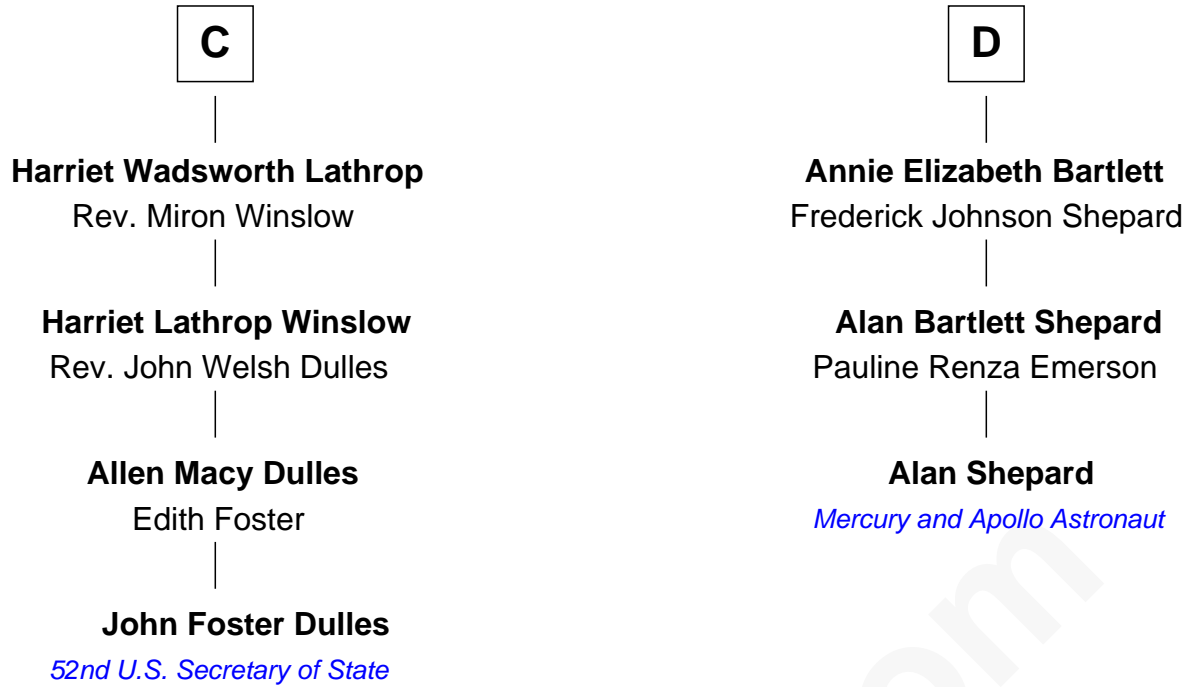

FamousKin.com Relationship Chart of

John Foster Dulles

52nd U.S. Secretary of State

19th cousin 1 time removed of

Alan Shepard

Mercury and Apollo Astronaut

Ralph de Stafford

Margaret de Audley

Elizabeth de Stafford

John de Ferrers

Robert de Ferrers

Margaret Despencer

Sir Edmund Ferrers

Ellen Roche

Sir William Ferrers

Elizabeth Belknap

Thomas de Ros

Margaret de Ros

Sir Reynold Grey

Margaret Grey

Sir William Bonville

William Bonville

Elizabeth Harington

William Bonville

Katherine Neville

Cecily Bonville

Thomas Grey

Cecily Grey

Sir John Sutton

B

FamousKin.com