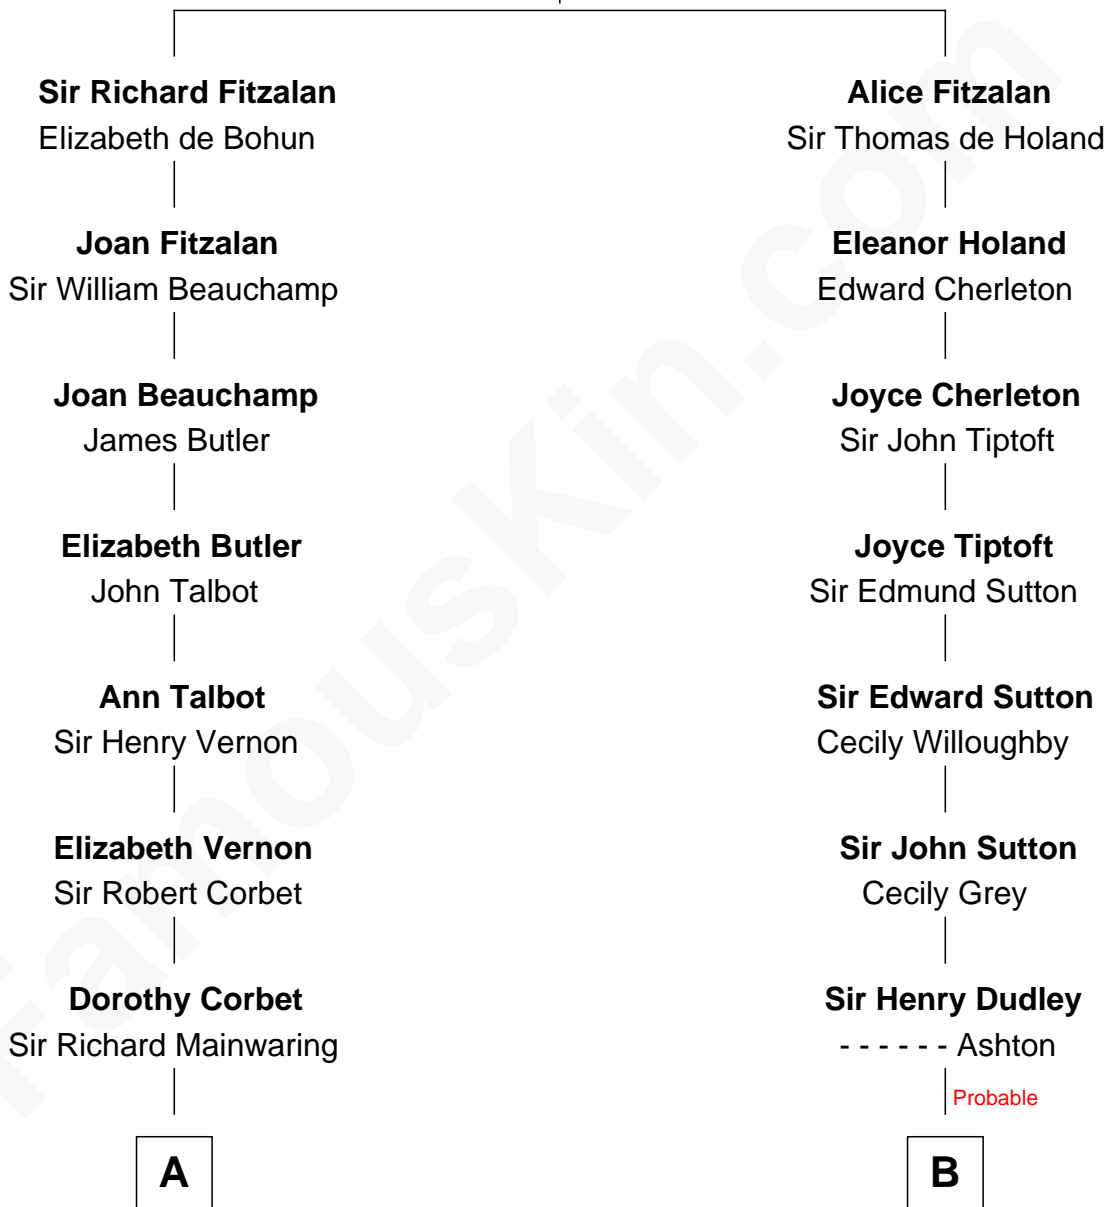

FamousKin.com Relationship Chart of

John Foster Dulles

52nd U.S. Secretary of State

18th cousin 1 time removed of

Alan Shepard

Mercury and Apollo Astronaut

Richard Fitzalan
Eleanor Plantagenet

C

Harriet Lathrop Winslow
Rev. John Welsh Dulles

Allen Macy Dulles
Edith Foster

John Foster Dulles
52nd U.S. Secretary of State

D

Alan Bartlett Shepard
Pauline Renza Emerson

Alan Shepard
Mercury and Apollo Astronaut