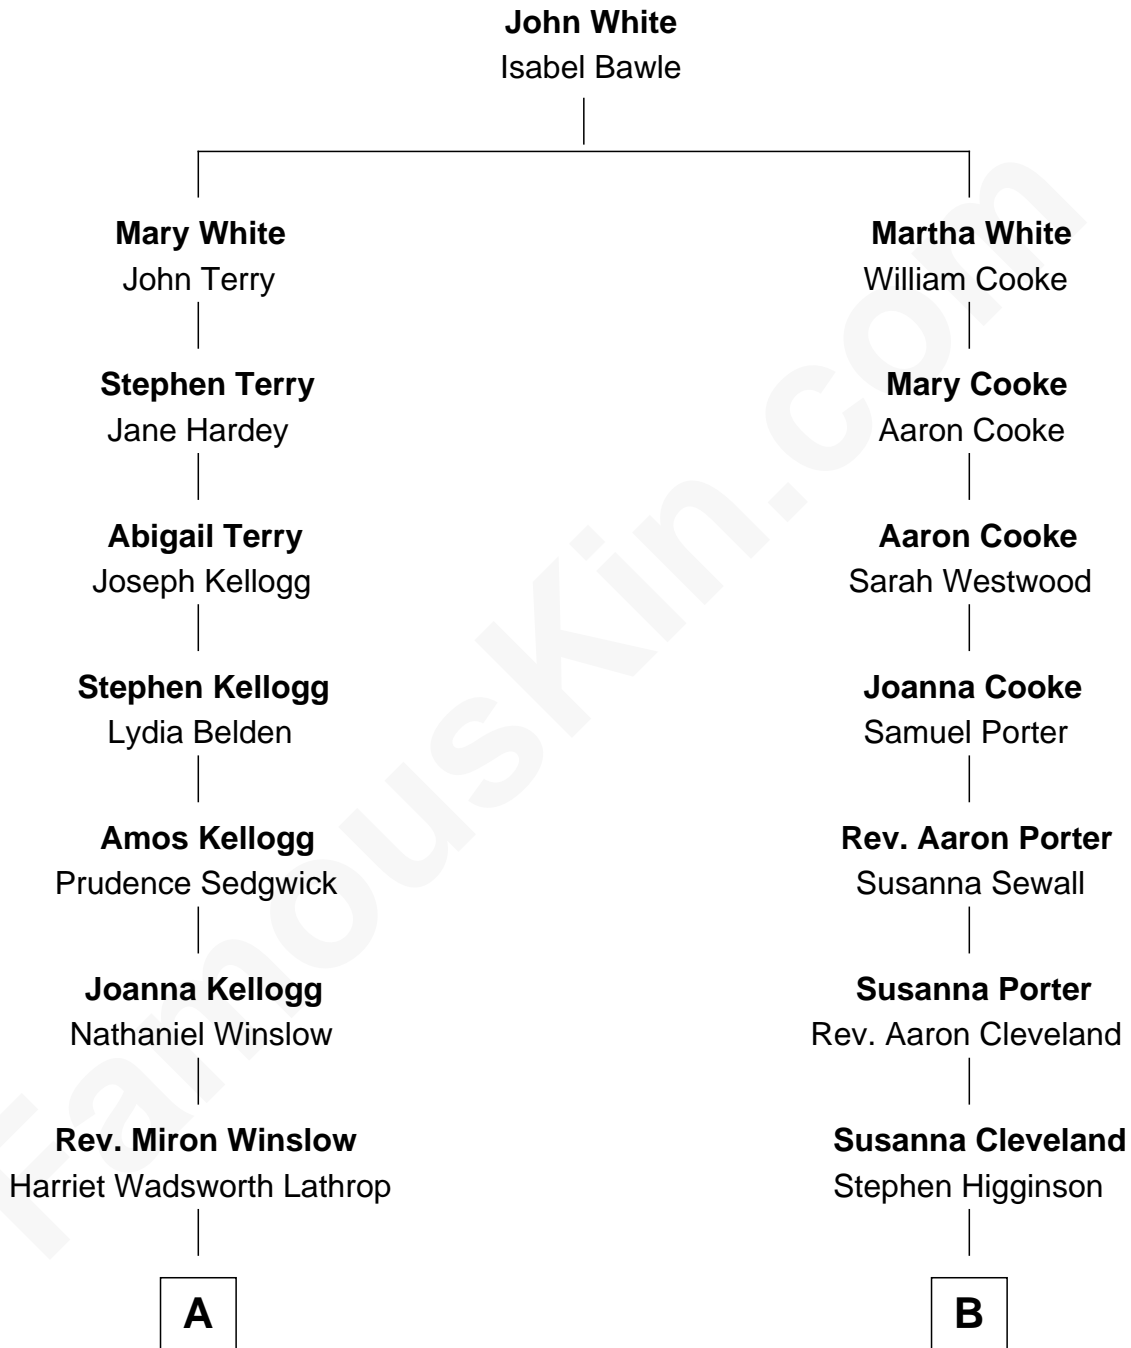

FamousKin.com Relationship Chart of

John Foster Dulles

52nd U.S. Secretary of State

9th cousin of

Henry Lee Higginson

Founder of the Boston Symphony Orchestra

A

Harriet Lathrop Winslow
Rev. John Welsh Dulles

Allen Macy Dulles
Edith Foster

John Foster Dulles
52nd U.S. Secretary of State

B

George Higginson
Martha Hubbard Babcock

George Higginson
Mary Cabot Lee

Henry Lee Higginson
Founder, Boston Symphony Orchestra