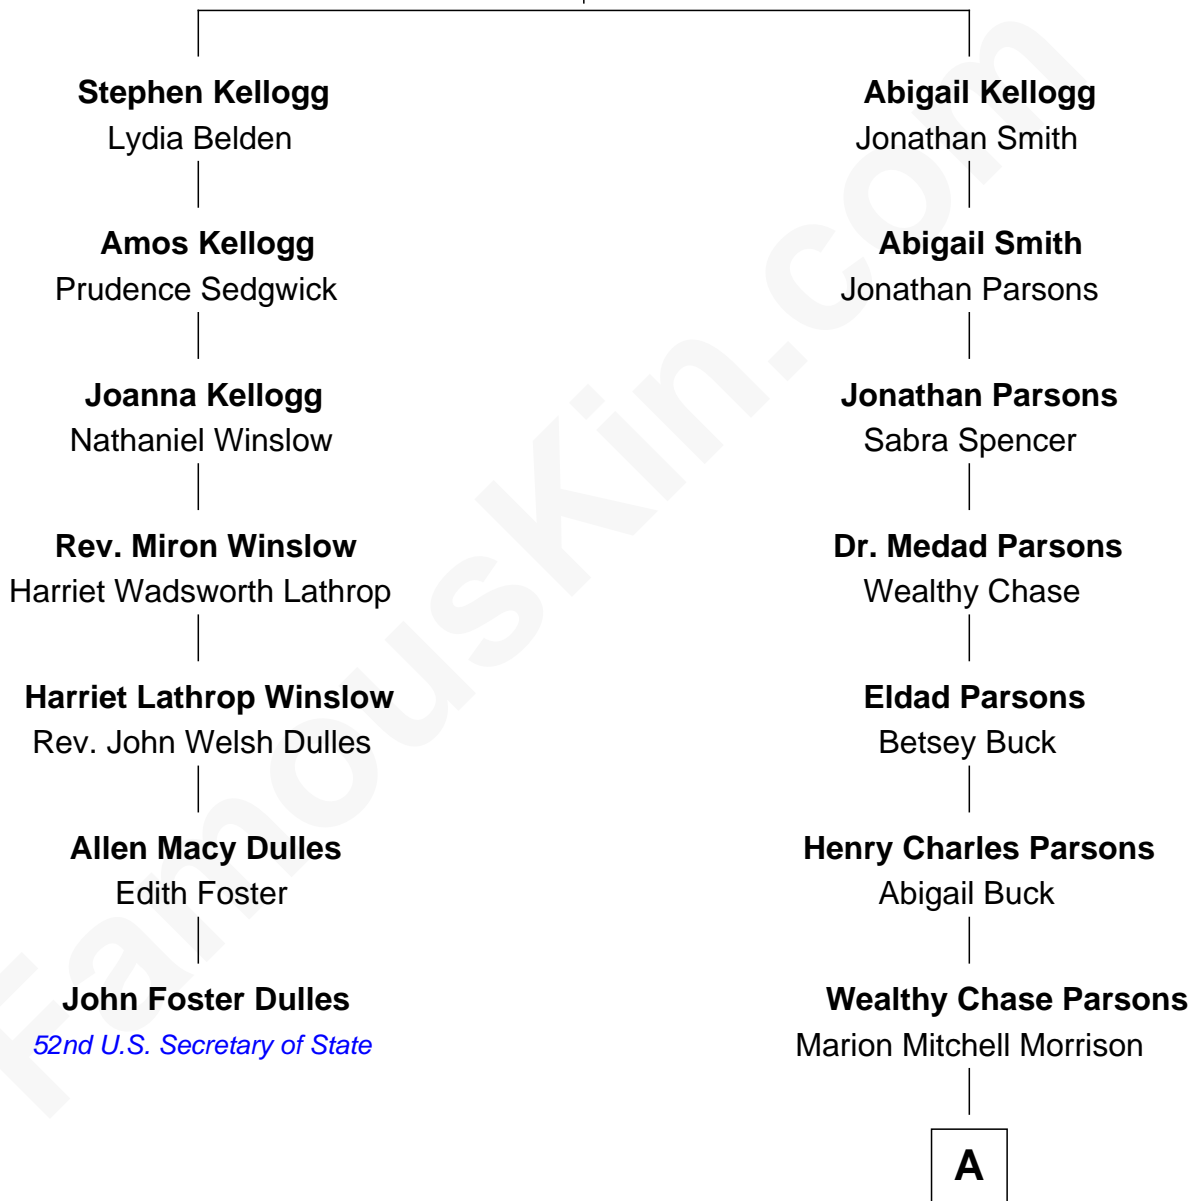

# FamousKin.com Relationship Chart of

**John Foster Dulles**

*52nd U.S. Secretary of State*

6th cousin 2 times removed of

**John Wayne**

*Movie Actor*

**Joseph Kellogg**

Abigail Terry

A

Clyde Leonard Morrison

Mary Alberta Brown

John Wayne

*Movie Actor*

FamousKin.com