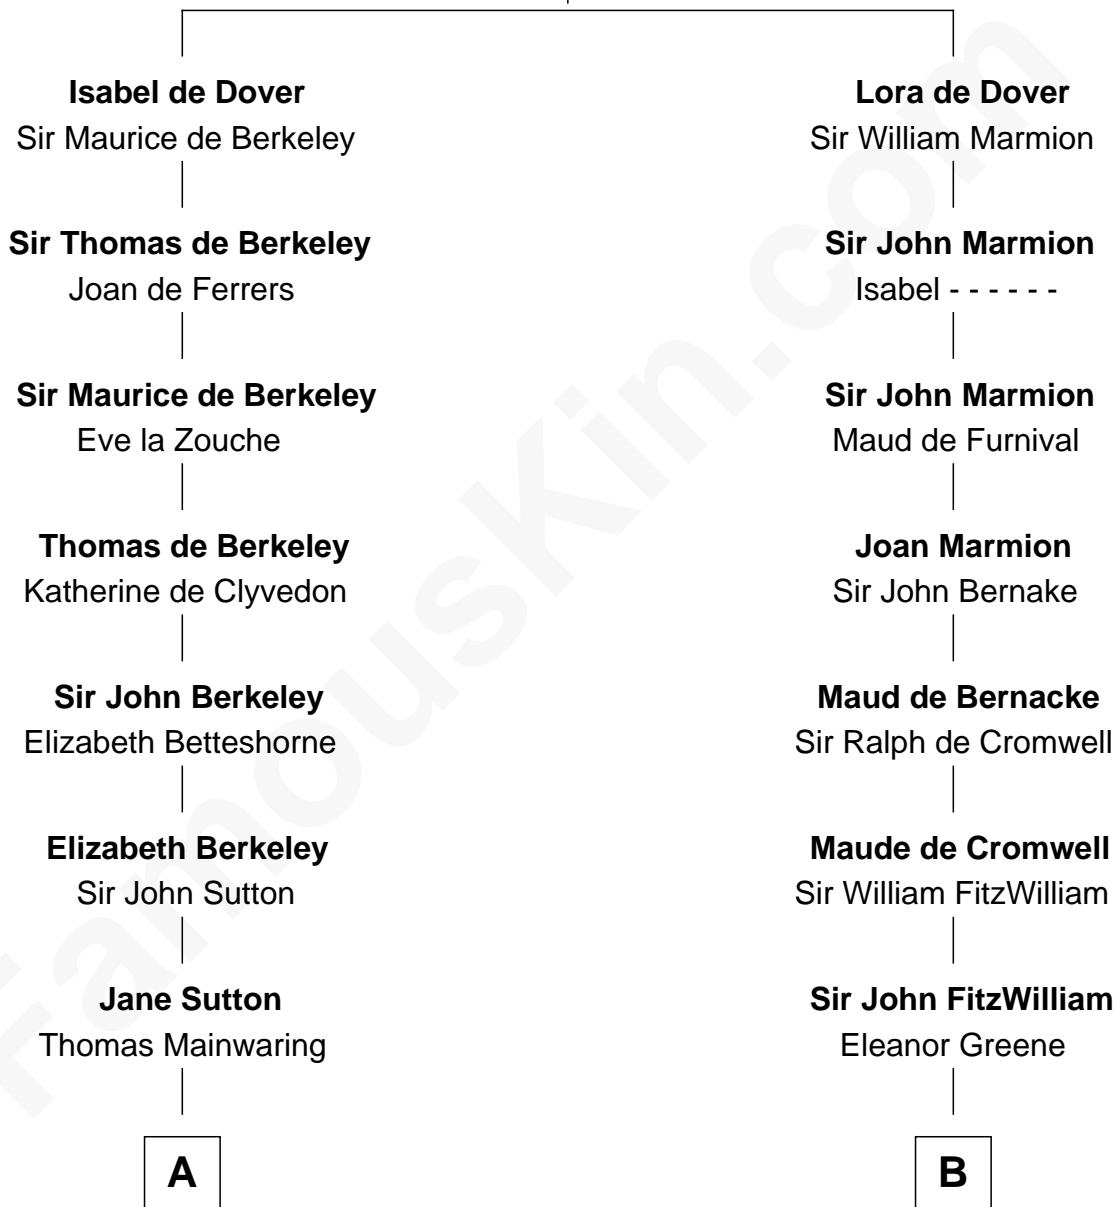

FamousKin.com Relationship Chart of

John Foster Dulles

52nd U.S. Secretary of State

18th cousin 2 times removed of

John Quincy Adams

6th U.S. President

Sir Richard FitzRoy

Rose de Dover

FamousKin.com