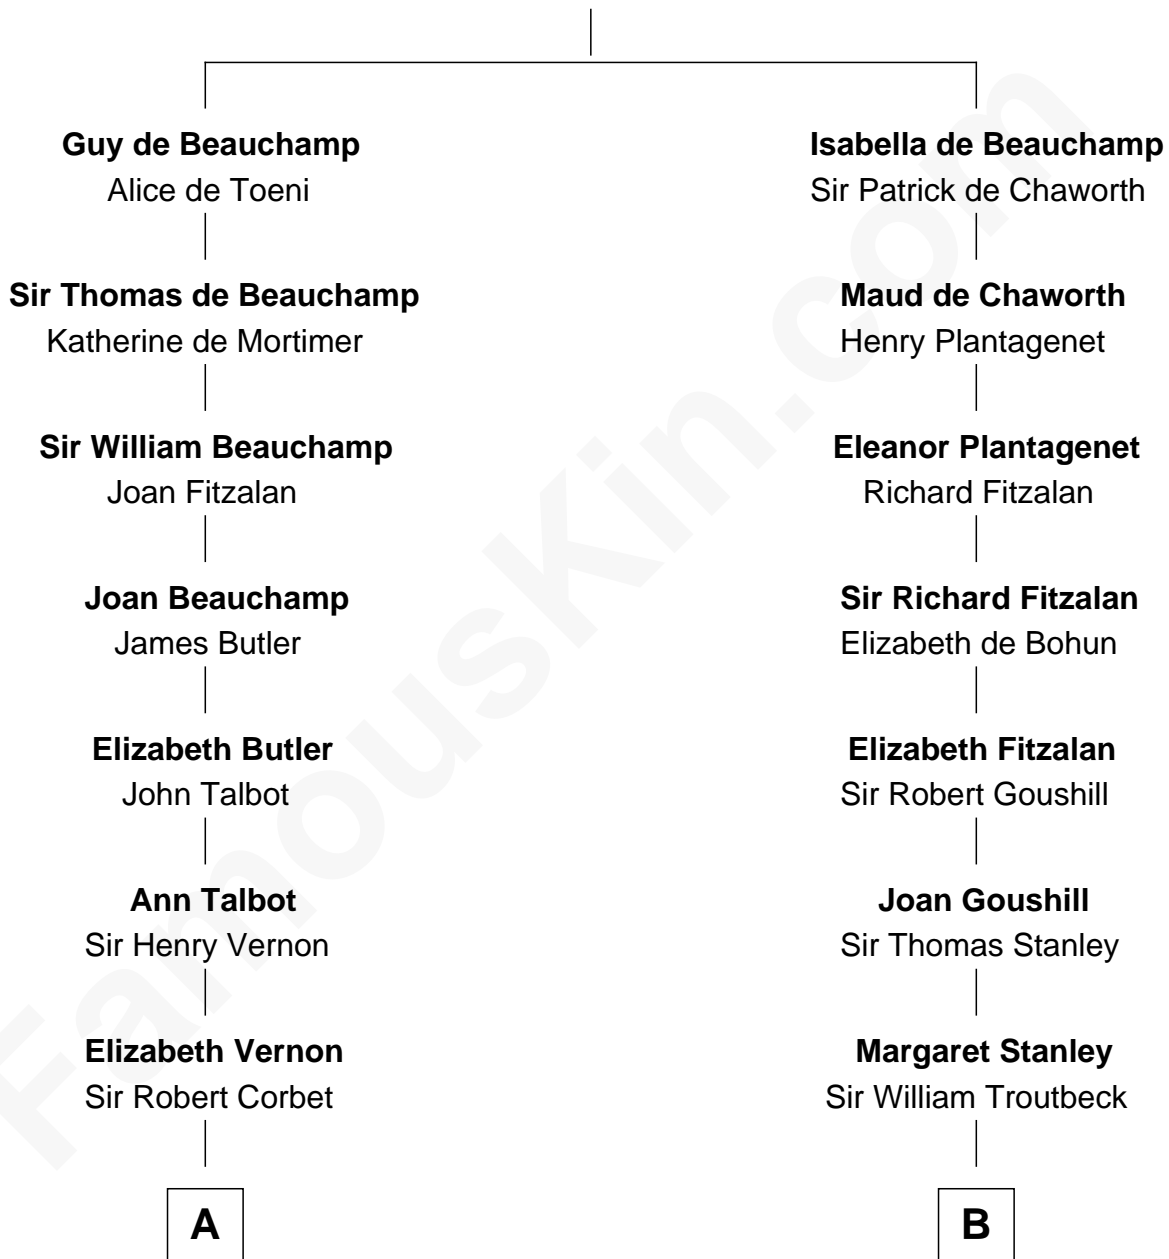

# FamousKin.com Relationship Chart of

**John Foster Dulles**

*52nd U.S. Secretary of State*

18th cousin 2 times removed of

**John Quincy Adams**

*6th U.S. President*

**William de Beauchamp**

Maud FitzJohn

FamousKin.com