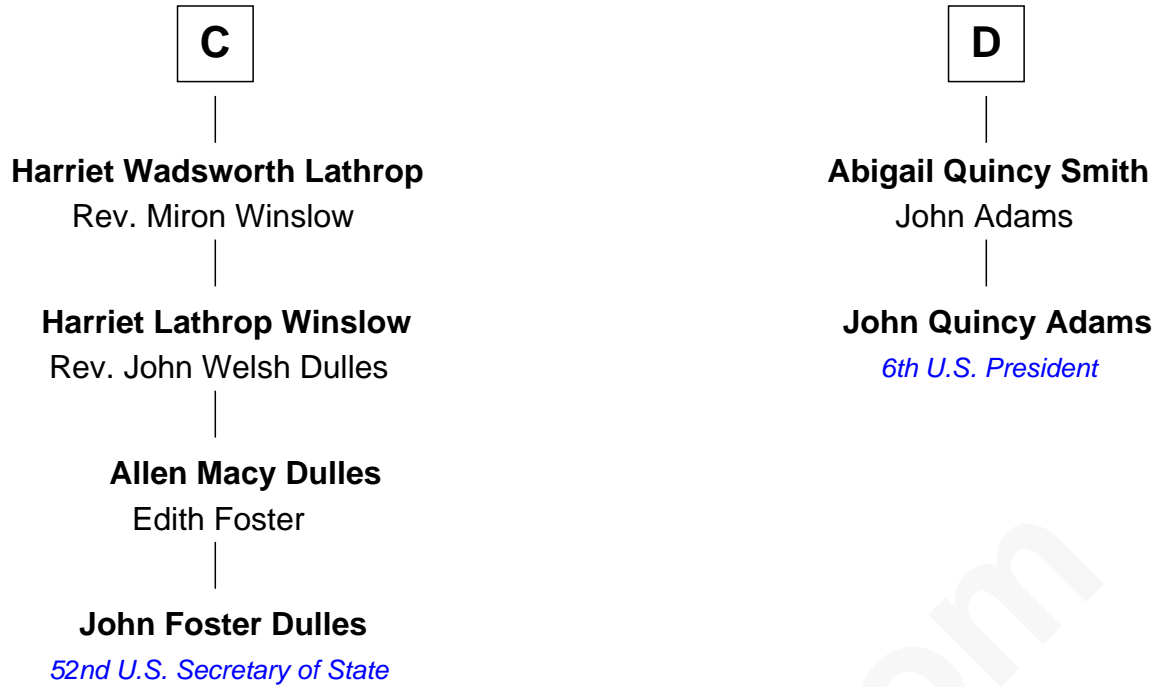

# FamousKin.com Relationship Chart of

**John Foster Dulles**

*52nd U.S. Secretary of State*

18th cousin 2 times removed of

**John Quincy Adams**

*6th U.S. President*

**William de Beauchamp**

Maud FitzJohn

FamousKin.com