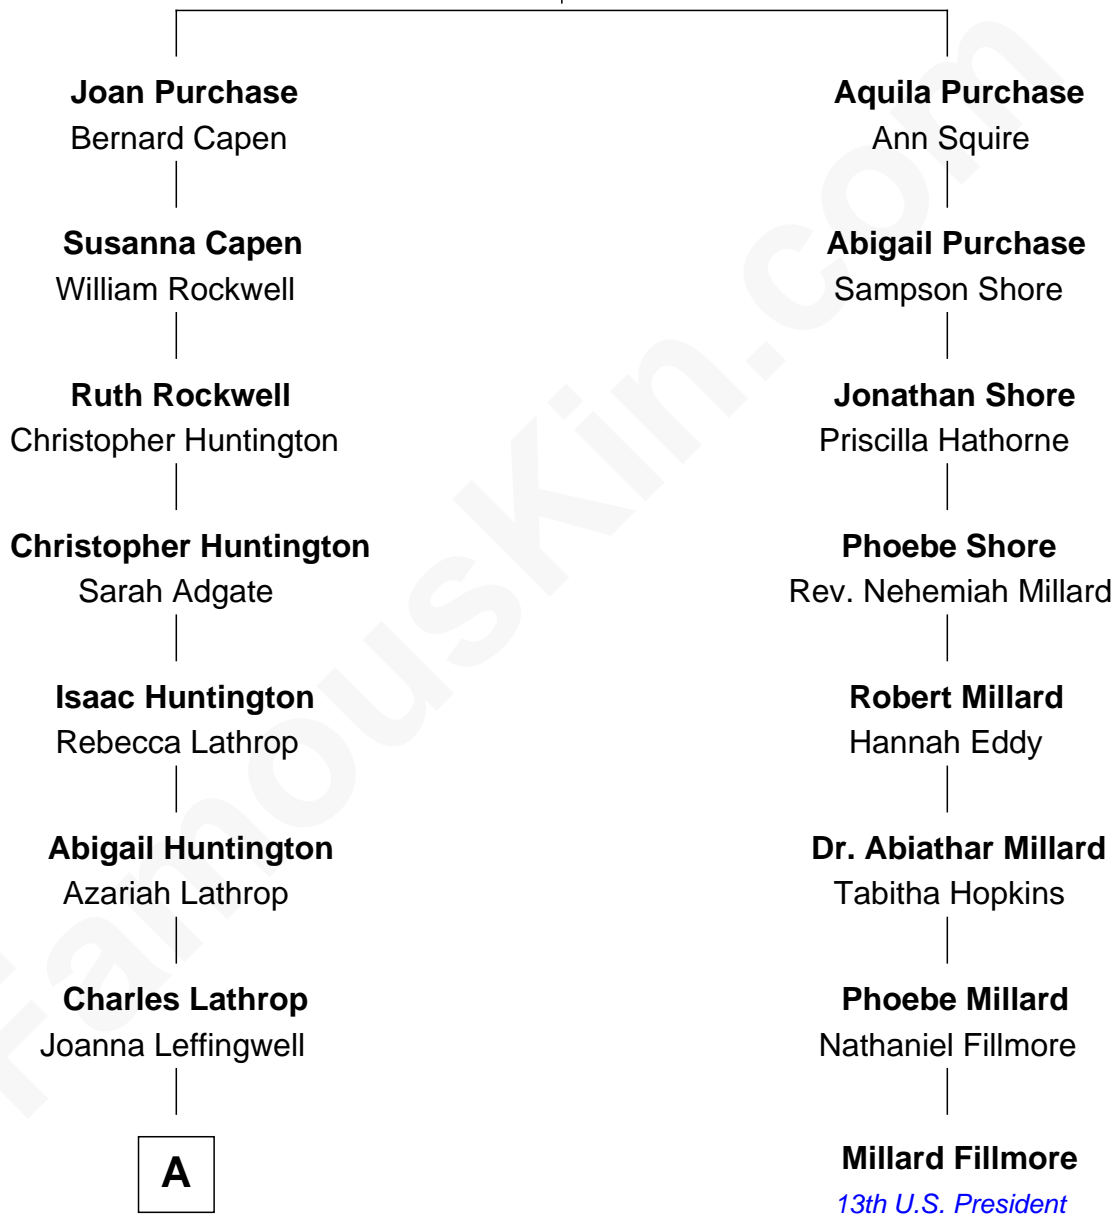

# FamousKin.com Relationship Chart of

**John Foster Dulles**

*52nd U.S. Secretary of State*

7th cousin 3 times removed of

**Millard Fillmore**

*13th U.S. President*

**Oliver Purchase**

Thomasine Harris

**A**

—  
**Harriet Wadsworth Lathrop**

Rev. Miron Winslow

—  
**Harriet Lathrop Winslow**

Rev. John Welsh Dulles

—  
**Allen Macy Dulles**

Edith Foster

—  
**John Foster Dulles**

*52nd U.S. Secretary of State*

FamousKin.com