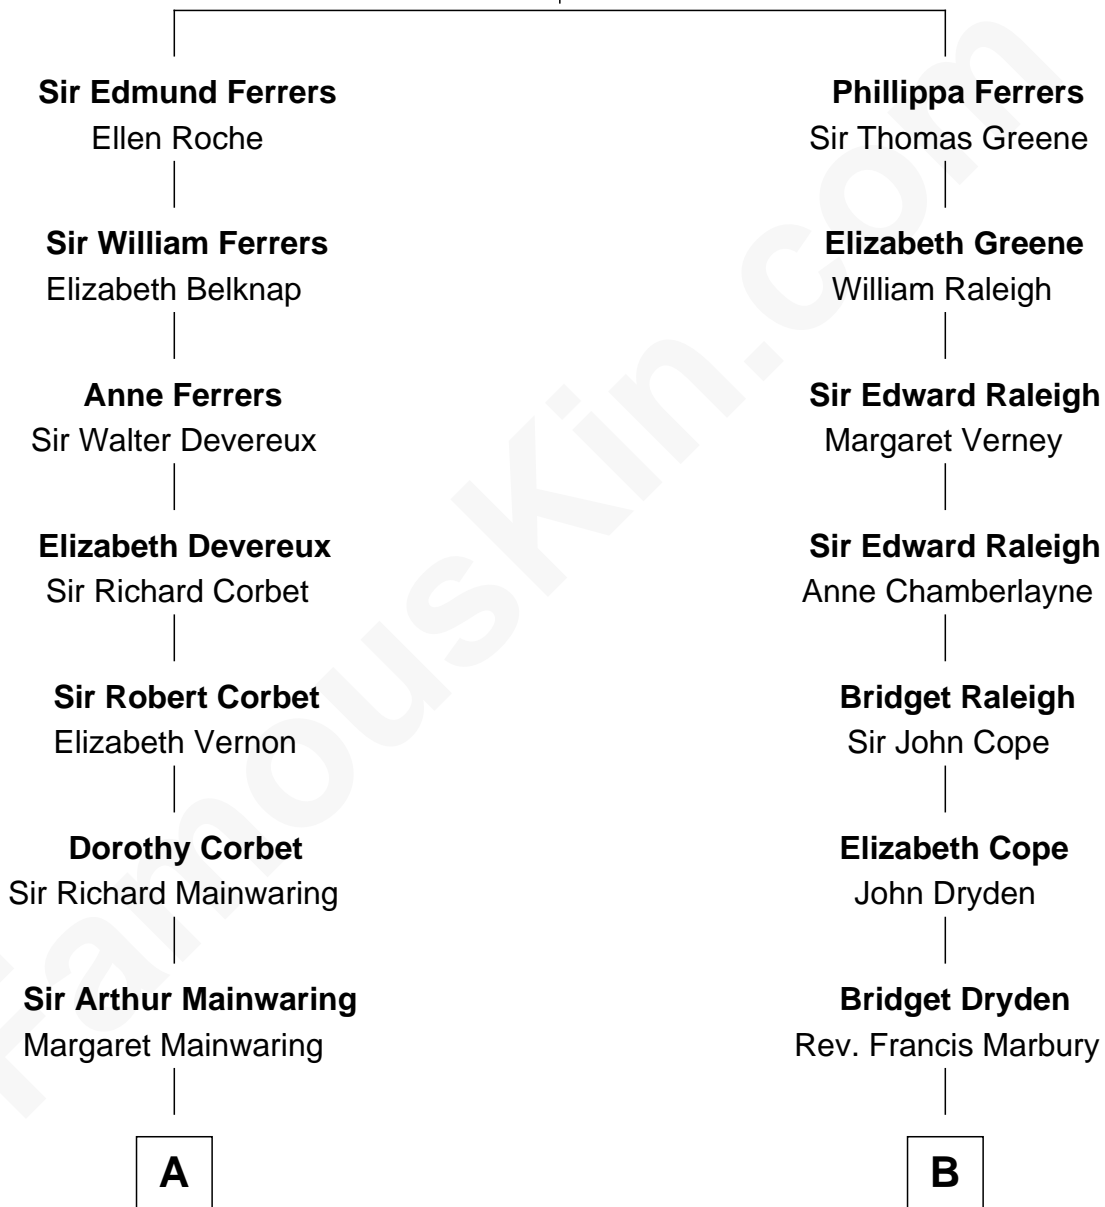

# FamousKin.com Relationship Chart of

**John Foster Dulles**

*52nd U.S. Secretary of State*

18th cousin 1 time removed of

**Ted Danson**

*TV Actor - "Cheers", "CSI"*

**Robert de Ferrers**  
Margaret Despencer

**C**

**Allen Macy Dulles**

Edith Foster

**John Foster Dulles**

*52nd U.S. Secretary of State*

**D**

**Anna Louise Allen**

Edward Bridge Danson