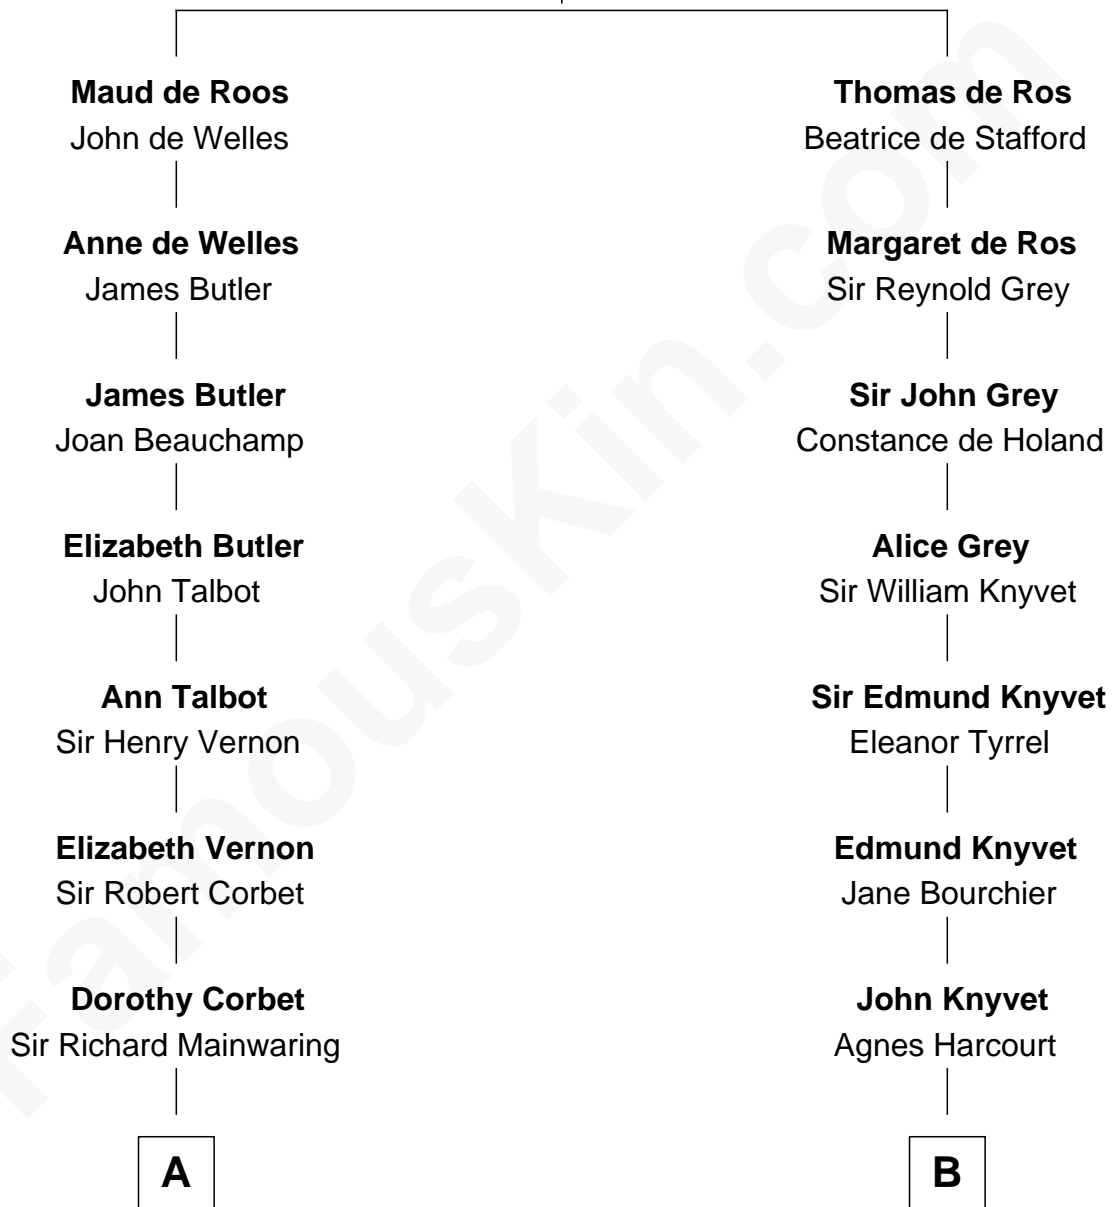

FamousKin.com Relationship Chart of

John Foster Dulles

52nd U.S. Secretary of State

19th cousin 1 time removed of

Ted Danson

TV Actor - "Cheers", "CSI"

Sir William de Ros
Margery de Badlesmere

C

Harriet Lathrop Winslow
Rev. John Welsh Dulles

Allen Macy Dulles
Edith Foster

John Foster Dulles
52nd U.S. Secretary of State

D

William Mercer Allen
Virginia Reakirt Thompson

Anna Louise Allen
Edward Bridge Danson