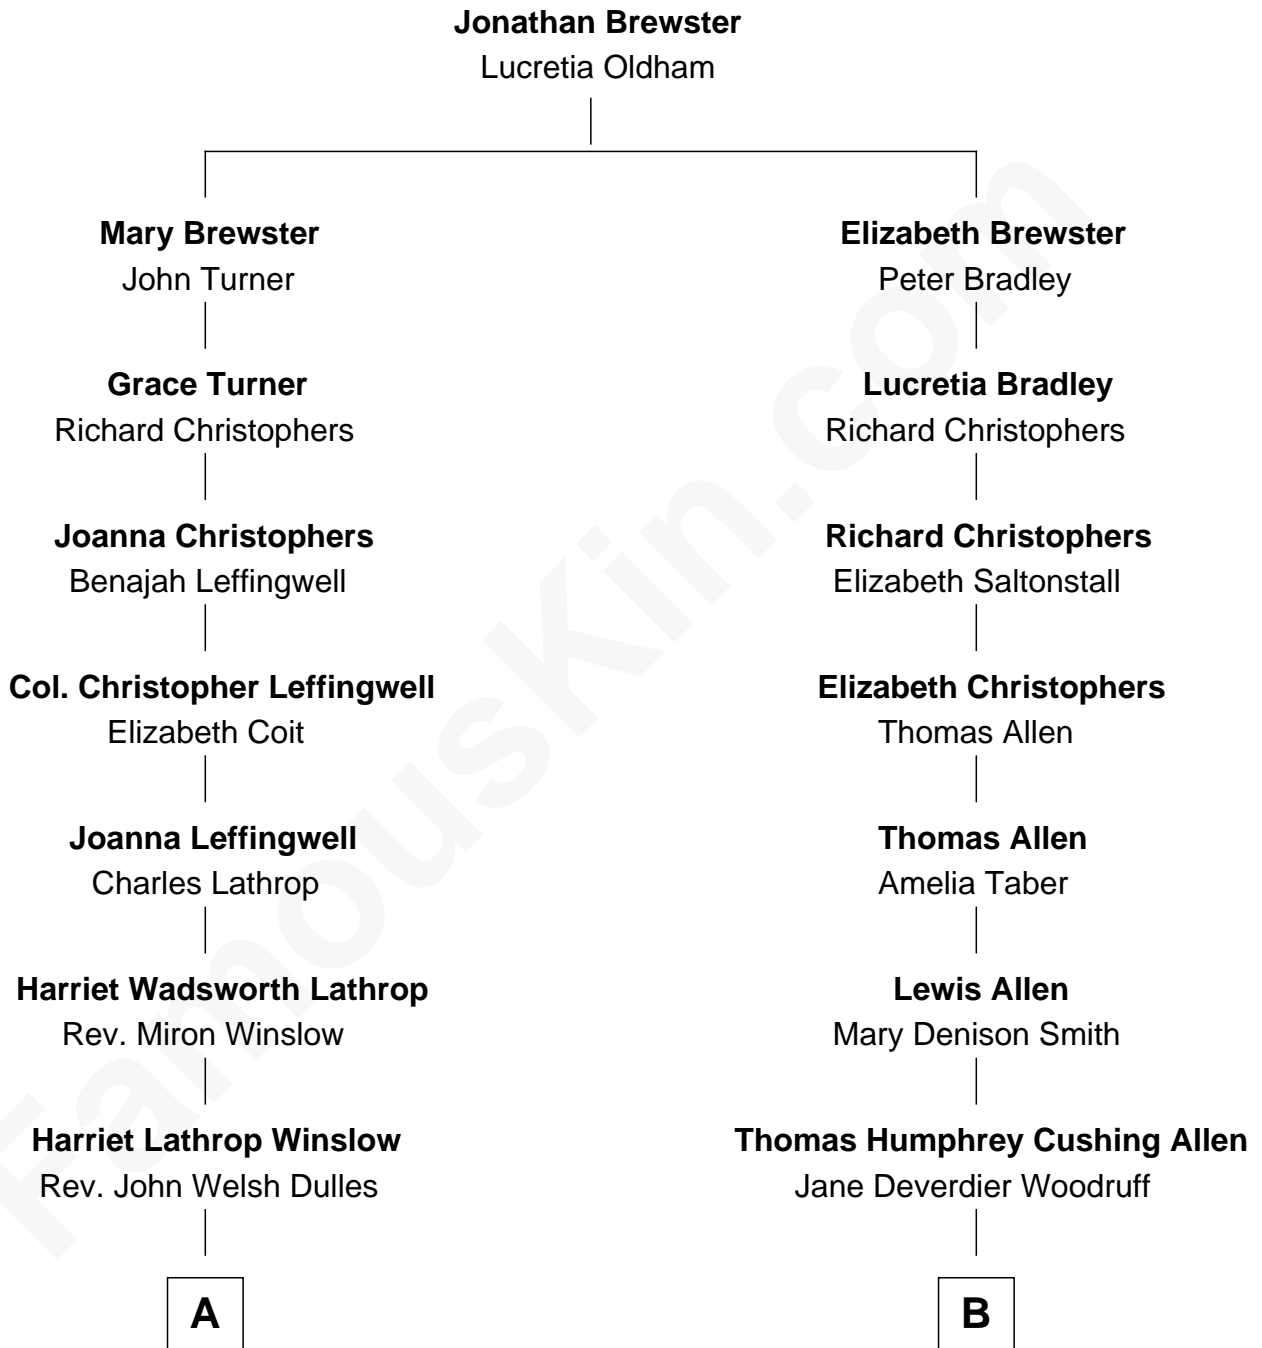

# FamousKin.com Relationship Chart of

**John Foster Dulles**

*52nd U.S. Secretary of State*

8th cousin 2 times removed of

**Ted Danson**

*TV Actor - "Cheers", "CSI"*

**A**

**Allen Macy Dulles**

Edith Foster

**John Foster Dulles**

*52nd U.S. Secretary of State*

**B**

**William Mercer Allen**

Virginia Reakirt Thompson

**Anna Louise Allen**

Edward Bridge Danson

**Edward Bridge Danson**

Jessica Harriet MacMaster

**Ted Danson**

*TV Actor - "Cheers", "CSI"*

FamousKin.com