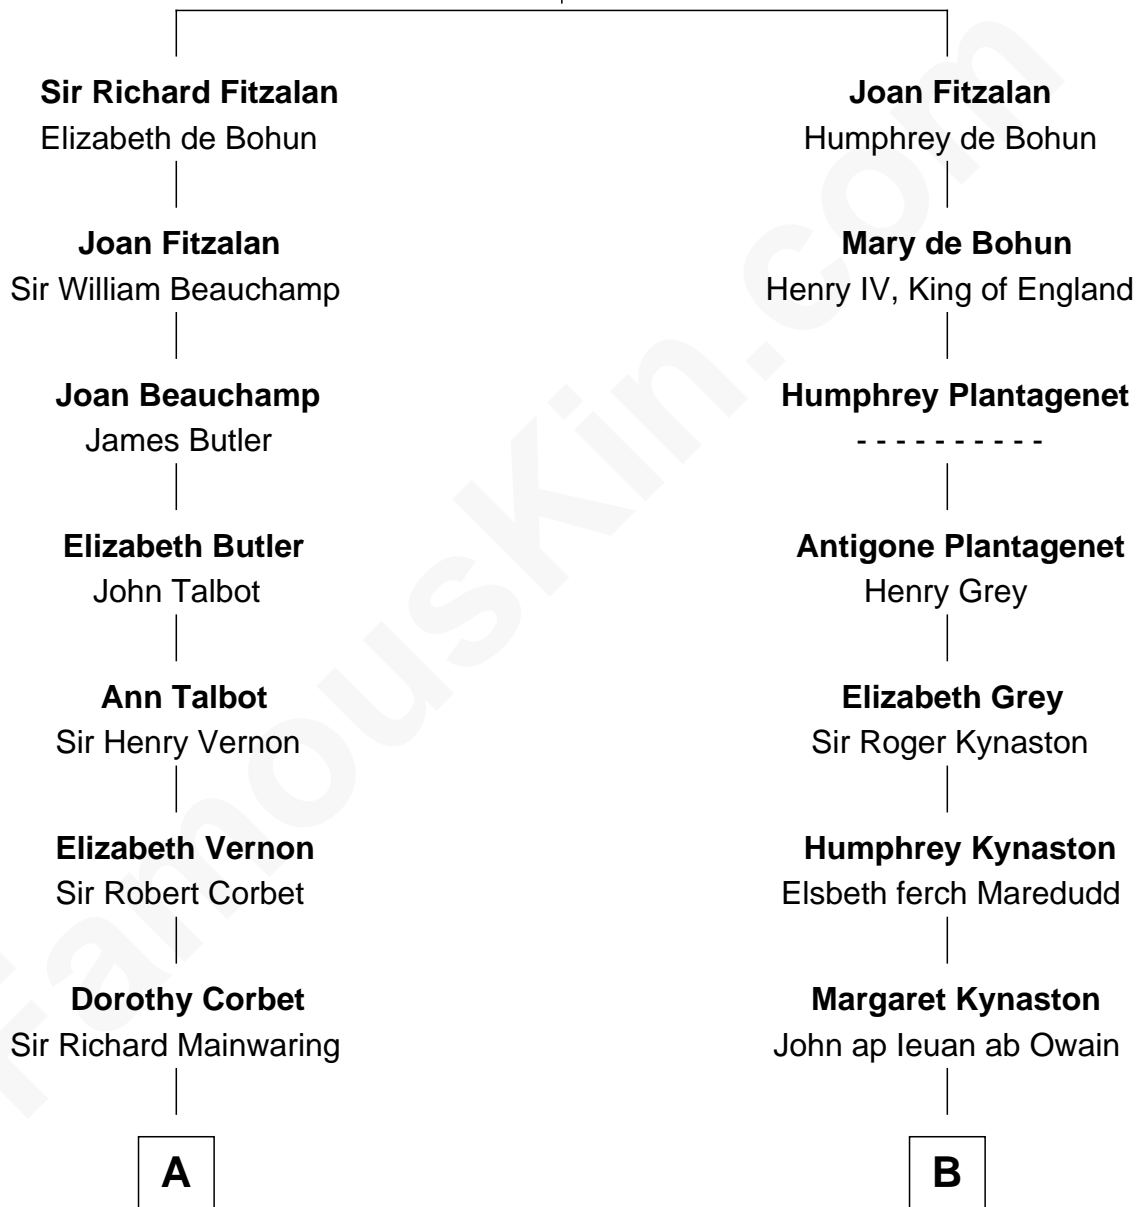

# FamousKin.com Relationship Chart of

**John Foster Dulles**

*52nd U.S. Secretary of State*

18th cousin 1 time removed of

**Orson Welles**

*Radio, Stage, and Movie Actor*

**Richard Fitzalan**  
Eleanor Plantagenet

**C**

**Harriet Lathrop Winslow**  
Rev. John Welsh Dulles

**Allen Macy Dulles**  
Edith Foster

**John Foster Dulles**  
*52nd U.S. Secretary of State*

**D**

**Richard Head Welles**  
Beatrice Ives

**Orson Welles**  
*Radio, Stage, and Movie Actor*