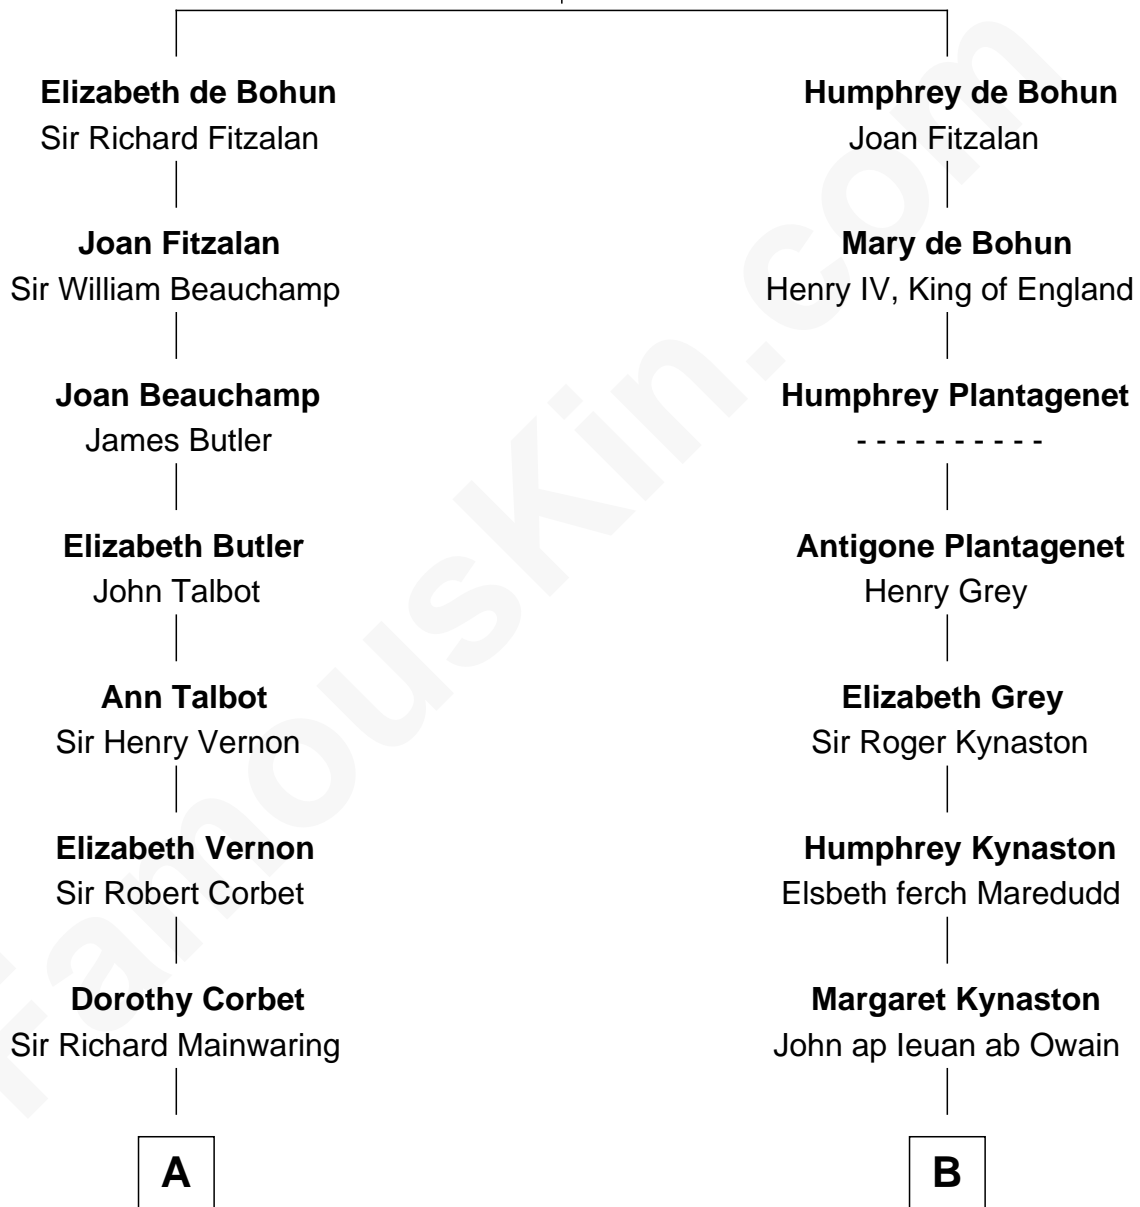

FamousKin.com Relationship Chart of

John Foster Dulles

52nd U.S. Secretary of State

18th cousin 1 time removed of

Orson Welles

Radio, Stage, and Movie Actor

Sir William de Bohun
Elizabeth de Badlesmere

C

Harriet Lathrop Winslow
Rev. John Welsh Dulles

Allen Macy Dulles
Edith Foster

John Foster Dulles
52nd U.S. Secretary of State

D

Richard Head Welles
Beatrice Ives

Orson Welles
Radio, Stage, and Movie Actor

FamousKin.com