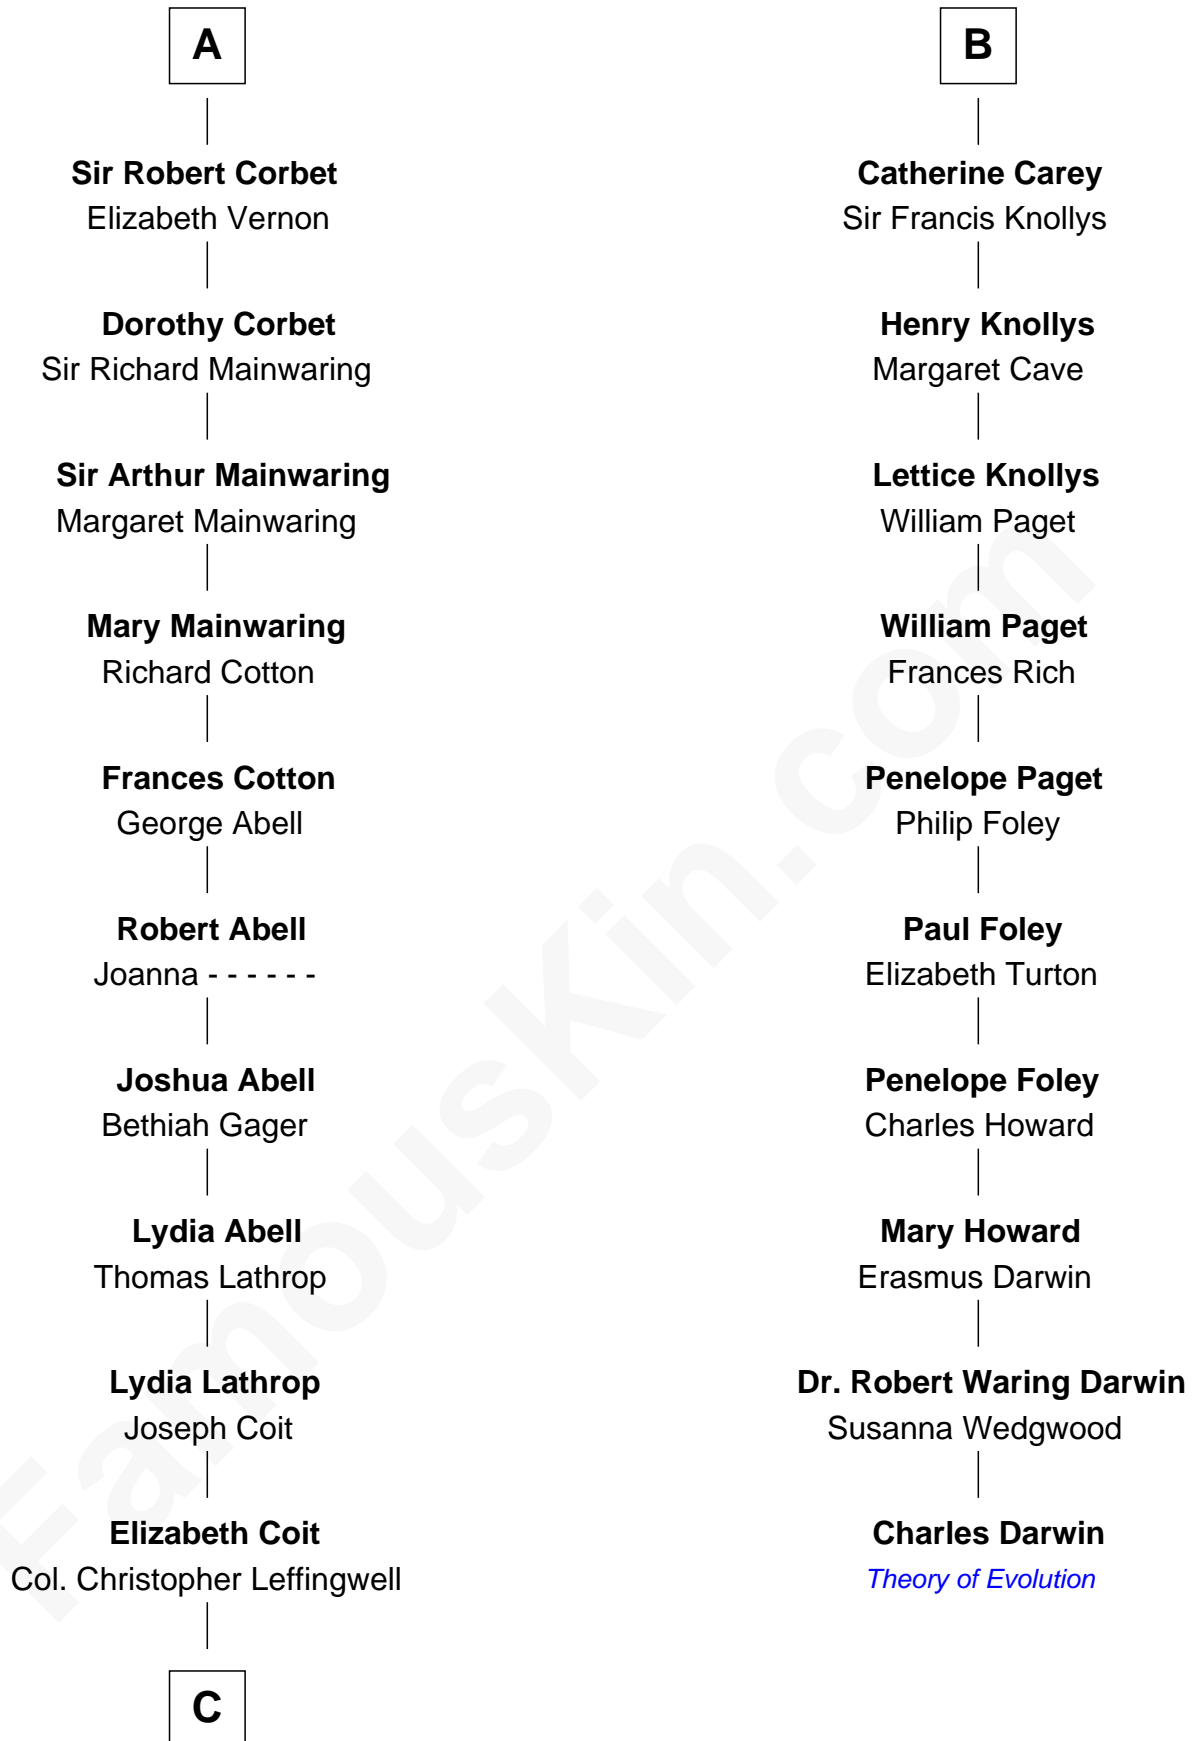

# FamousKin.com Relationship Chart of

**John Foster Dulles**

*52nd U.S. Secretary of State*

16th cousin 5 times removed of

**Charles Darwin**

*Theory of Evolution*

**C**

**Joanna Leffingwell**

Charles Lathrop

**Harriet Wadsworth Lathrop**

Rev. Miron Winslow

**Harriet Lathrop Winslow**

Rev. John Welsh Dulles

**Allen Macy Dulles**

Edith Foster

**John Foster Dulles**