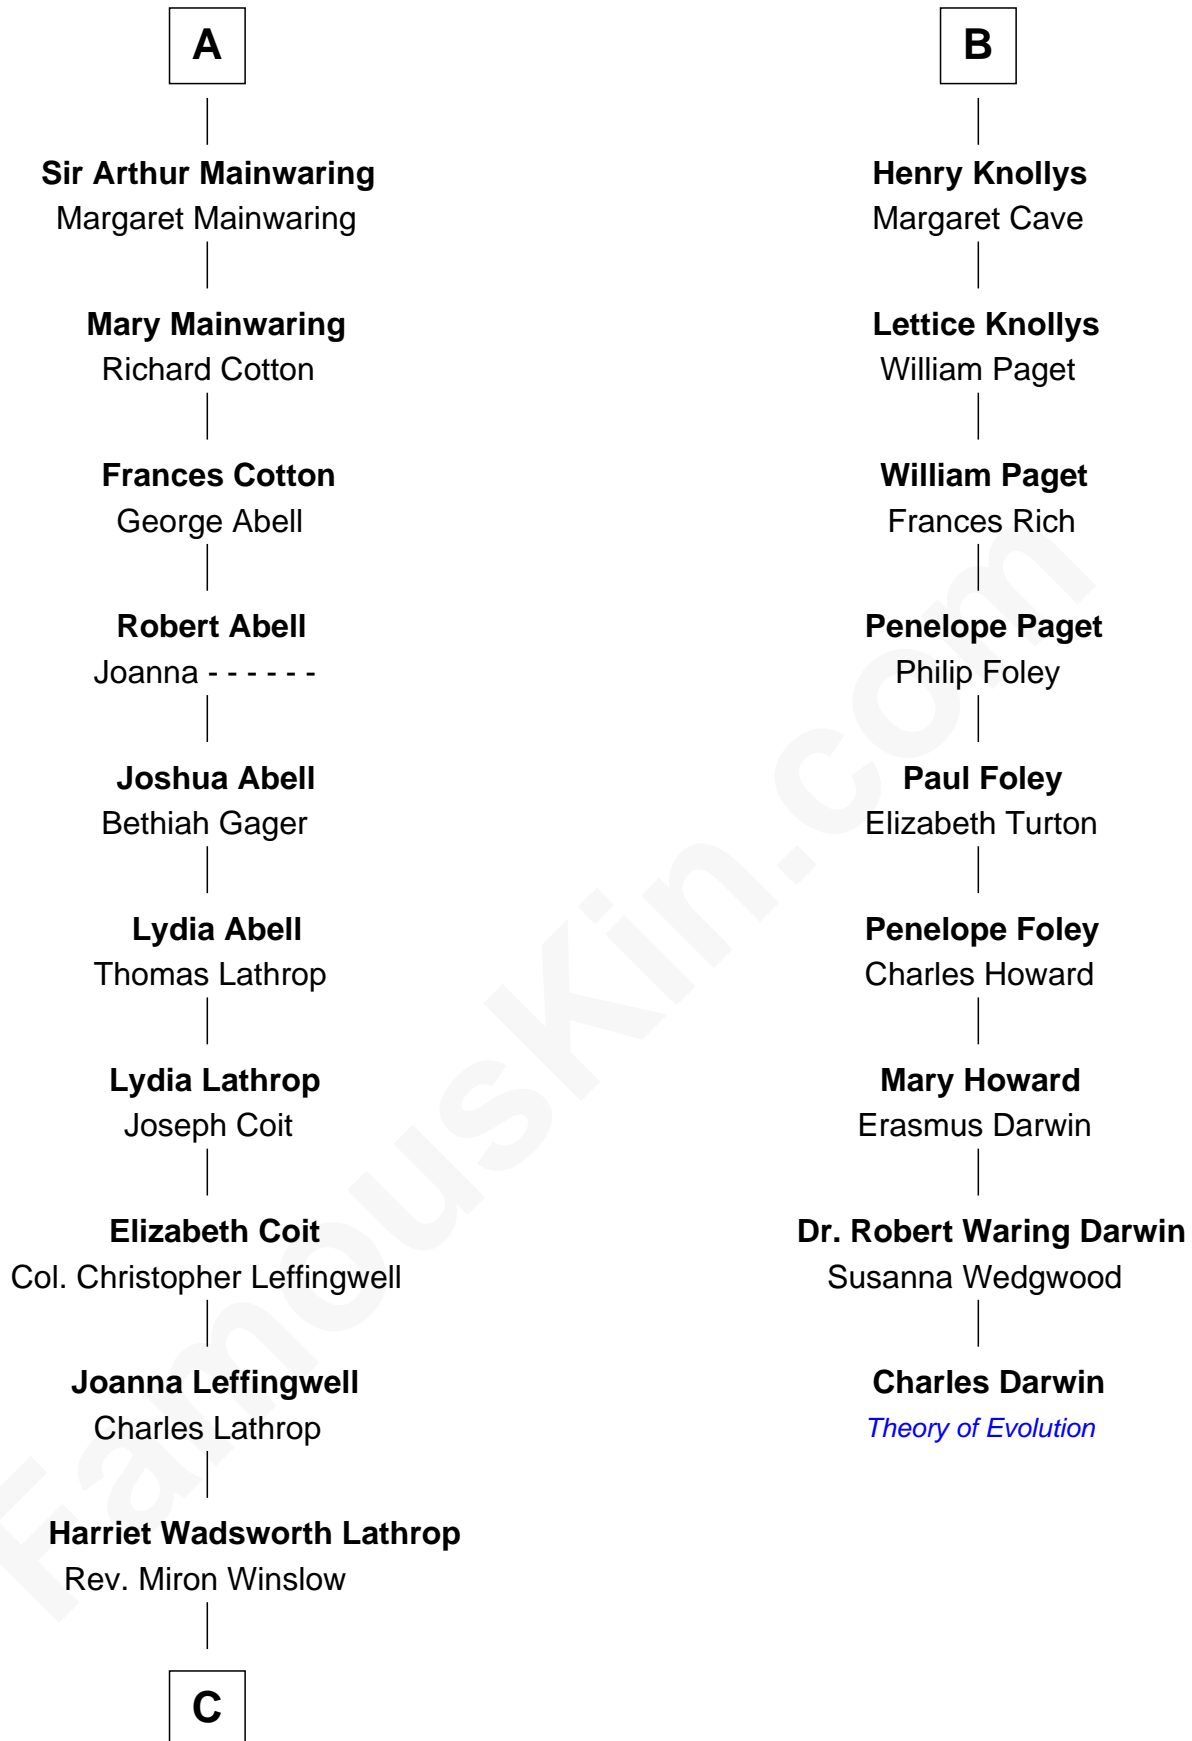

# FamousKin.com Relationship Chart of

**John Foster Dulles**

*52nd U.S. Secretary of State*

15th cousin 4 times removed of

**Charles Darwin**

*Theory of Evolution*

C

Harriet Lathrop Winslow