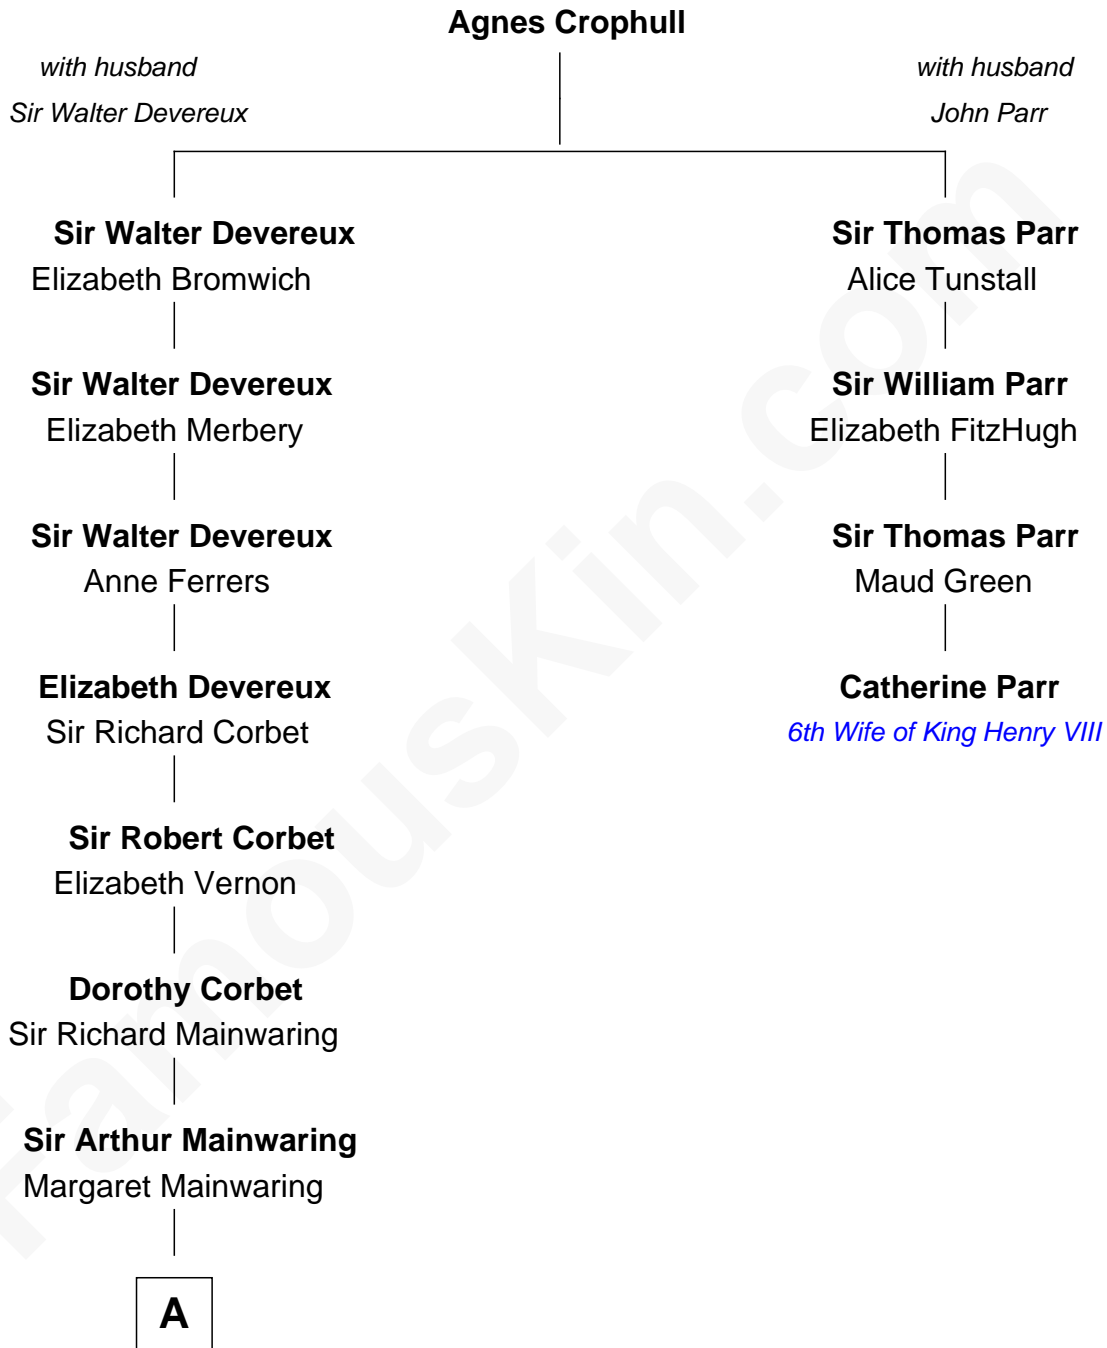

# FamousKin.com Relationship Chart of

**John Foster Dulles**

*52nd U.S. Secretary of State*

3rd cousin 15 times removed of

**Catherine Parr**

*6th Wife of King Henry VIII*

**B**

Allen Macy Dulles

Edith Foster

John Foster Dulles

*52nd U.S. Secretary of State*

FamousKin.com