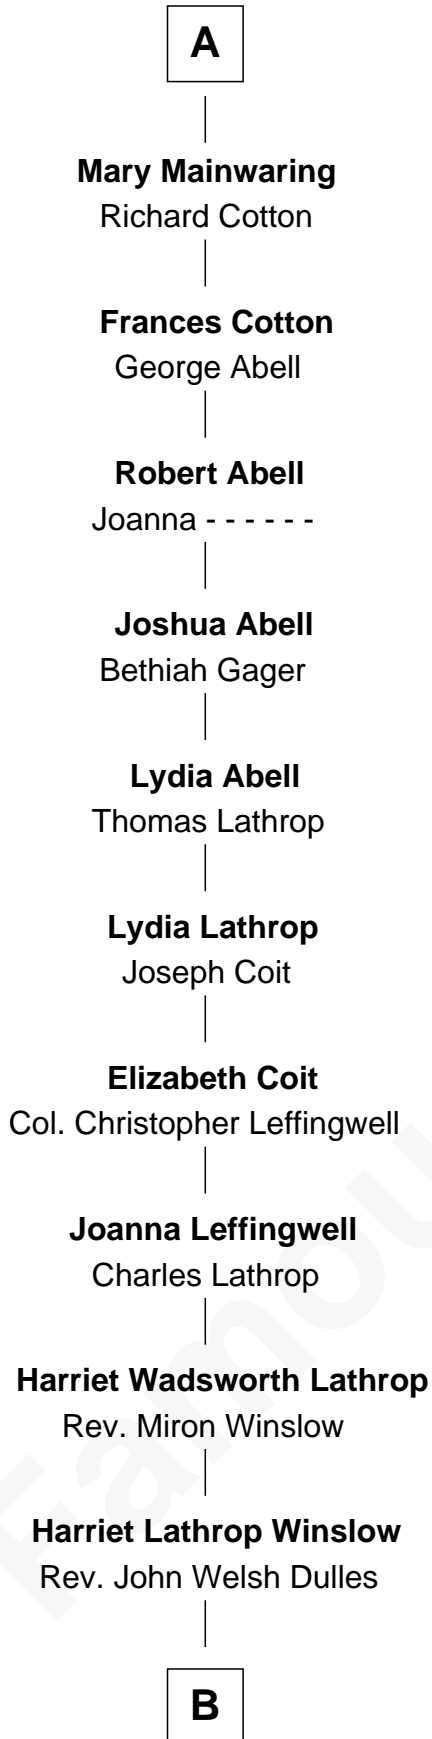

# FamousKin.com Relationship Chart of

**John Foster Dulles**

*52nd U.S. Secretary of State*

3rd cousin 15 times removed of

**Catherine Parr**

*6th Wife of King Henry VIII*

**B**

Allen Macy Dulles