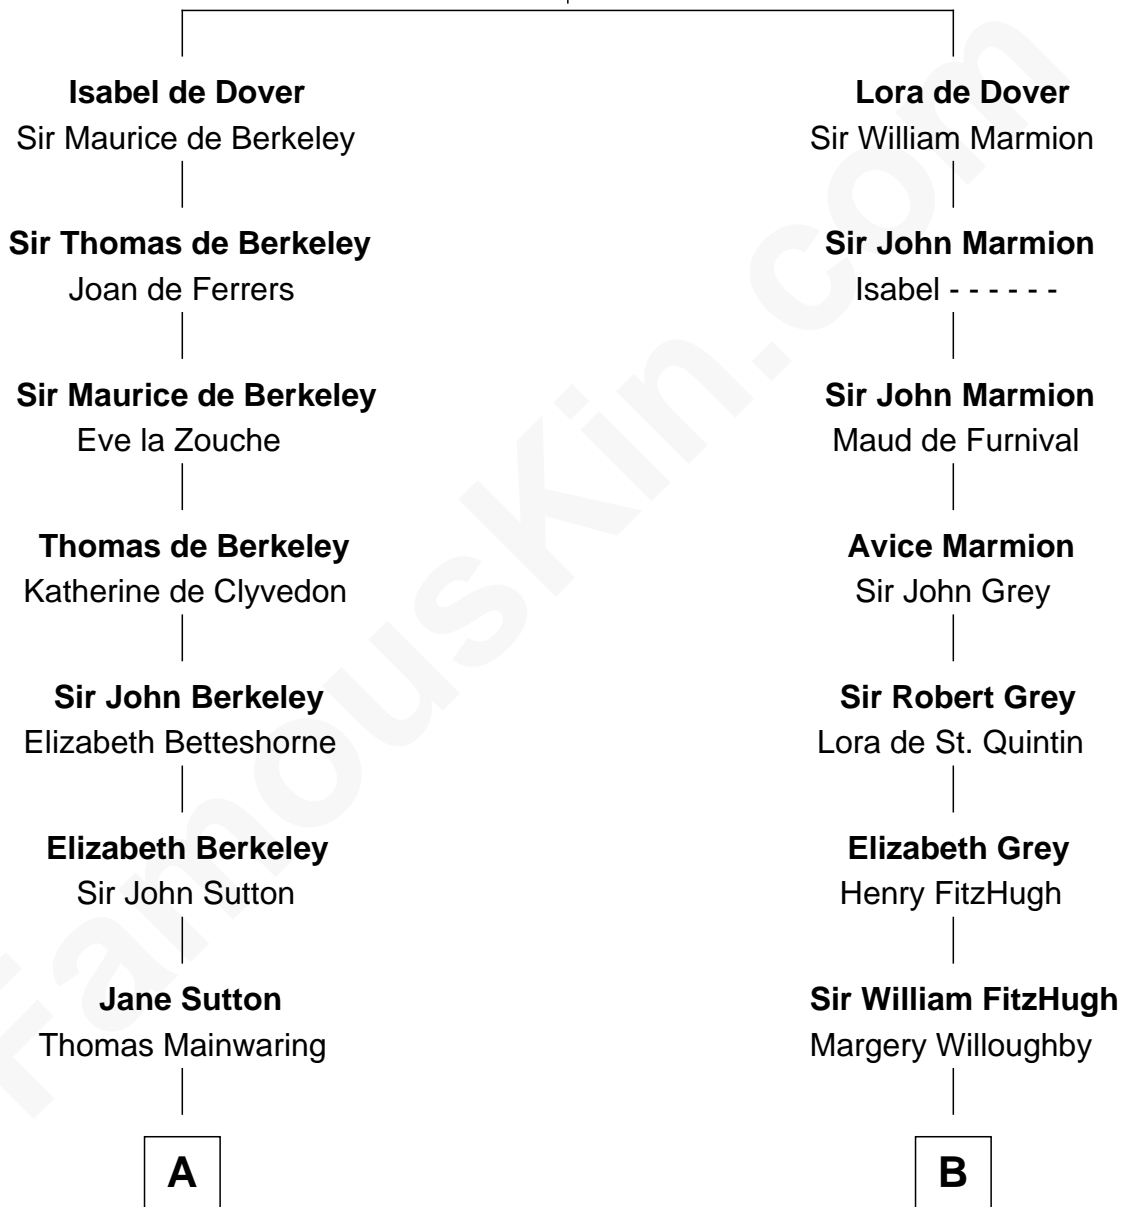

# FamousKin.com Relationship Chart of

**John Foster Dulles**

*52nd U.S. Secretary of State*

10th cousin 10 times removed of

**Catherine Parr**

*6th Wife of King Henry VIII*

**Sir Richard FitzRoy**

Rose de Dover

**C**

—  
**Harriet Wadsworth Lathrop**

Rev. Miron Winslow

—  
**Harriet Lathrop Winslow**

Rev. John Welsh Dulles

—  
**Allen Macy Dulles**

Edith Foster

—  
**John Foster Dulles**

*52nd U.S. Secretary of State*

FamousKin.com