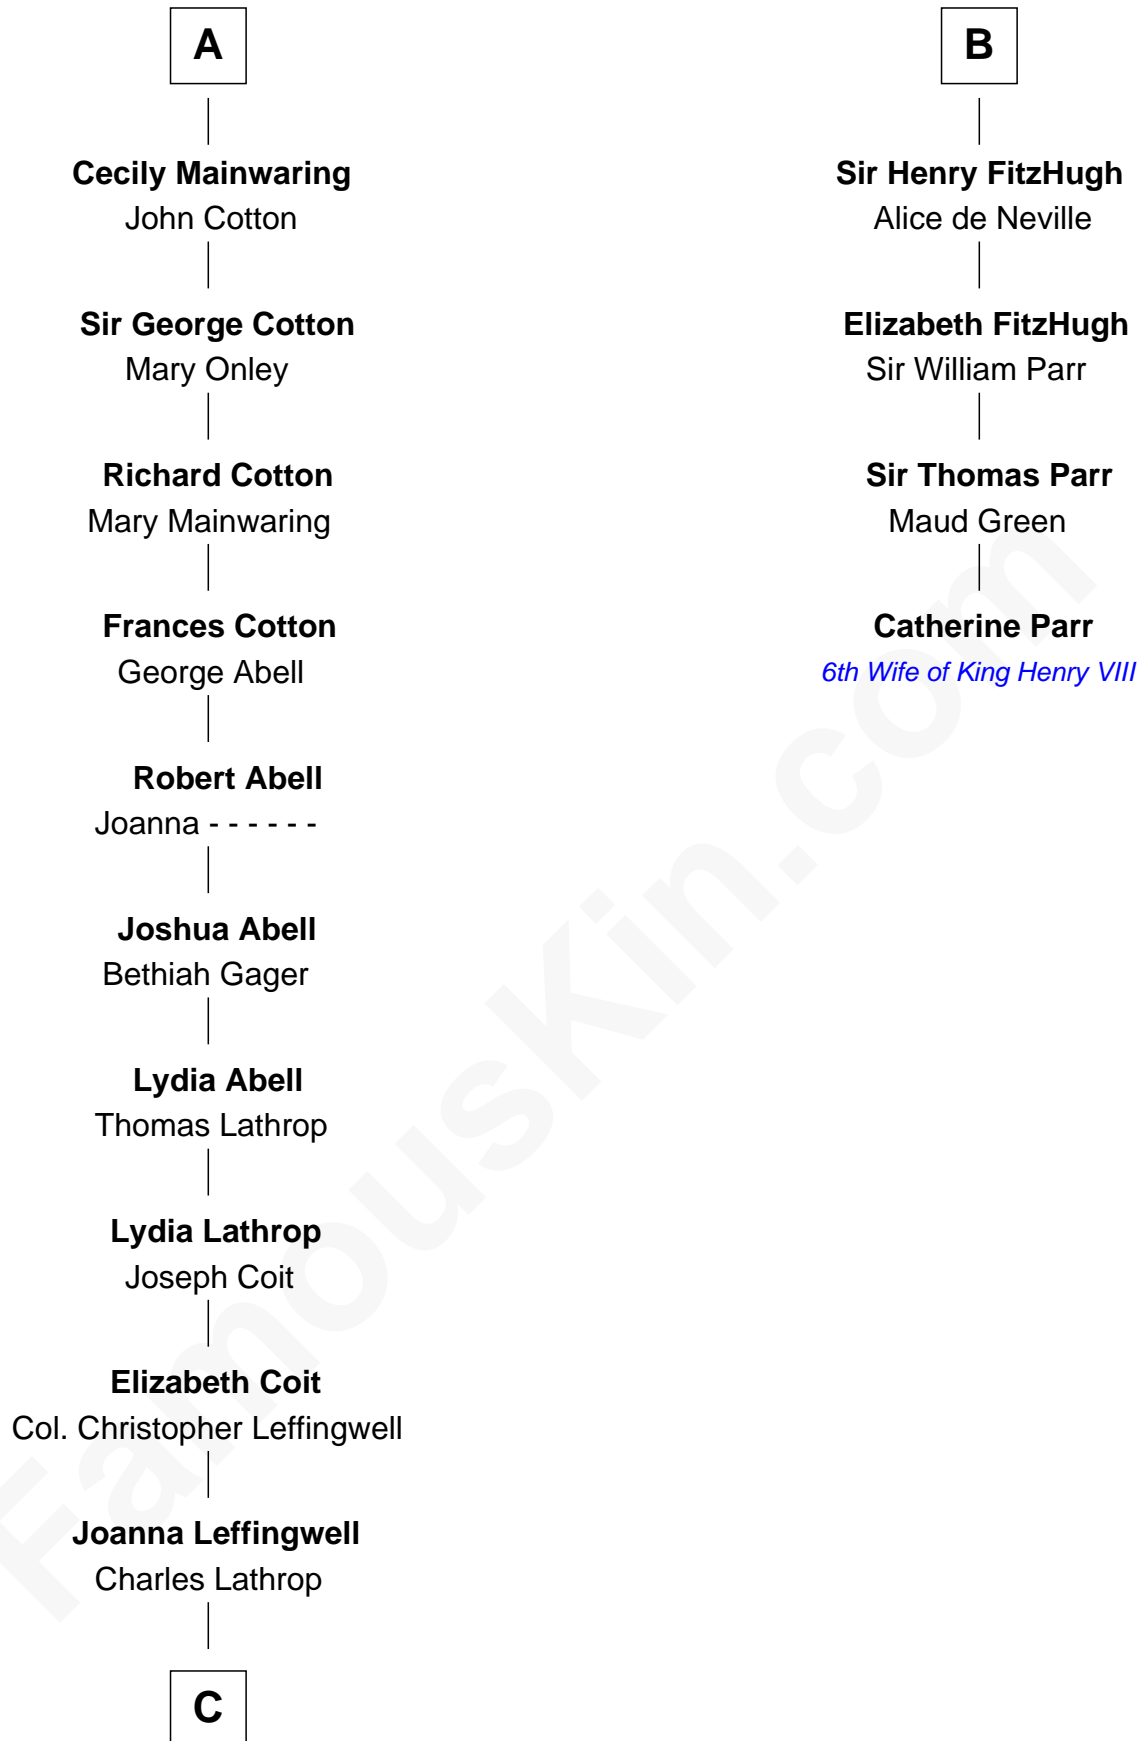

# FamousKin.com Relationship Chart of

**John Foster Dulles**

*52nd U.S. Secretary of State*

10th cousin 10 times removed of

**Catherine Parr**

*6th Wife of King Henry VIII*

**Sir Richard FitzRoy**

Rose de Dover

**C**

—  
**Harriet Wadsworth Lathrop**

Rev. Miron Winslow

—  
**Harriet Lathrop Winslow**

Rev. John Welsh Dulles

—  
**Allen Macy Dulles**

Edith Foster

—  
**John Foster Dulles**