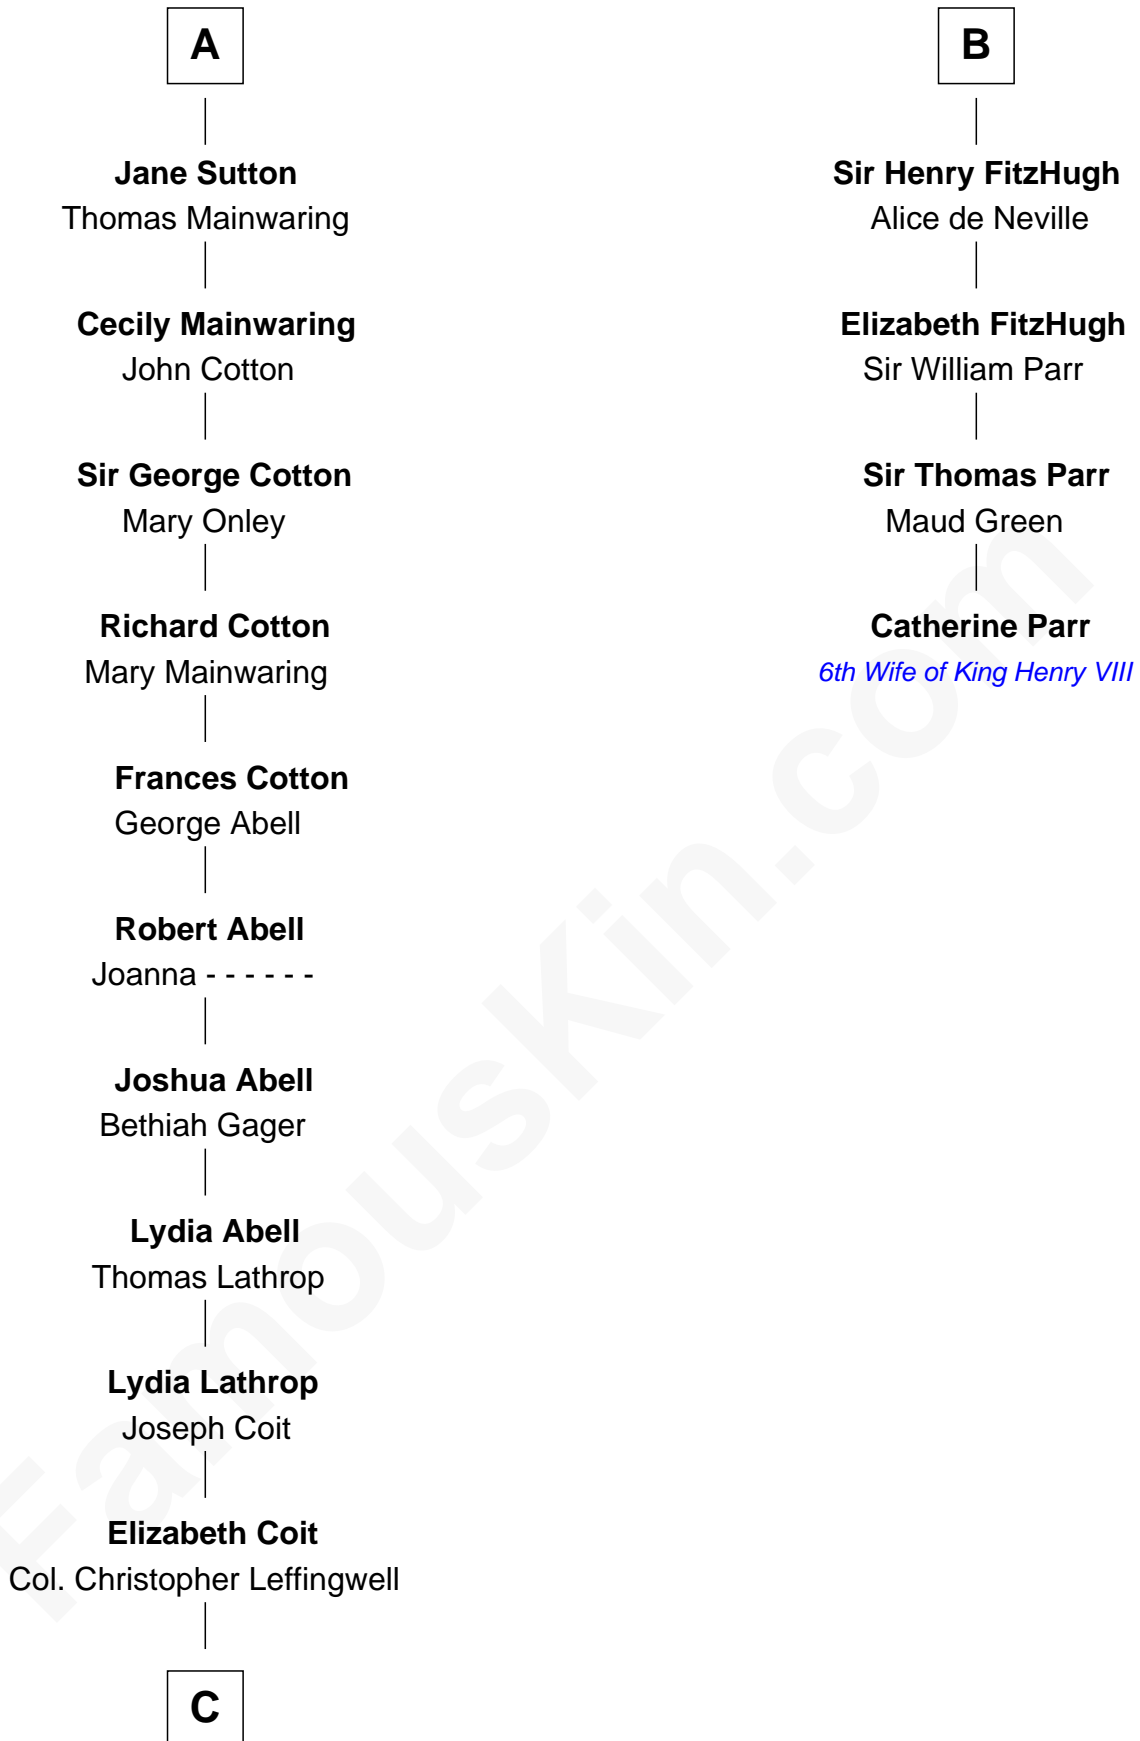

FamousKin.com Relationship Chart of

John Foster Dulles

52nd U.S. Secretary of State

10th cousin 11 times removed of

Catherine Parr

6th Wife of King Henry VIII

C

Joanna Leffingwell

Charles Lathrop

Harriet Wadsworth Lathrop

Rev. Miron Winslow

Harriet Lathrop Winslow

Rev. John Welsh Dulles

Allen Macy Dulles

Edith Foster

John Foster Dulles

52nd U.S. Secretary of State

FamousKin.com