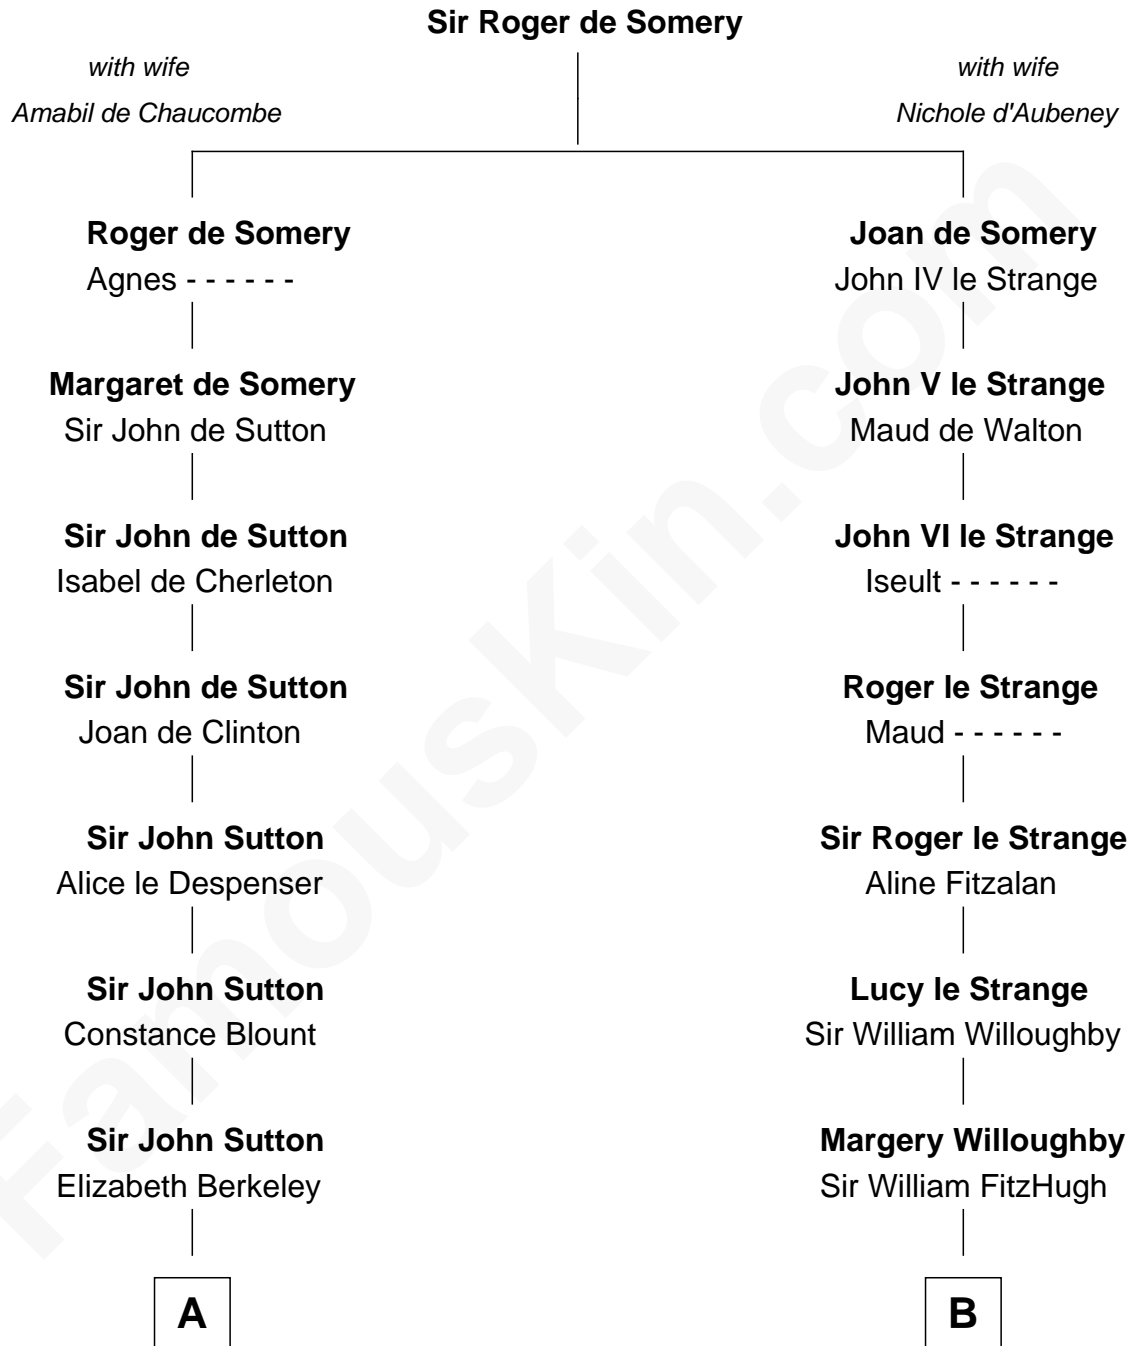

FamousKin.com Relationship Chart of

John Foster Dulles

52nd U.S. Secretary of State

10th cousin 11 times removed of

Catherine Parr

6th Wife of King Henry VIII

C

Joanna Leffingwell

Charles Lathrop

Harriet Wadsworth Lathrop

Rev. Miron Winslow

Harriet Lathrop Winslow

Rev. John Welsh Dulles

Allen Macy Dulles

Edith Foster

John Foster Dulles