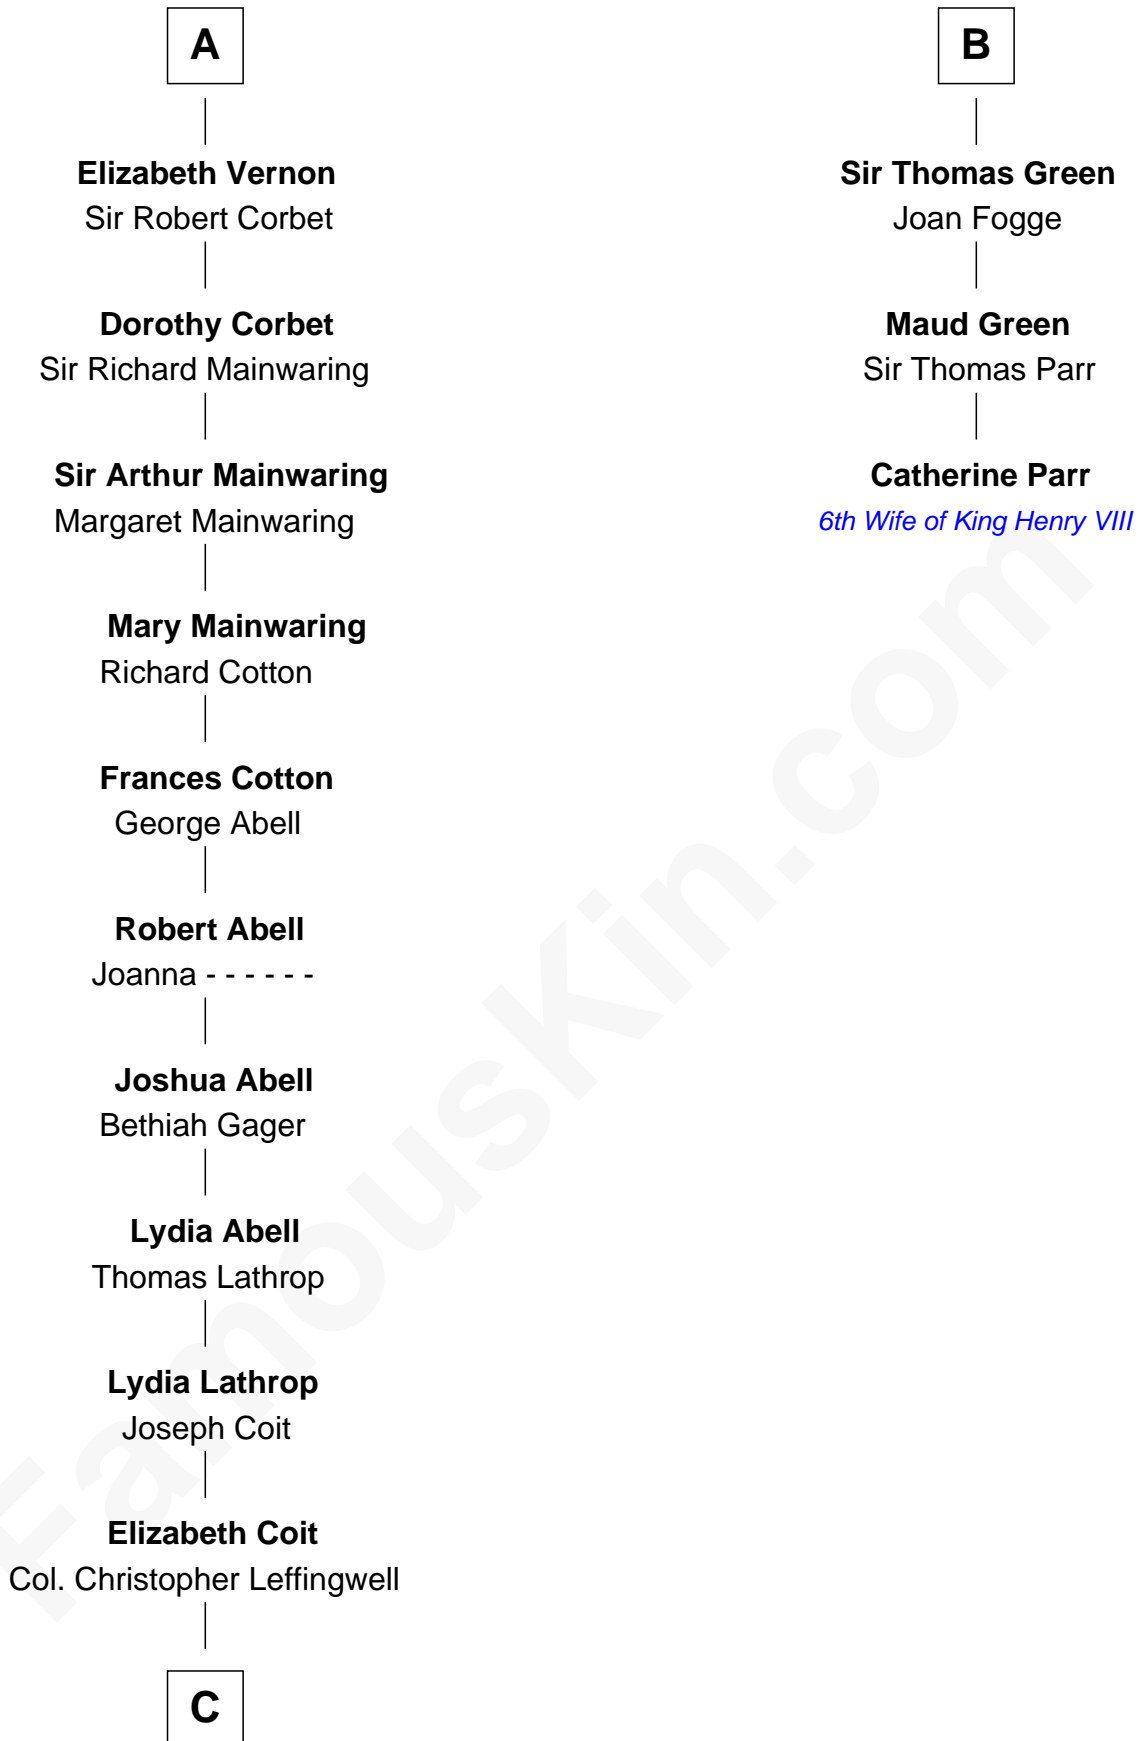

FamousKin.com Relationship Chart of

John Foster Dulles

52nd U.S. Secretary of State

9th cousin 12 times removed of

Catherine Parr

6th Wife of King Henry VIII

Sir John FitzGeoffrey

Isabel le Bigod

C

—
Joanna Leffingwell

Charles Lathrop

—
Harriet Wadsworth Lathrop

Rev. Miron Winslow

—
Harriet Lathrop Winslow

Rev. John Welsh Dulles

—
Allen Macy Dulles