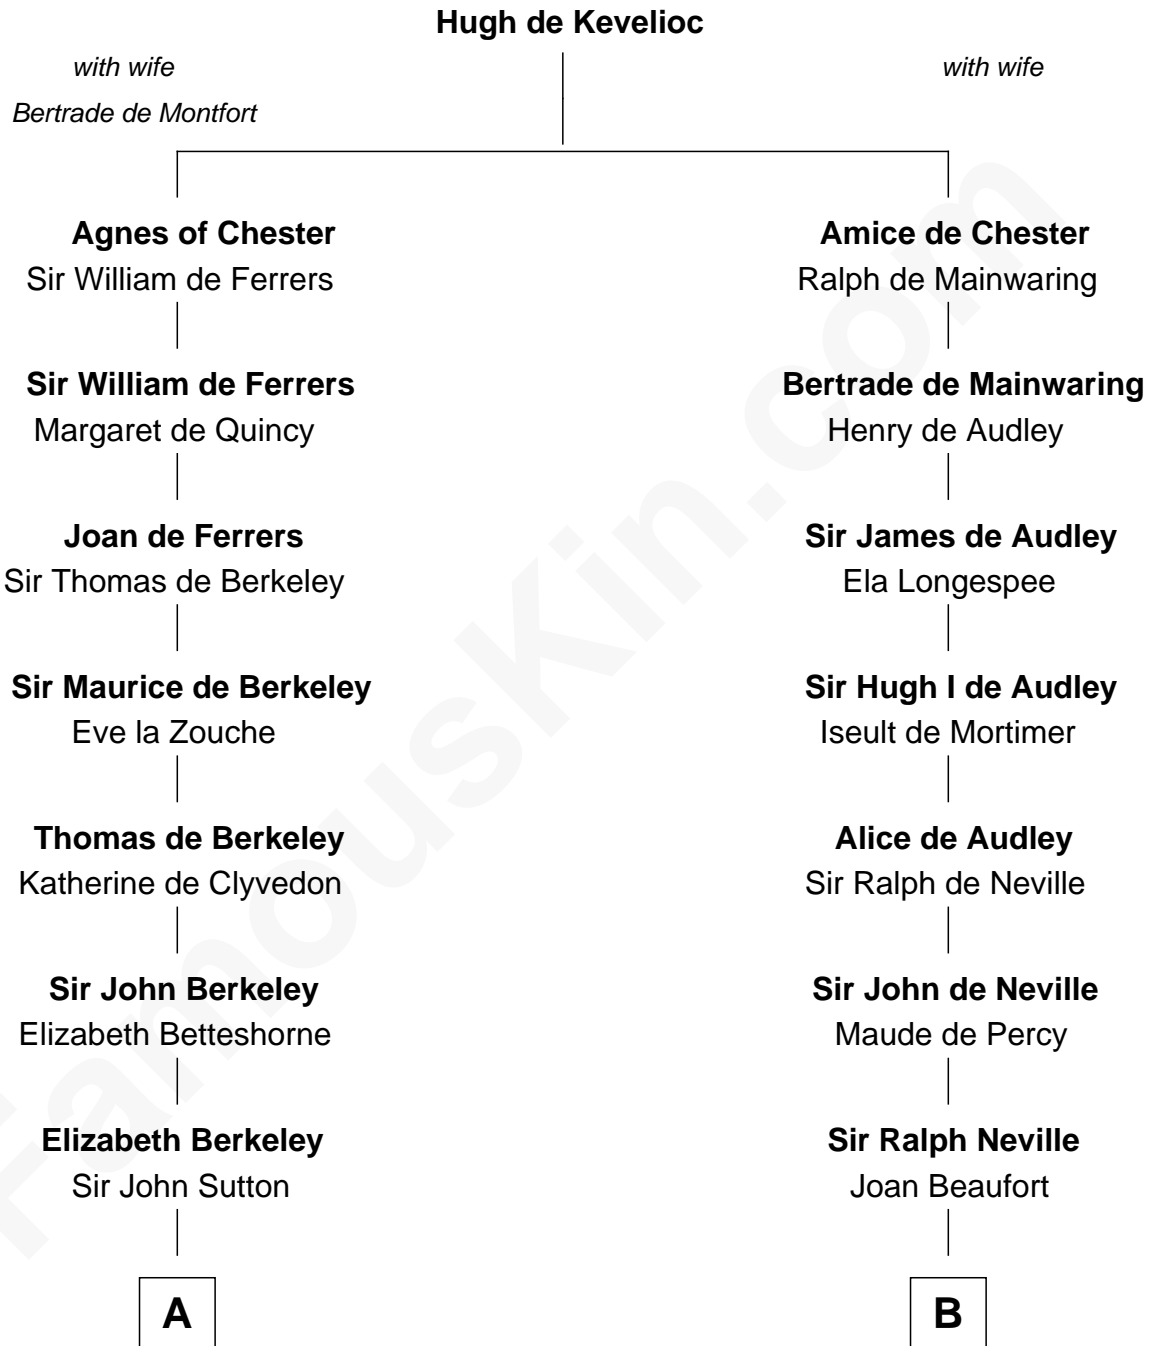

# FamousKin.com Relationship Chart of

**John Foster Dulles**

*52nd U.S. Secretary of State*

11th cousin 10 times removed of

**Catherine Parr**

*6th Wife of King Henry VIII*

**C**

—  
**Joanna Leffingwell**

Charles Lathrop

—  
**Harriet Wadsworth Lathrop**

Rev. Miron Winslow

—  
**Harriet Lathrop Winslow**

Rev. John Welsh Dulles

—  
**Allen Macy Dulles**

Edith Foster

—  
**John Foster Dulles**

*52nd U.S. Secretary of State*

FamousKin.com