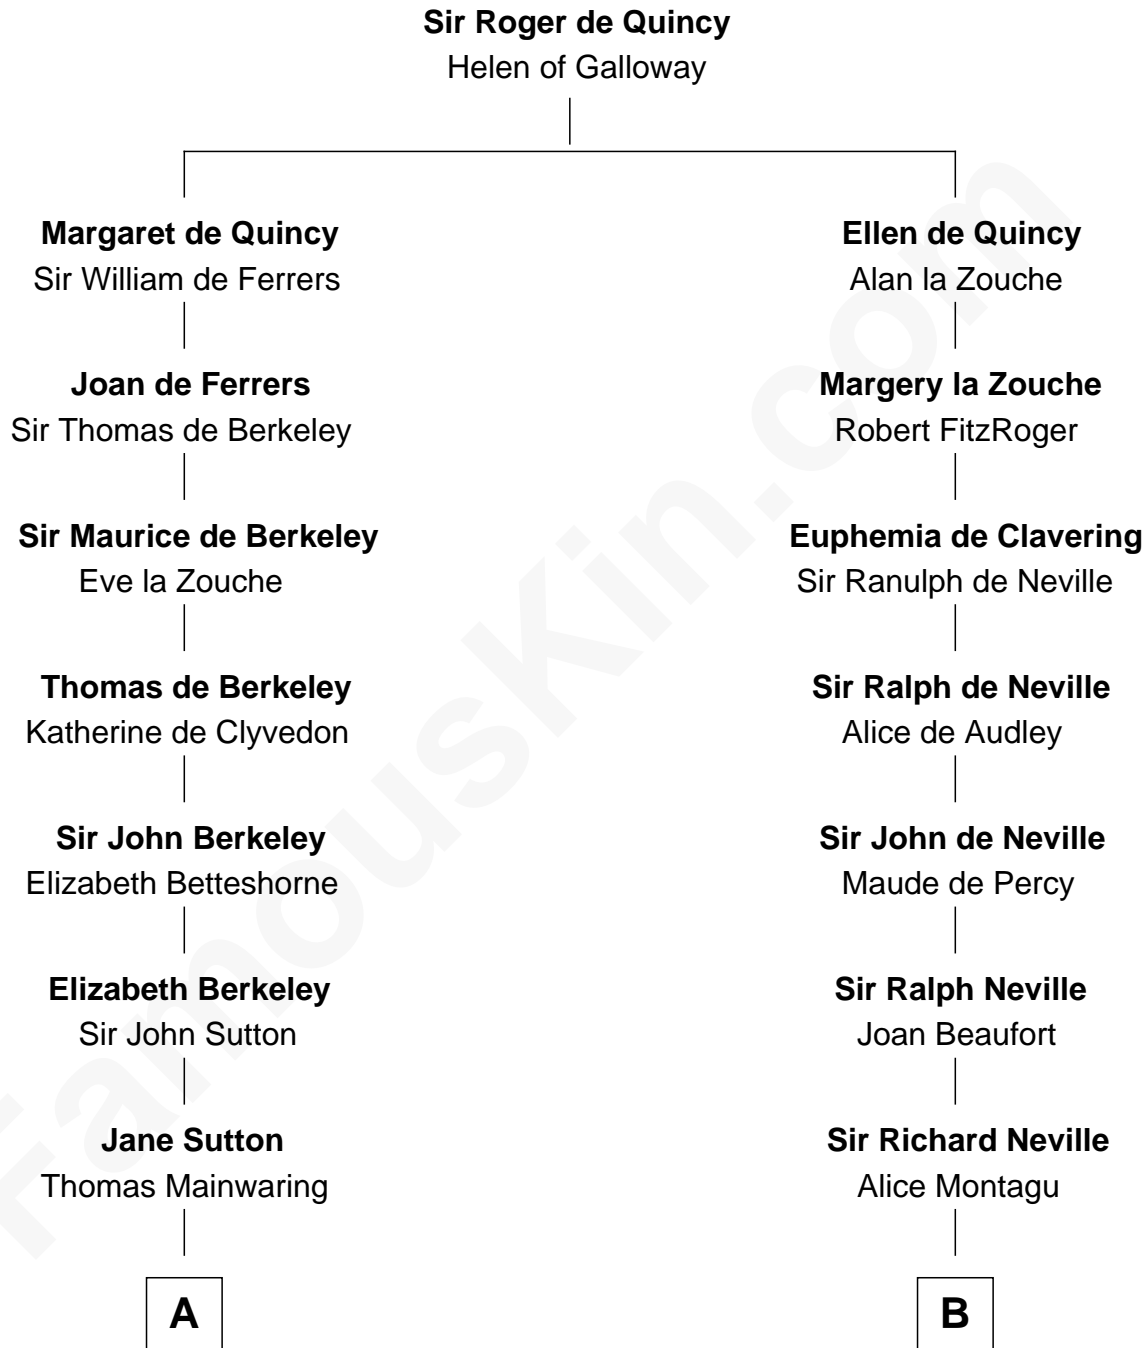

FamousKin.com

Relationship Chart of

John Foster Dulles

52nd U.S. Secretary of State

10th cousin 10 times removed of

Catherine Parr

6th Wife of King Henry VIII

FamousKin.com