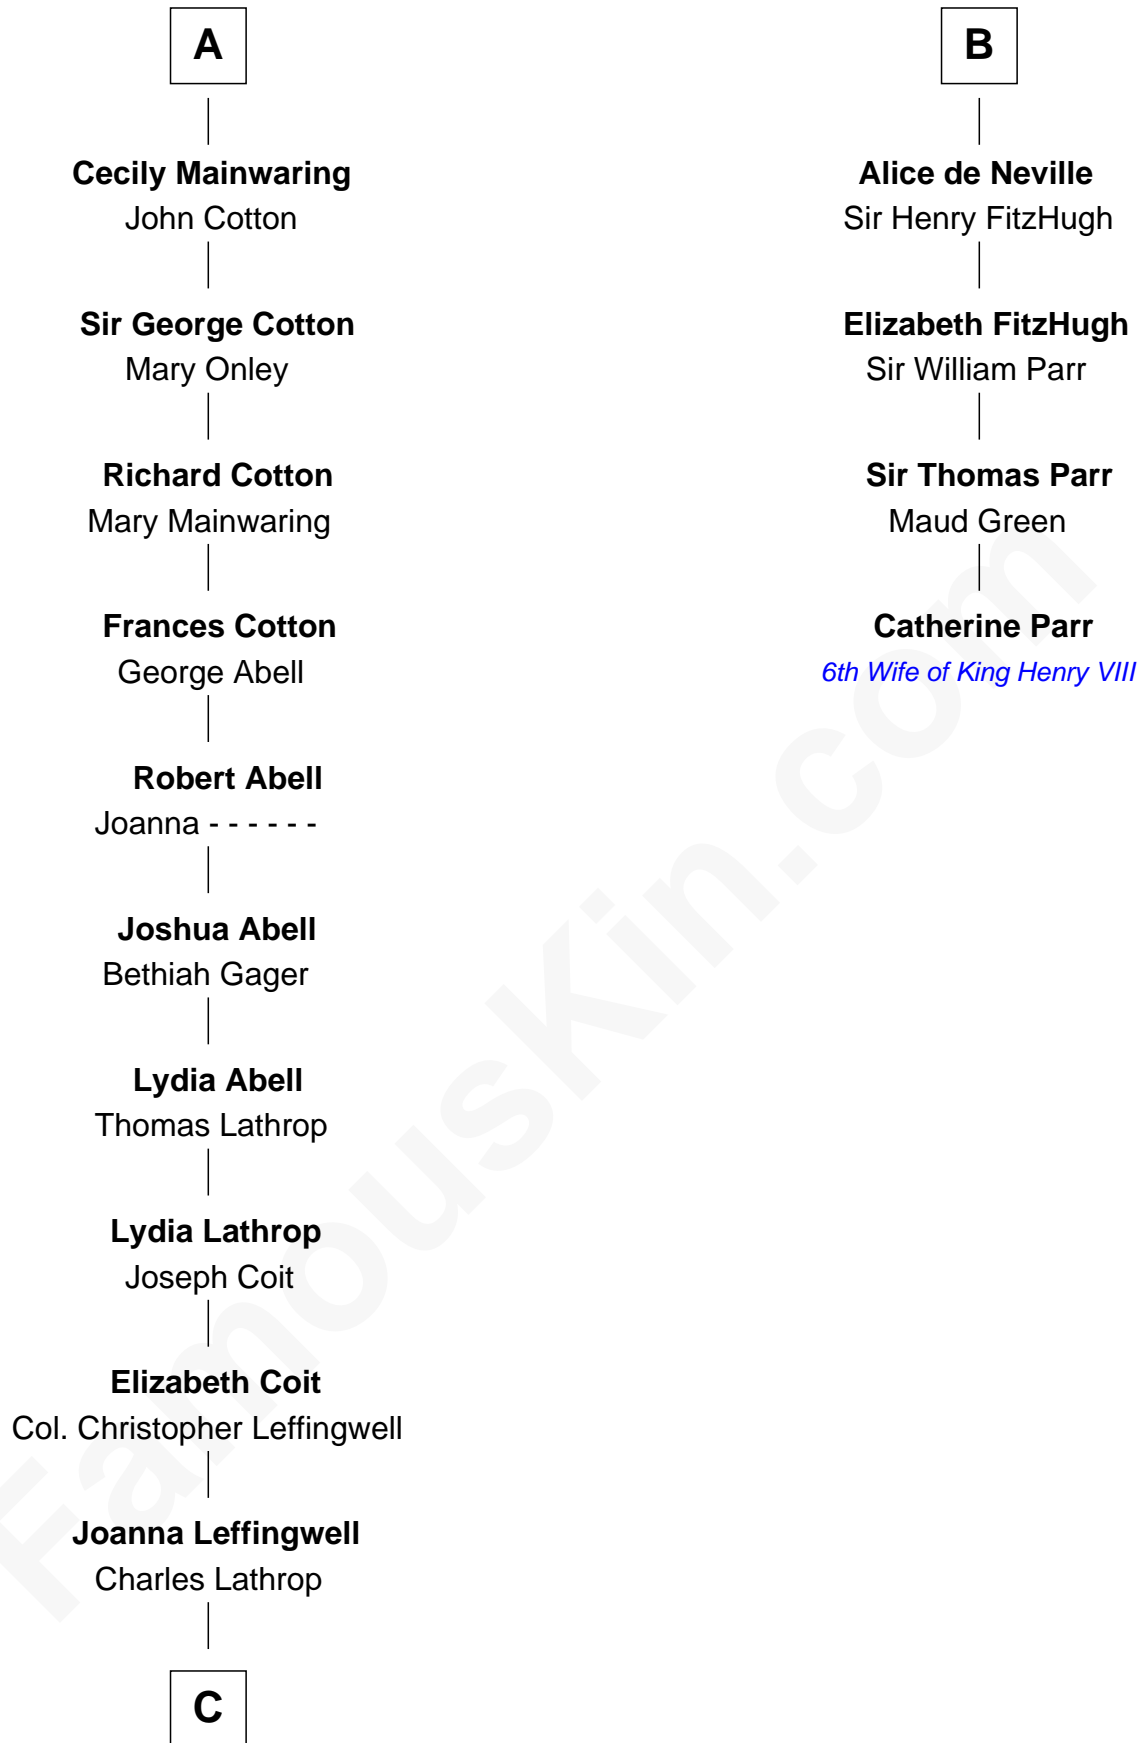

FamousKin.com

Relationship Chart of

John Foster Dulles

52nd U.S. Secretary of State

10th cousin 10 times removed of

Catherine Parr

6th Wife of King Henry VIII

FamousKin.com