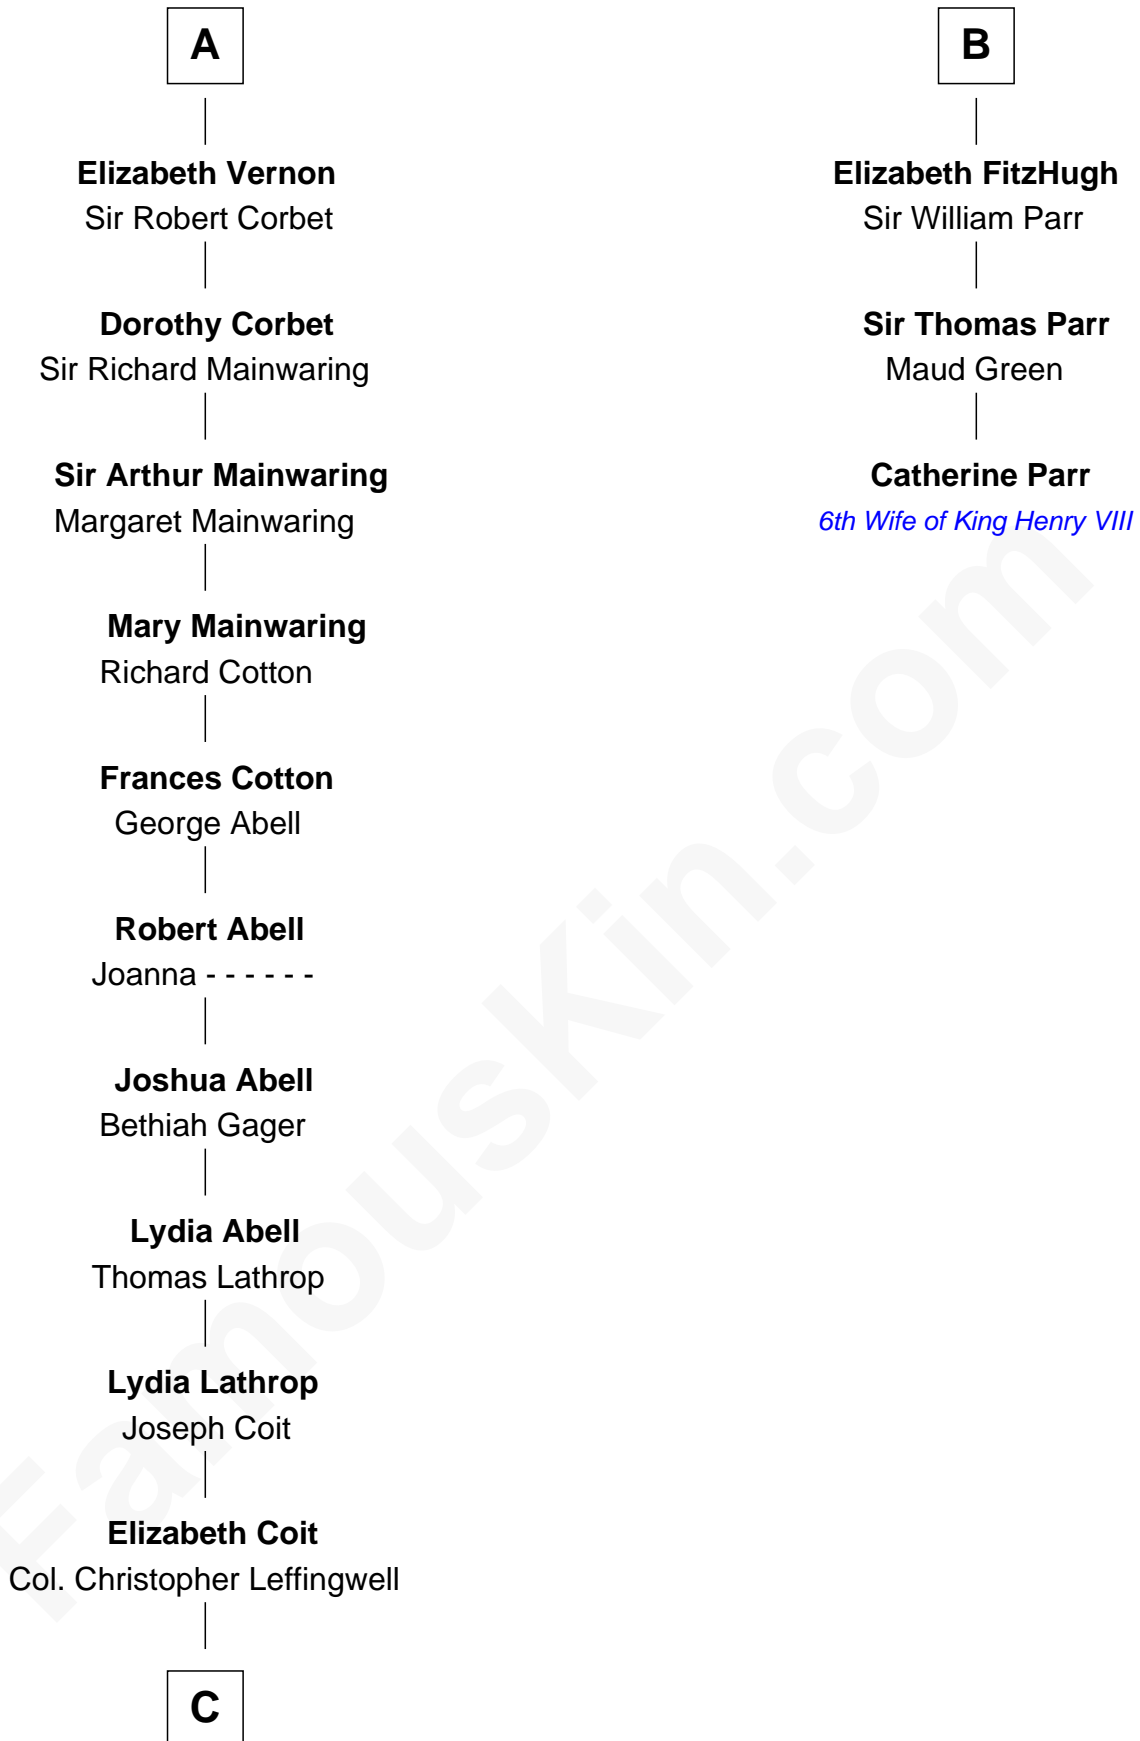

FamousKin.com Relationship Chart of

John Foster Dulles

52nd U.S. Secretary of State

9th cousin 12 times removed of

Catherine Parr

6th Wife of King Henry VIII

C

—
Joanna Leffingwell

Charles Lathrop

—
Harriet Wadsworth Lathrop

Rev. Miron Winslow

—
Harriet Lathrop Winslow

Rev. John Welsh Dulles

—
Allen Macy Dulles

Edith Foster

—
John Foster Dulles