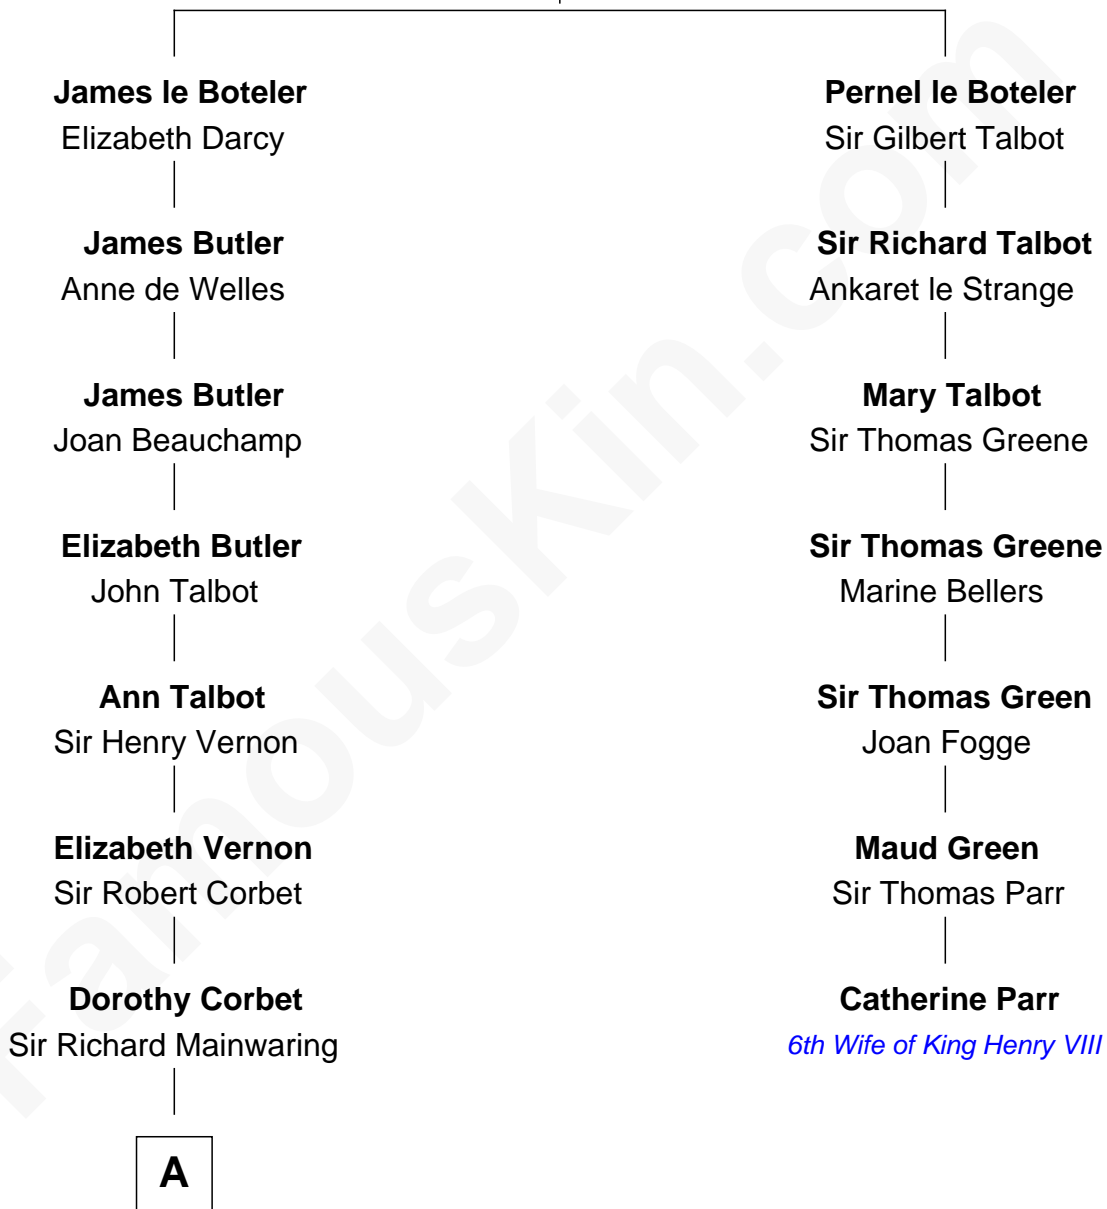

FamousKin.com Relationship Chart of

John Foster Dulles

52nd U.S. Secretary of State

6th cousin 13 times removed of

Catherine Parr

6th Wife of King Henry VIII

Sir James le Boteler

Eleanor de Bohun

B

—
Harriet Lathrop Winslow

Rev. John Welsh Dulles

—
Allen Macy Dulles

Edith Foster

—
John Foster Dulles

52nd U.S. Secretary of State

FamousKin.com