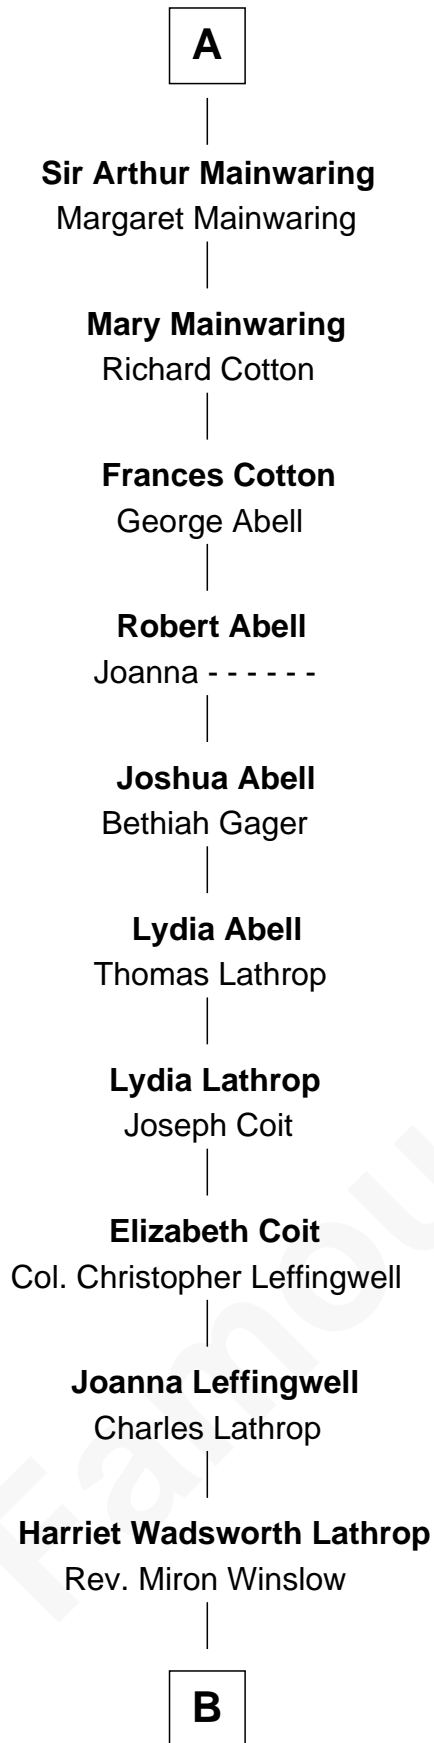

FamousKin.com Relationship Chart of

John Foster Dulles

52nd U.S. Secretary of State

6th cousin 13 times removed of

Catherine Parr

6th Wife of King Henry VIII

Sir James le Boteler

Eleanor de Bohun

B

—
Harriet Lathrop Winslow

Rev. John Welsh Dulles

—
Allen Macy Dulles

Edith Foster

—
John Foster Dulles

52nd U.S. Secretary of State

FamousKin.com