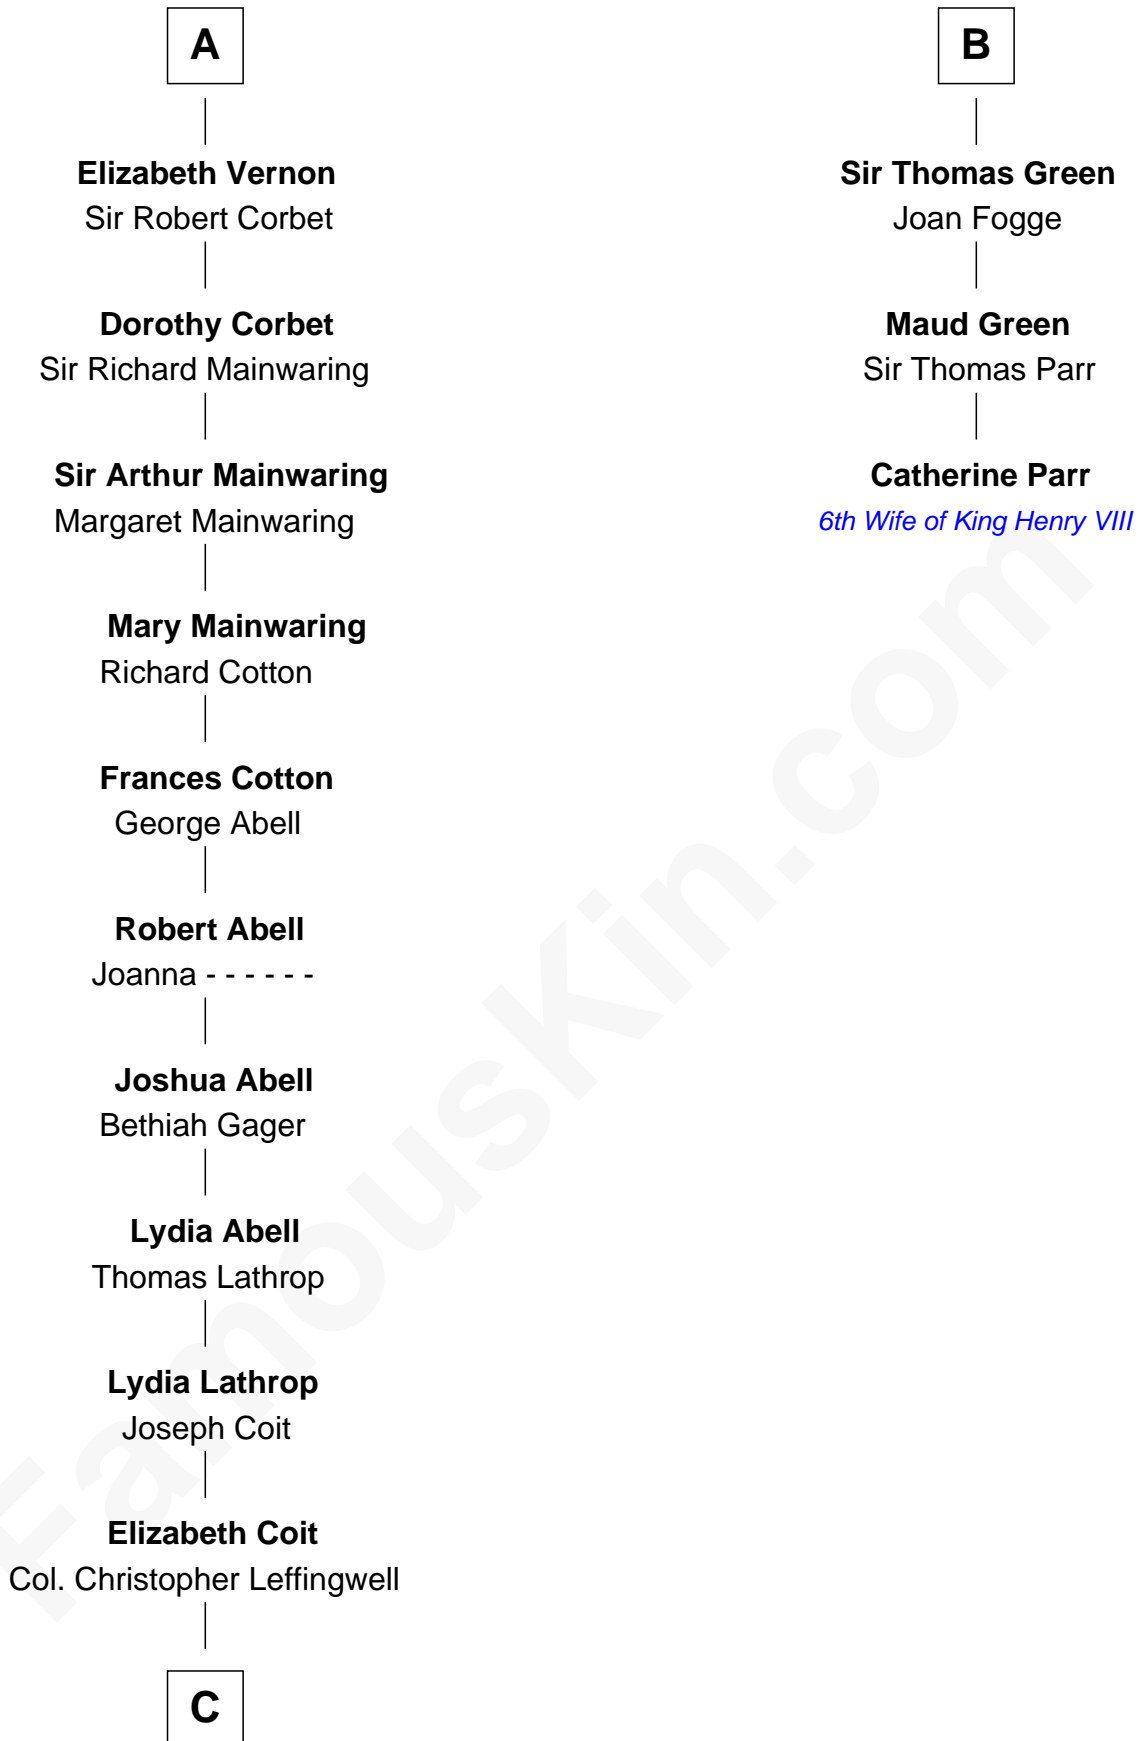

FamousKin.com Relationship Chart of

John Foster Dulles

52nd U.S. Secretary of State

9th cousin 12 times removed of

Catherine Parr

6th Wife of King Henry VIII

C

—
Joanna Leffingwell

Charles Lathrop

—
Harriet Wadsworth Lathrop

Rev. Miron Winslow

—
Harriet Lathrop Winslow

Rev. John Welsh Dulles

—
Allen Macy Dulles

Edith Foster

—
John Foster Dulles