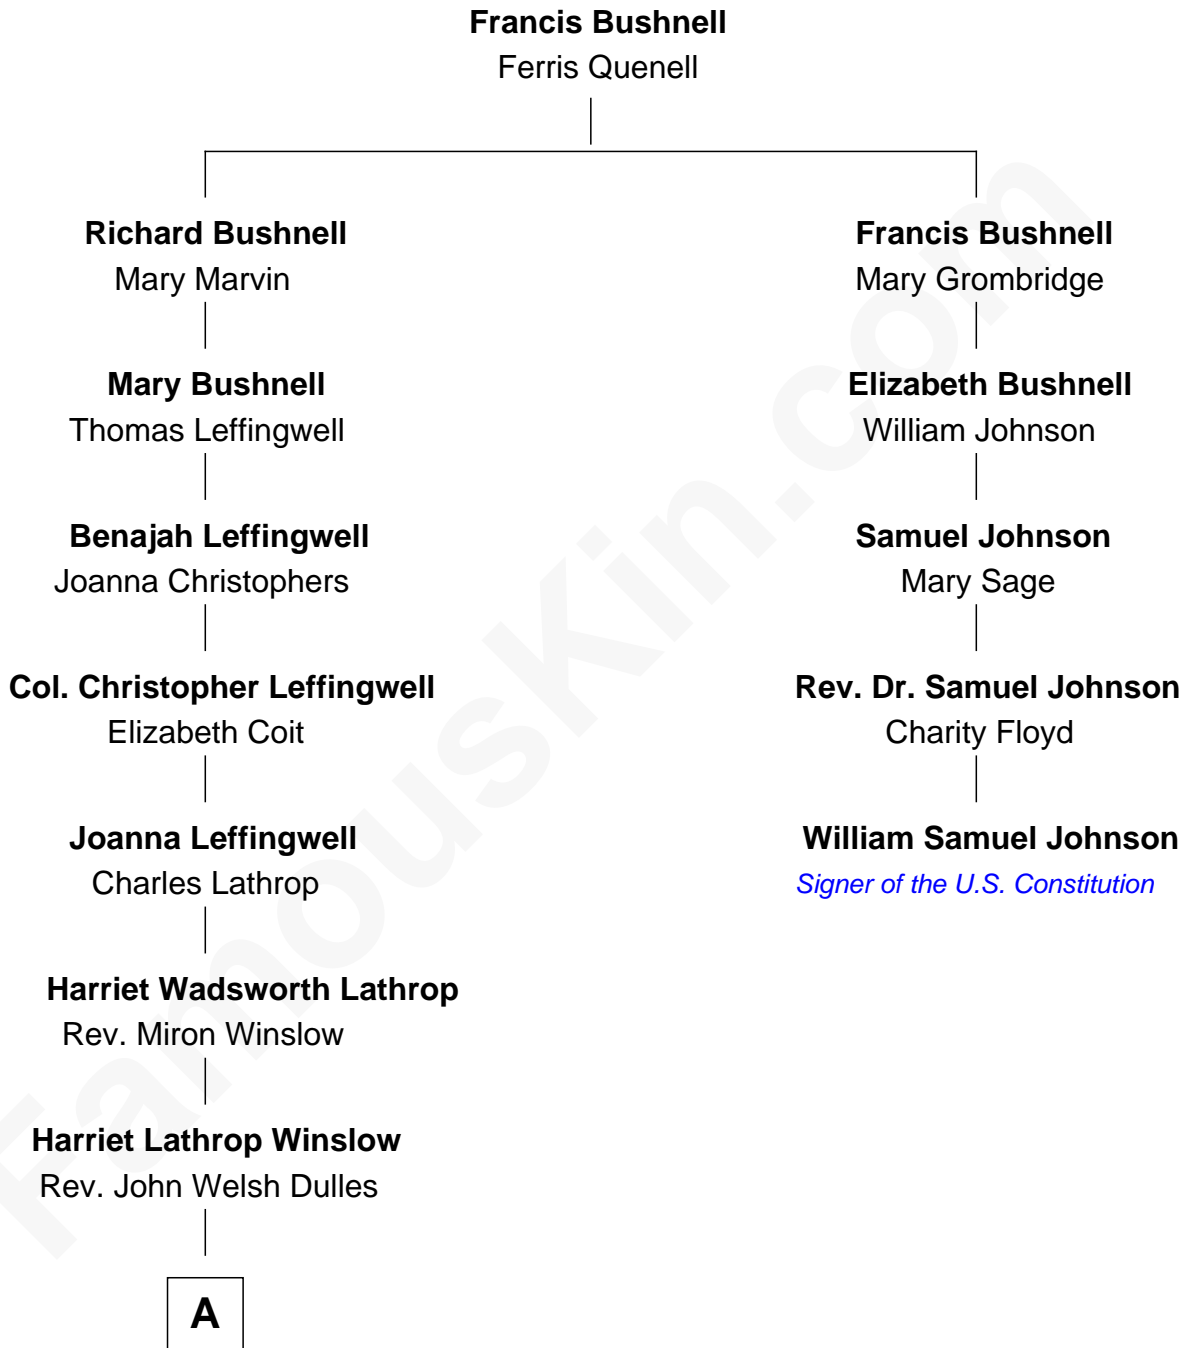

FamousKin.com Relationship Chart of

John Foster Dulles

52nd U.S. Secretary of State

4th cousin 4 times removed of

William Samuel Johnson

Signer of the U.S. Constitution

A

Allen Macy Dulles

Edith Foster

John Foster Dulles

52nd U.S. Secretary of State

FamousKin.com