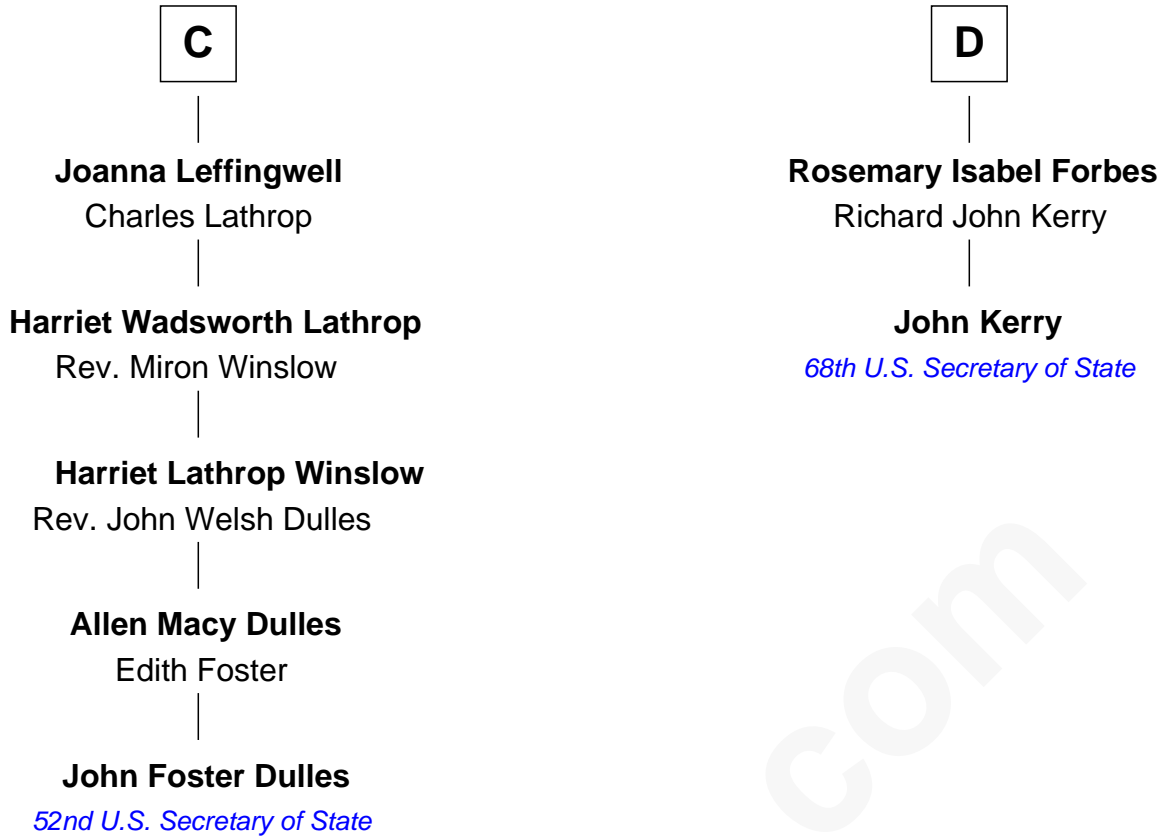

FamousKin.com Relationship Chart of

John Foster Dulles

52nd U.S. Secretary of State

18th cousin 3 times removed of

John Kerry

68th U.S. Secretary of State

FamousKin.com