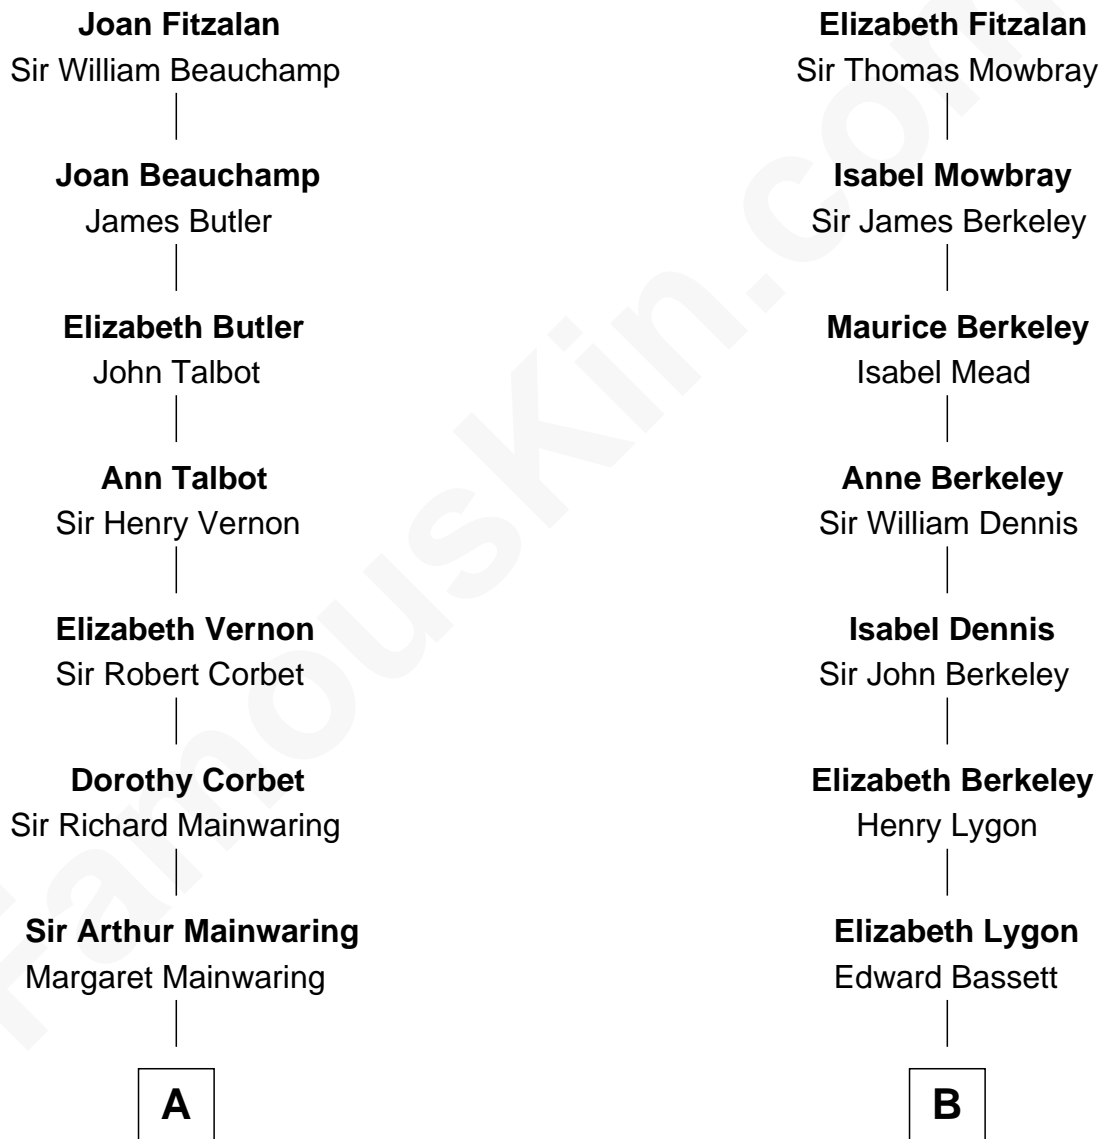

# FamousKin.com Relationship Chart of

**John Foster Dulles**

*52nd U.S. Secretary of State*

17th cousin 1 time removed of

**John Kerry**

*68th U.S. Secretary of State*

**Sir Richard Fitzalan**

Elizabeth de Bohun

**C**

Allen Macy Dulles

Edith Foster

John Foster Dulles

*52nd U.S. Secretary of State*

FamousKin.com