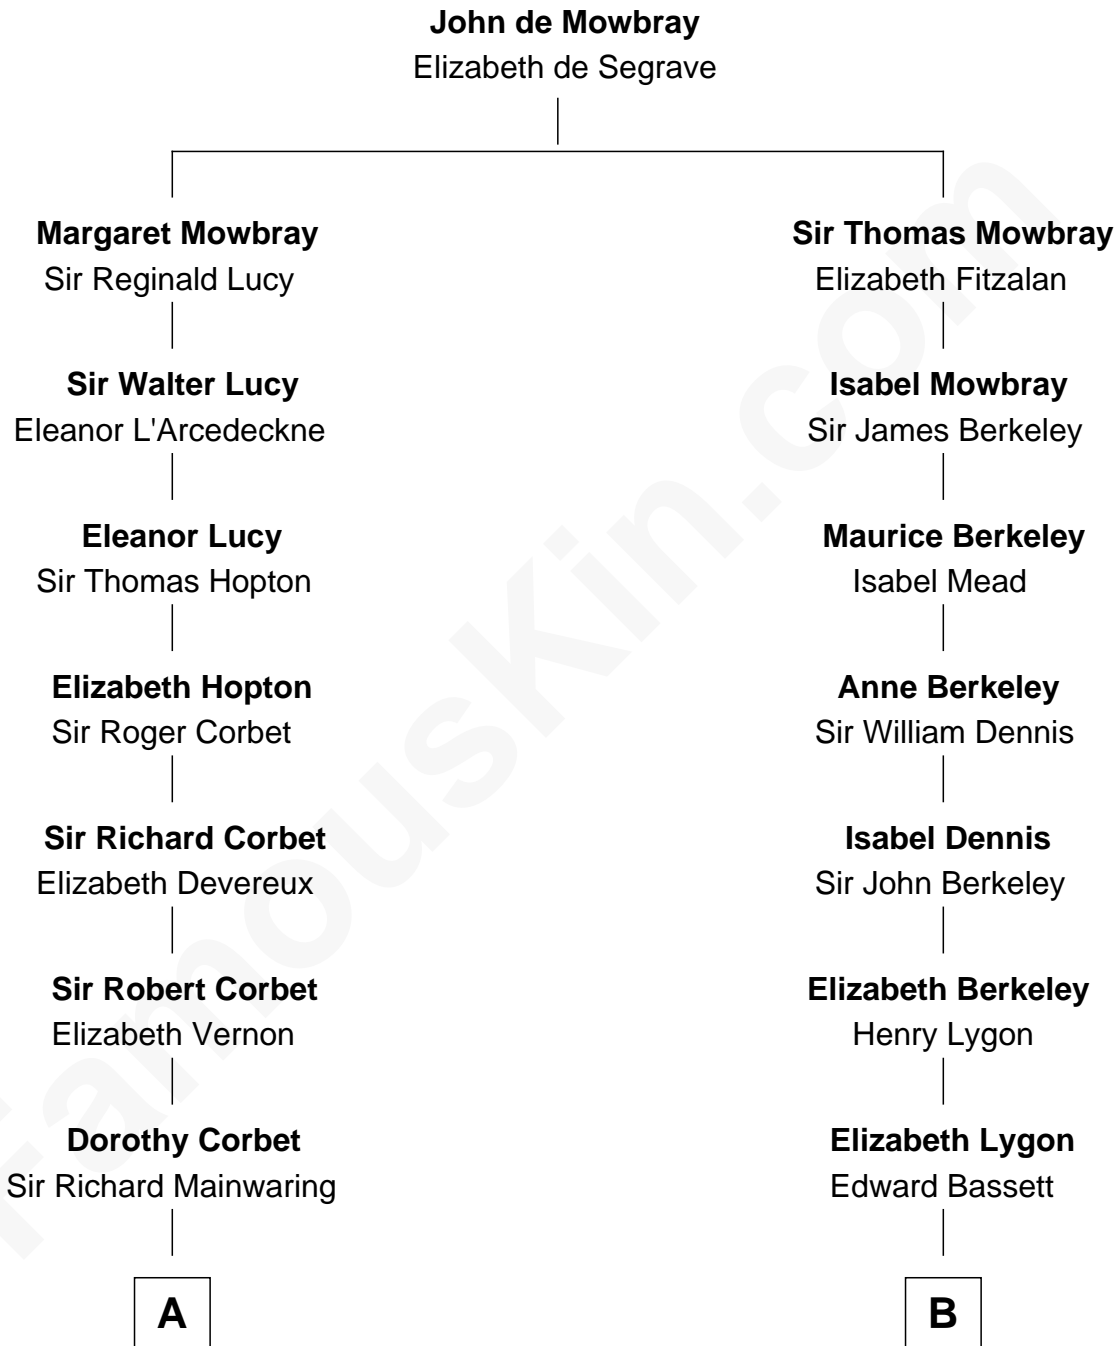

FamousKin.com Relationship Chart of

John Foster Dulles

52nd U.S. Secretary of State

17th cousin 2 times removed of

John Kerry

68th U.S. Secretary of State

C

—
Harriet Lathrop Winslow

Rev. John Welsh Dulles

—
Allen Macy Dulles

Edith Foster

—
John Foster Dulles

52nd U.S. Secretary of State

FamousKin.com