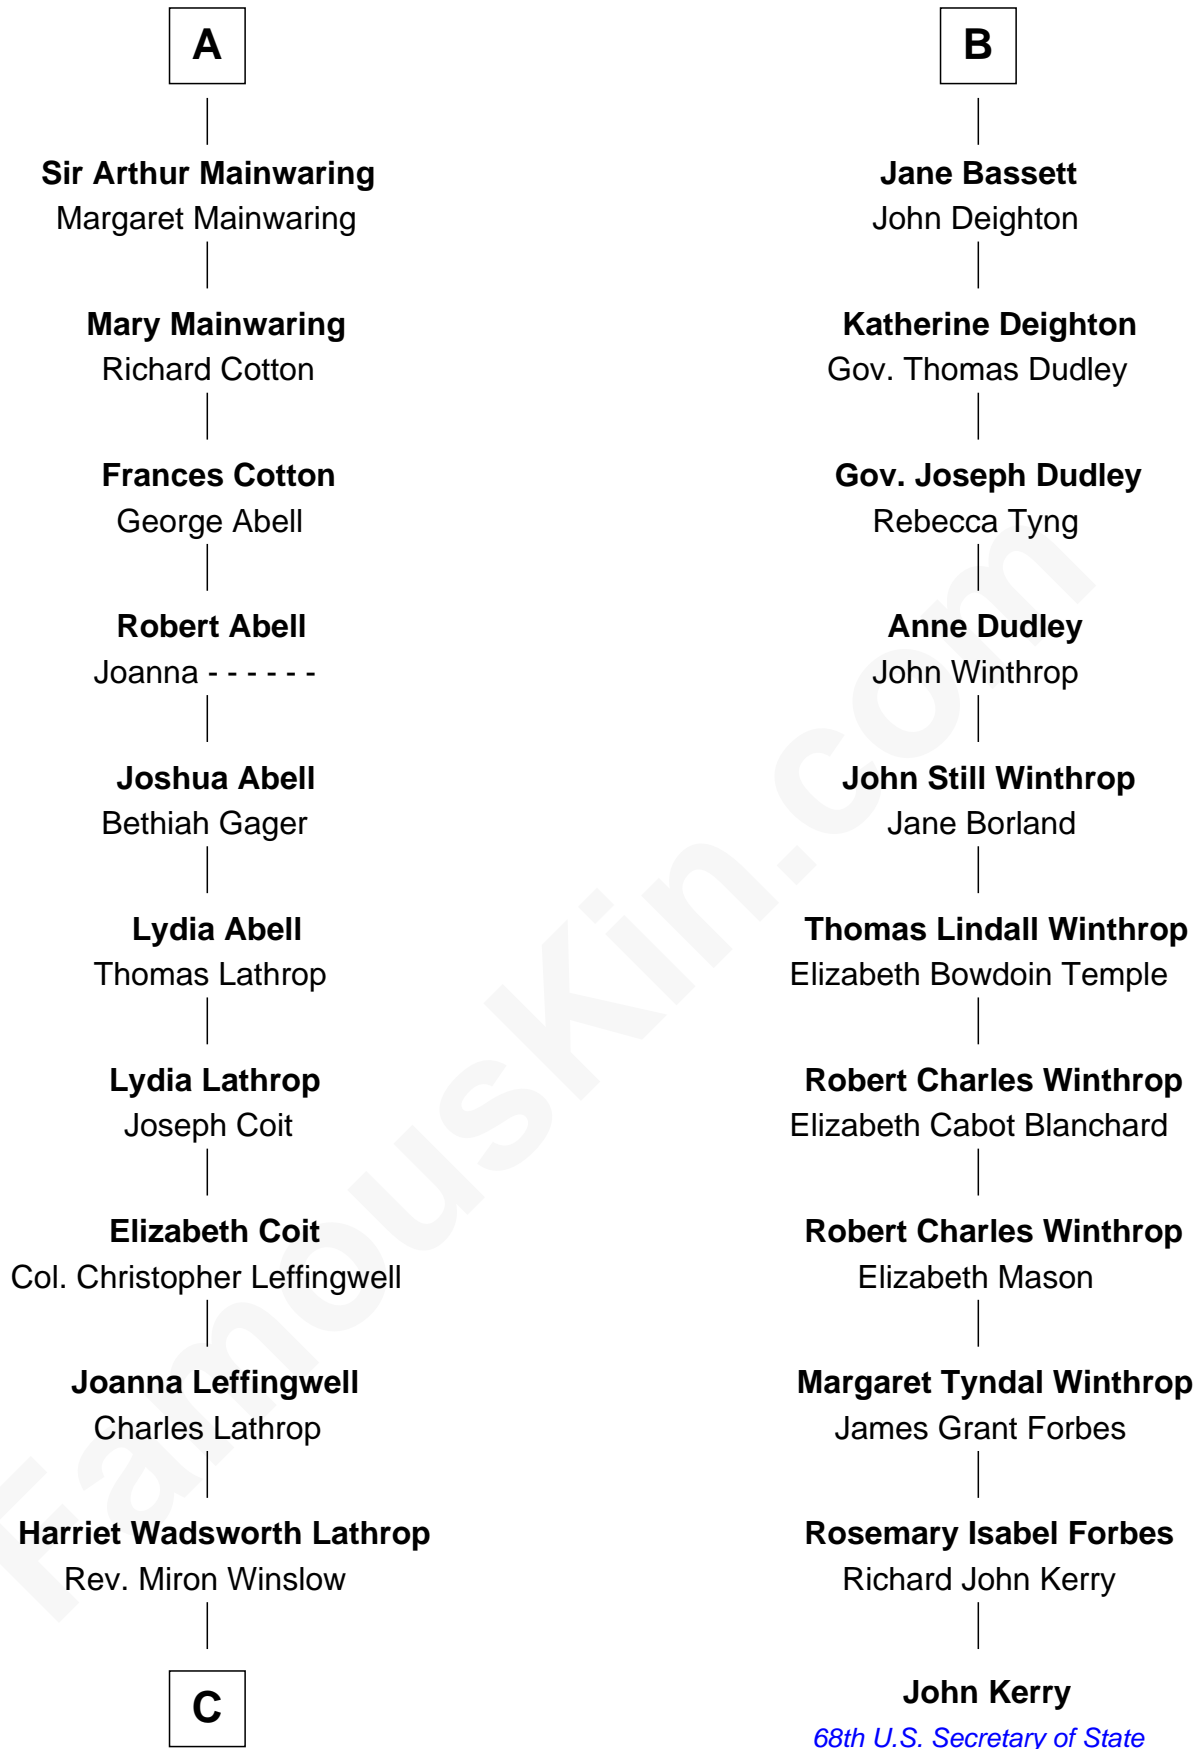

FamousKin.com Relationship Chart of

John Foster Dulles

52nd U.S. Secretary of State

17th cousin 2 times removed of

John Kerry

68th U.S. Secretary of State

C

—
Harriet Lathrop Winslow

Rev. John Welsh Dulles

—
Allen Macy Dulles

Edith Foster

—
John Foster Dulles

52nd U.S. Secretary of State

FamousKin.com