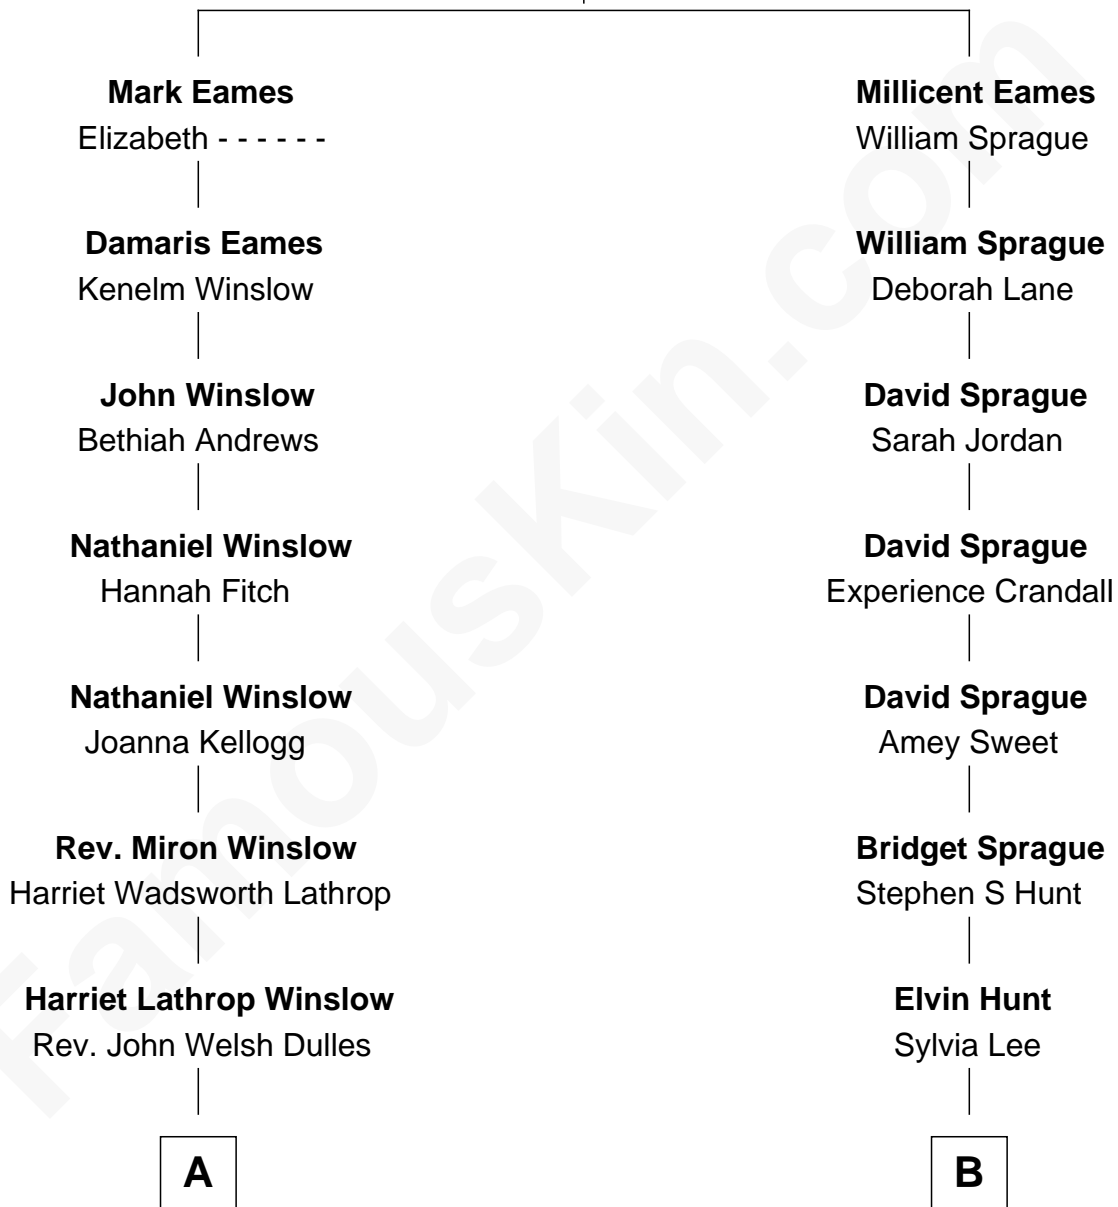

FamousKin.com Relationship Chart of

John Foster Dulles

52nd U.S. Secretary of State

8th cousin 2 times removed of

Lucille Ball

TV Actress - "I Love Lucy"

Anthony Eames

Margery - - - - -

A

Allen Macy Dulles

Edith Foster

John Foster Dulles

52nd U.S. Secretary of State

B

Reuben Hunt

Eveline Frances Bailey