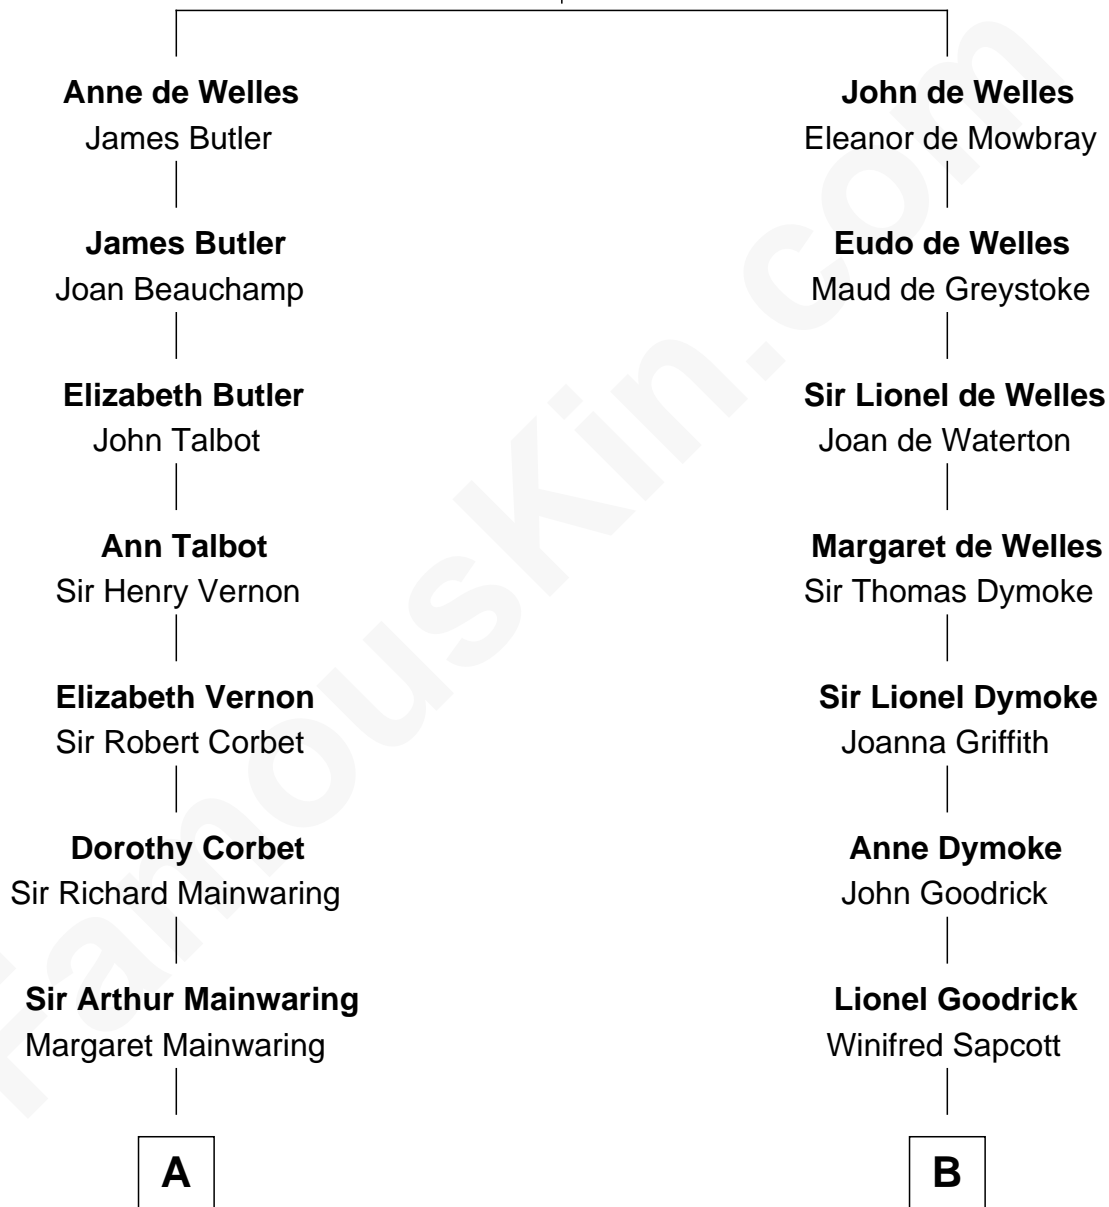

# FamousKin.com Relationship Chart of

**John Foster Dulles**

*52nd U.S. Secretary of State*

18th cousin 1 time removed of

**Lucille Ball**

*TV Actress - "I Love Lucy"*

**John de Welles**

Maud de Roos

**C**

**Allen Macy Dulles**

Edith Foster

**John Foster Dulles**

*52nd U.S. Secretary of State*

**D**

**Nellie Rebecca Durrell**

Jasper Clinton Ball

**Henry Durrell Ball**

Desiree Evelyn Hunt

**Lucille Ball**

*TV Actress - "I Love Lucy"*

FamousKin.com