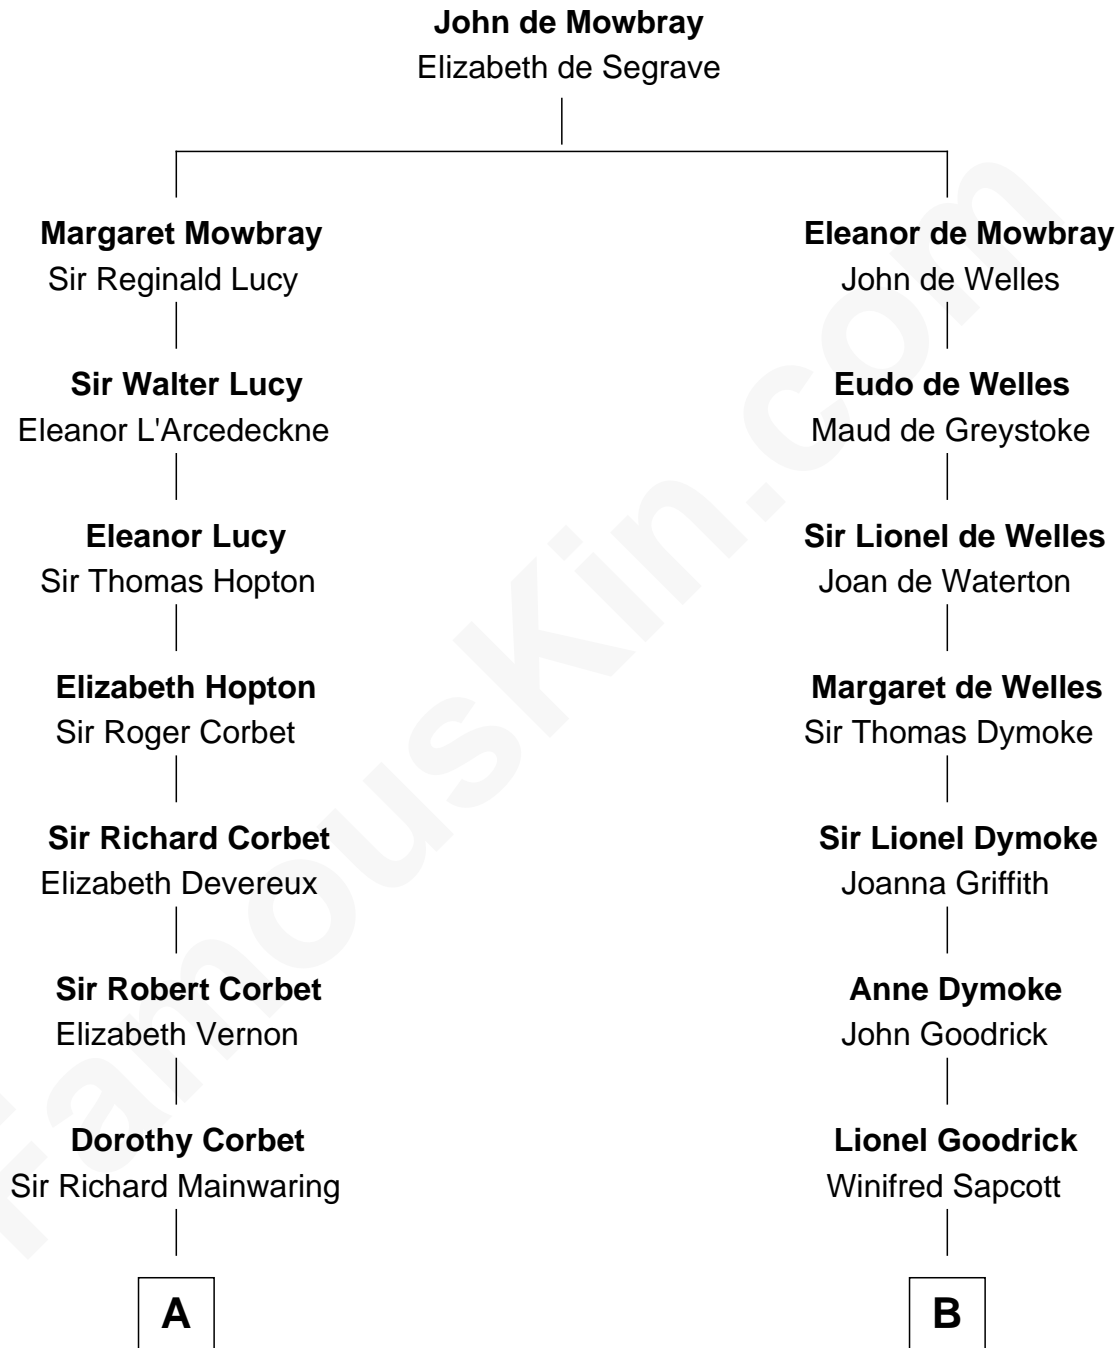

# FamousKin.com Relationship Chart of

**John Foster Dulles**

*52nd U.S. Secretary of State*

19th cousin of

**Lucille Ball**

*TV Actress - "I Love Lucy"*

**C**

**Harriet Lathrop Winslow**  
Rev. John Welsh Dulles

**Allen Macy Dulles**  
Edith Foster

**John Foster Dulles**  
*52nd U.S. Secretary of State*

**D**

**Nellie Rebecca Durrell**  
Jasper Clinton Ball

**Henry Durrell Ball**  
Desiree Evelyn Hunt

**Lucille Ball**  
*TV Actress - "I Love Lucy"*