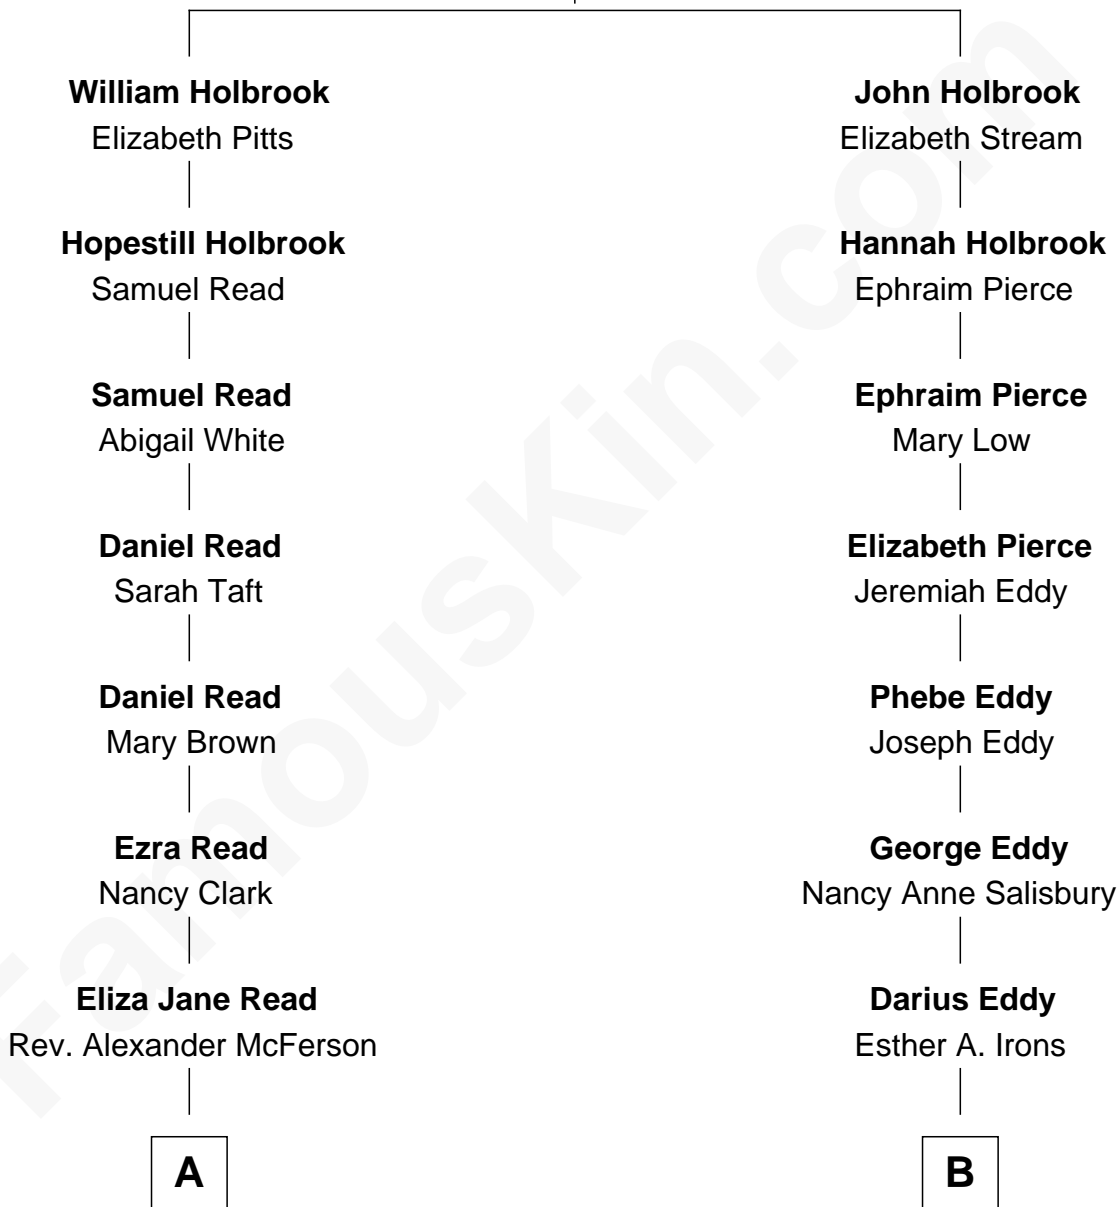

FamousKin.com Relationship Chart of

John Foster Dulles

52nd U.S. Secretary of State

9th cousin of

Nelson Eddy

Movie Actor and Singer

Thomas Holbrook

Jane Powys

A

Mary Parke McFerson

John Watson Foster

Edith Foster

Allen Macy Dulles

John Foster Dulles

52nd U.S. Secretary of State

B