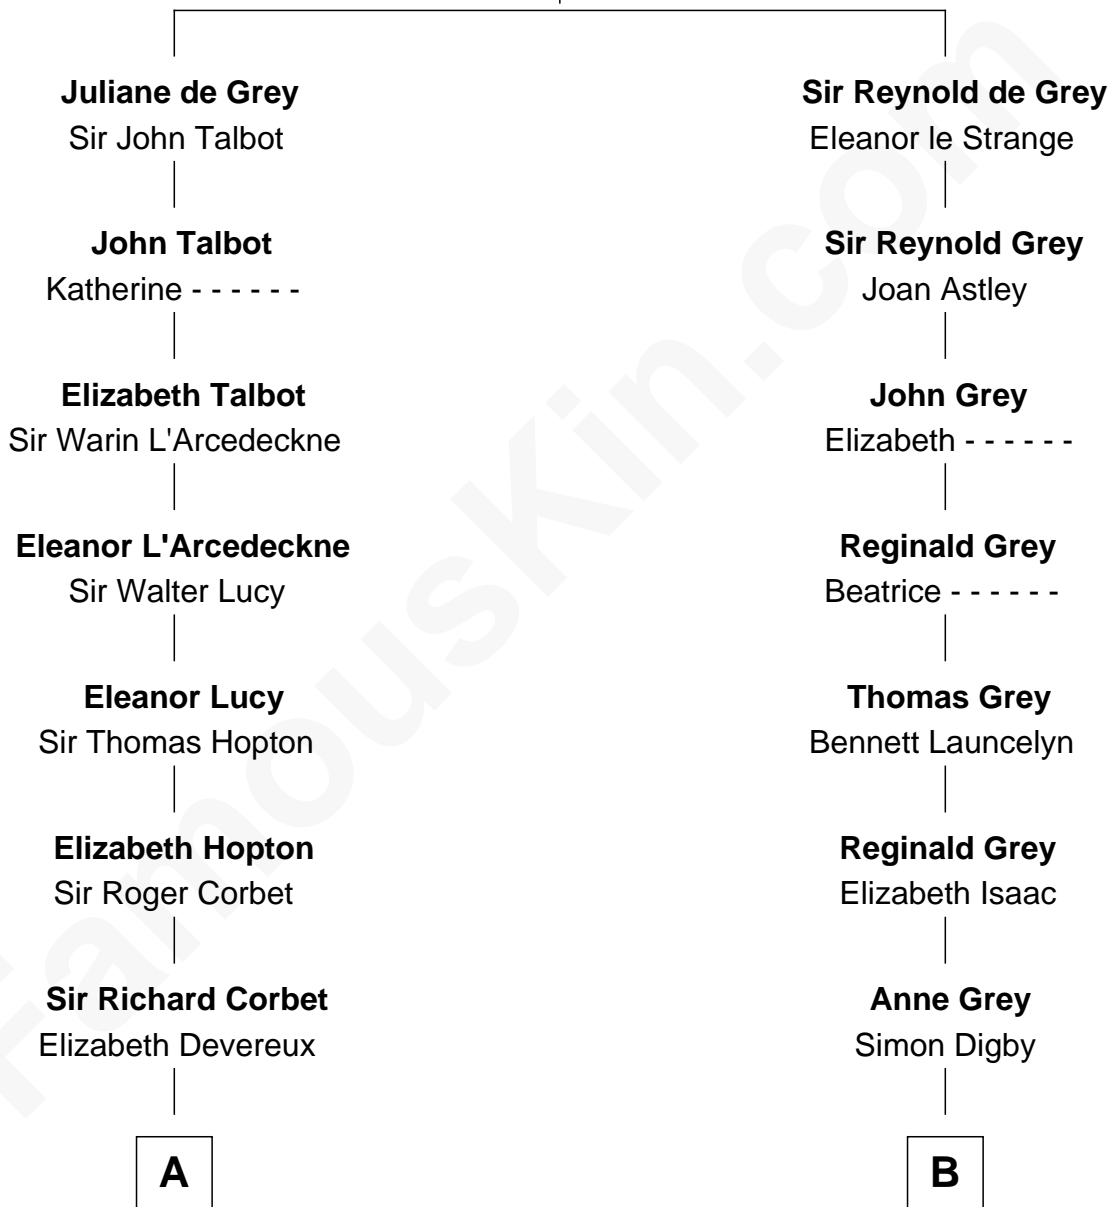

FamousKin.com Relationship Chart of

John Foster Dulles

52nd U.S. Secretary of State

19th cousin 2 times removed of

Sigourney Weaver

Movie Actress

Sir Roger de Grey
Elizabeth de Hastings

C

Joanna Leffingwell

Charles Lathrop

Harriet Wadsworth Lathrop

Rev. Miron Winslow

Harriet Lathrop Winslow

Rev. John Welsh Dulles

Allen Macy Dulles

Edith Foster

John Foster Dulles

52nd U.S. Secretary of State

D

Sylvester Laflin Weaver

Amabel Dixon

Sylvester Laflin Weaver

Desiree Mary Lucy Hawkins

Sigourney Weaver