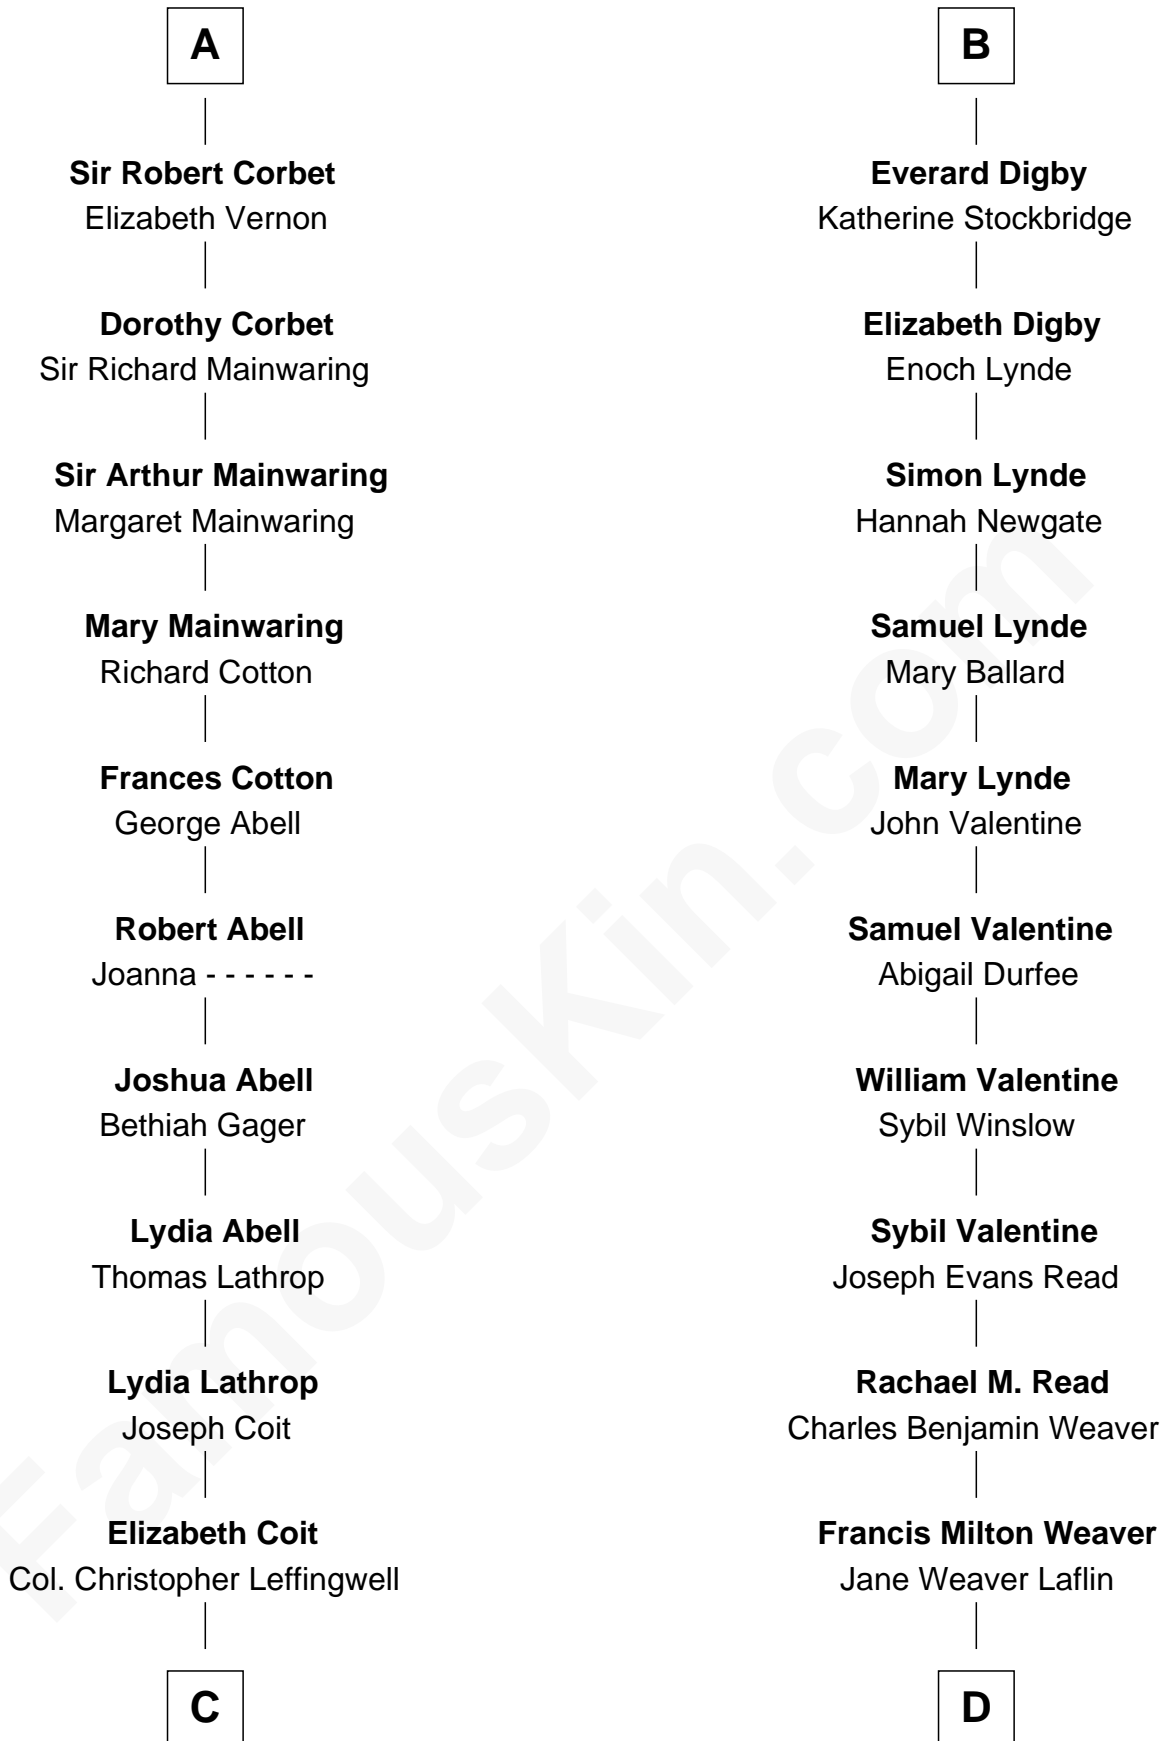

FamousKin.com Relationship Chart of

John Foster Dulles

52nd U.S. Secretary of State

19th cousin 2 times removed of

Sigourney Weaver

Movie Actress

Sir Roger de Grey
Elizabeth de Hastings

C

Joanna Leffingwell

Charles Lathrop

Harriet Wadsworth Lathrop

Rev. Miron Winslow

Harriet Lathrop Winslow

Rev. John Welsh Dulles

Allen Macy Dulles

Edith Foster

John Foster Dulles

52nd U.S. Secretary of State

D

Sylvester Laflin Weaver

Amabel Dixon

Sylvester Laflin Weaver

Desiree Mary Lucy Hawkins

Sigourney Weaver